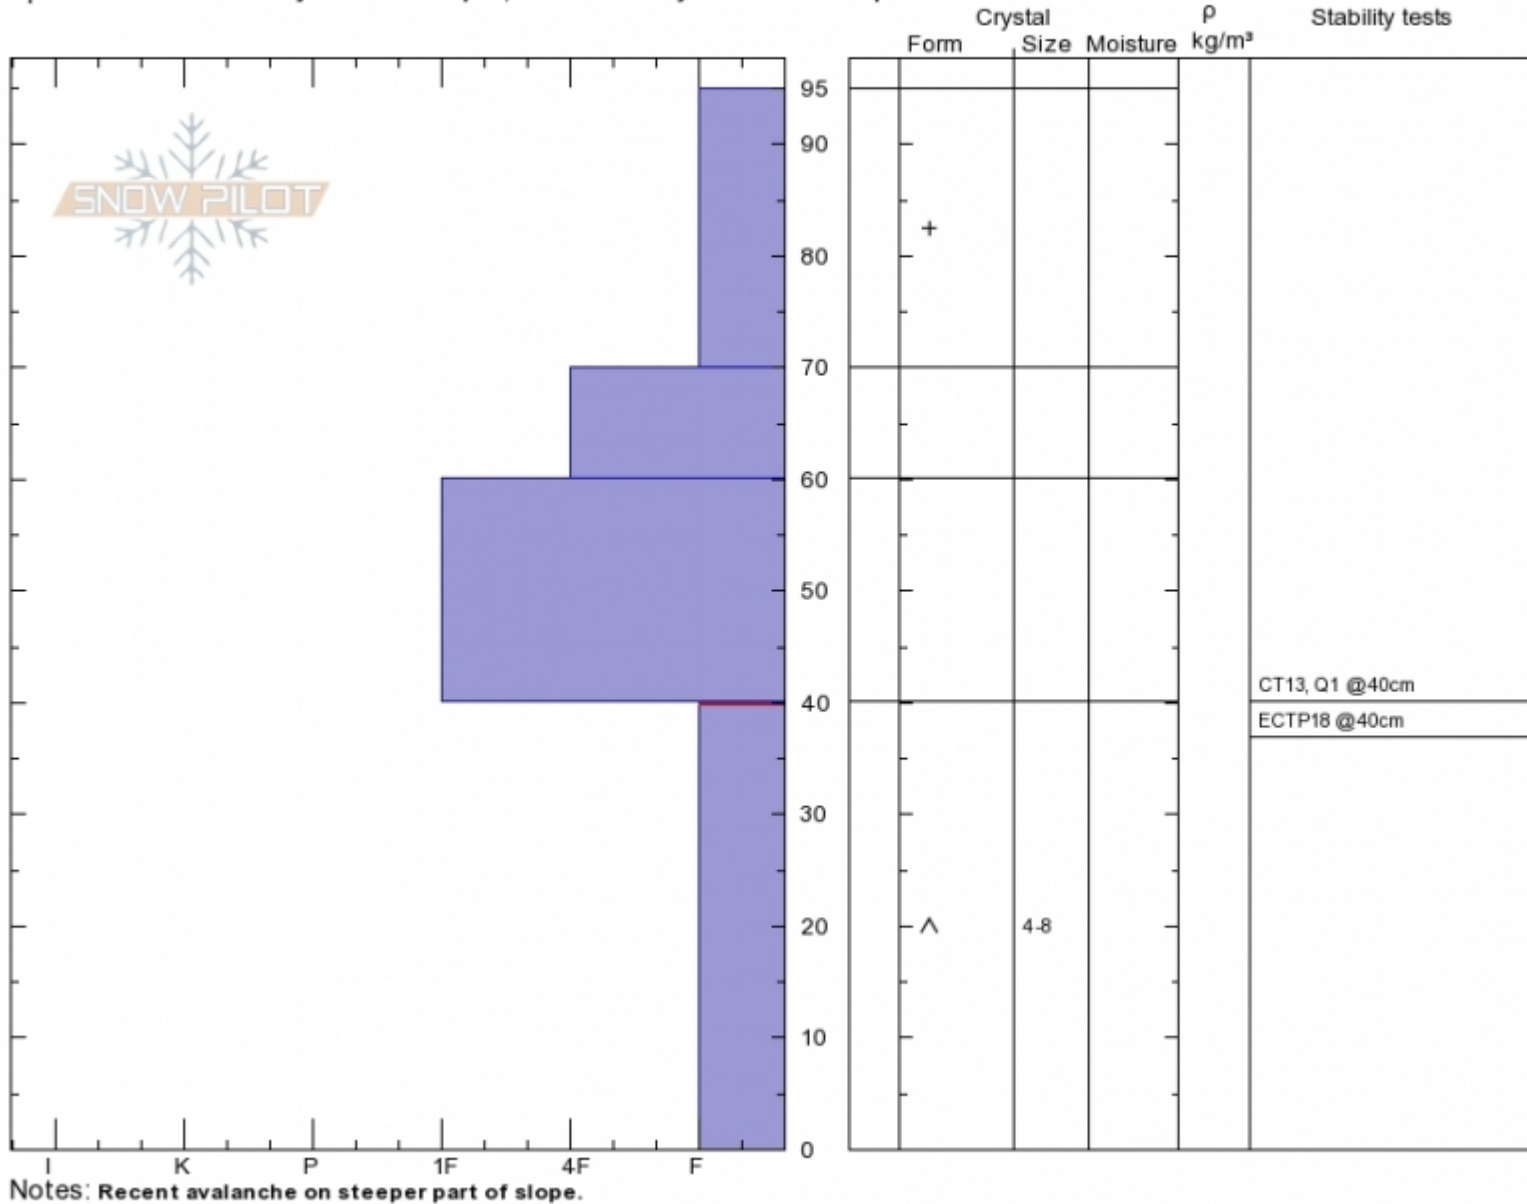

Motor Hill, Lionhead
Lionhead Range
MT

Elevation: 8440 ft
Aspect: 110°

Alex Marienthal
Thu Feb 7 12:03 2019
Co-ord: 44.73798N, -111.31217W
Slope Angle: 26°
Wind Loading: no

Stability: **Poor**
Air Temperature:
Sky Cover: **FEW**
Precipitation: **NO**
Wind: **Calm**

HS95 PF90
Stability Test Notes

Layer No
0-40: Prot

Specifics: Recent activity on similar slopes; Recent activity on different slopes

Advisory Region
Lionhead Range
Lionhead Range, 2019-02-09