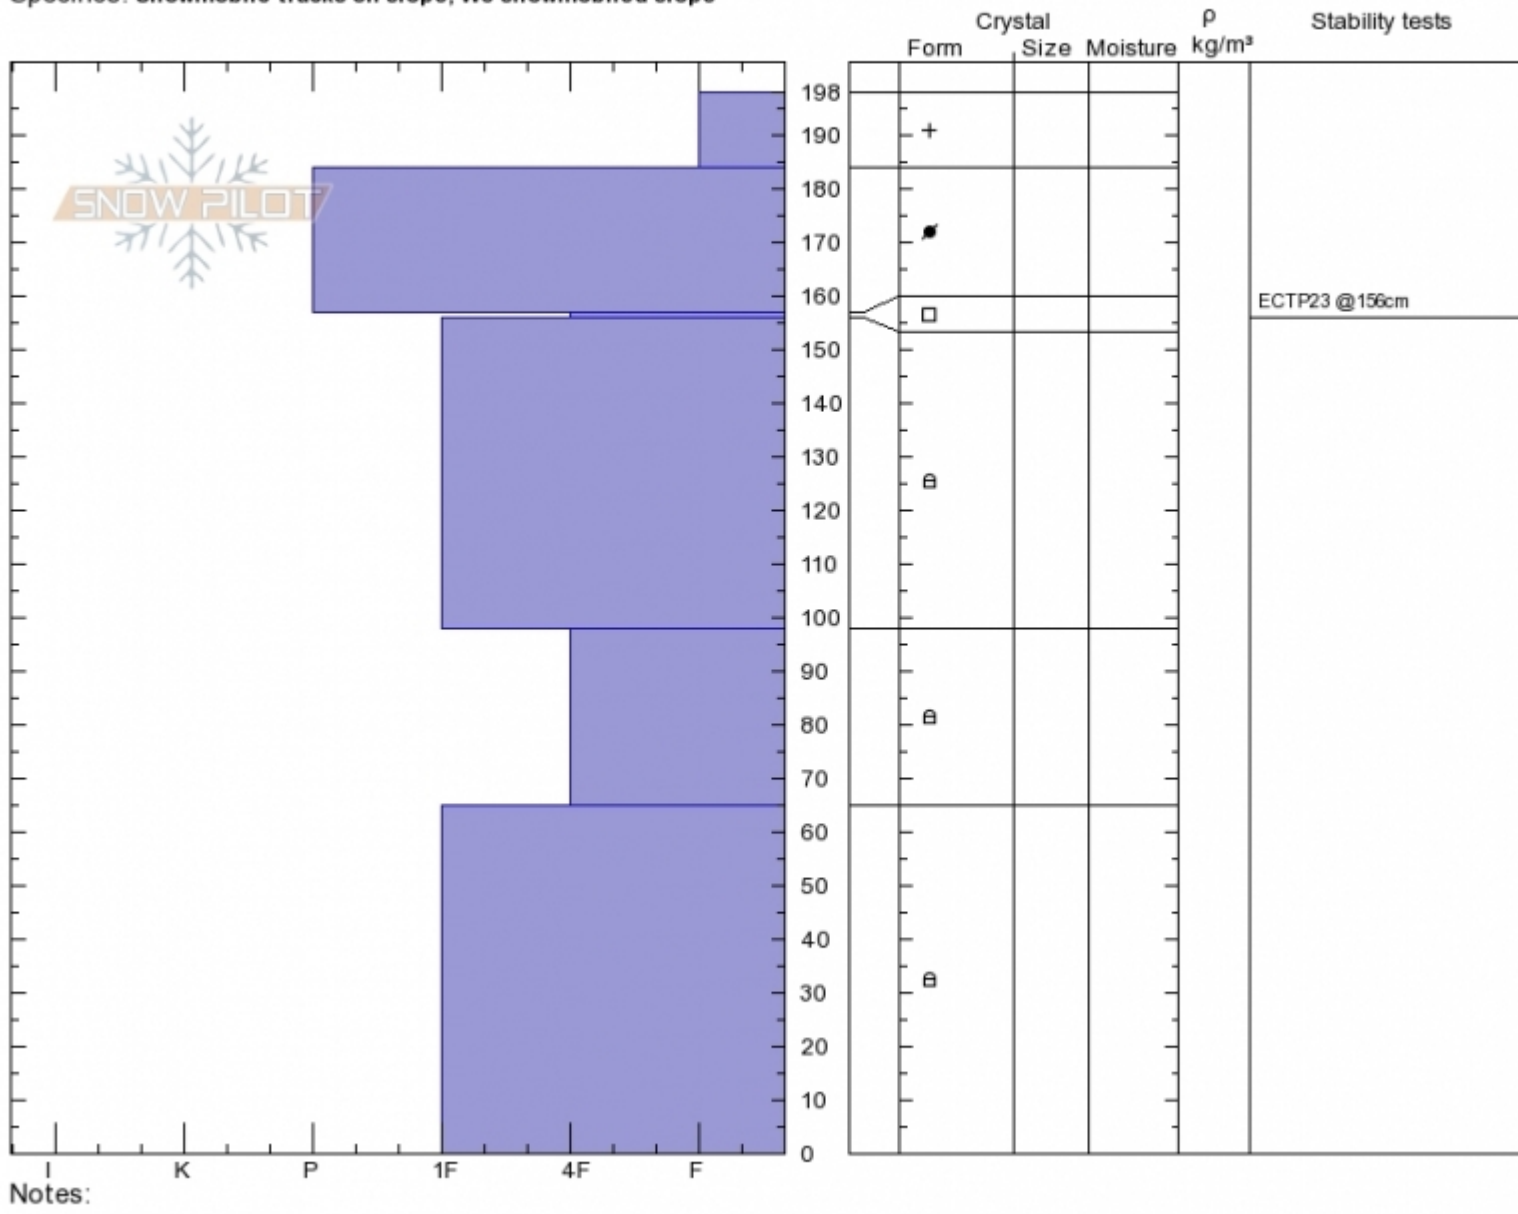

2nd Yellow Mule
 Madison Range-N
 MT
 Elevation: 9300 ft
 Aspect: 45°
 Specifics: Snowmobile tracks on slope; We snowmobiled slope

Ian Hoyer
 Sun Feb 10 12:00 2019
 Co-ord: 45.17752N, -111.40117W
 Slope Angle: 30°
 Wind Loading:

Stability: Fair
 Air Temperature:
 Sky Cover: OVC
 Precipitation: S-1
 Wind: Calm

HS198
 Stability Test Notes

Layer No
 156-157:

Advisory Region
 Northern Madison
 Northern Madison, 2019-02-10