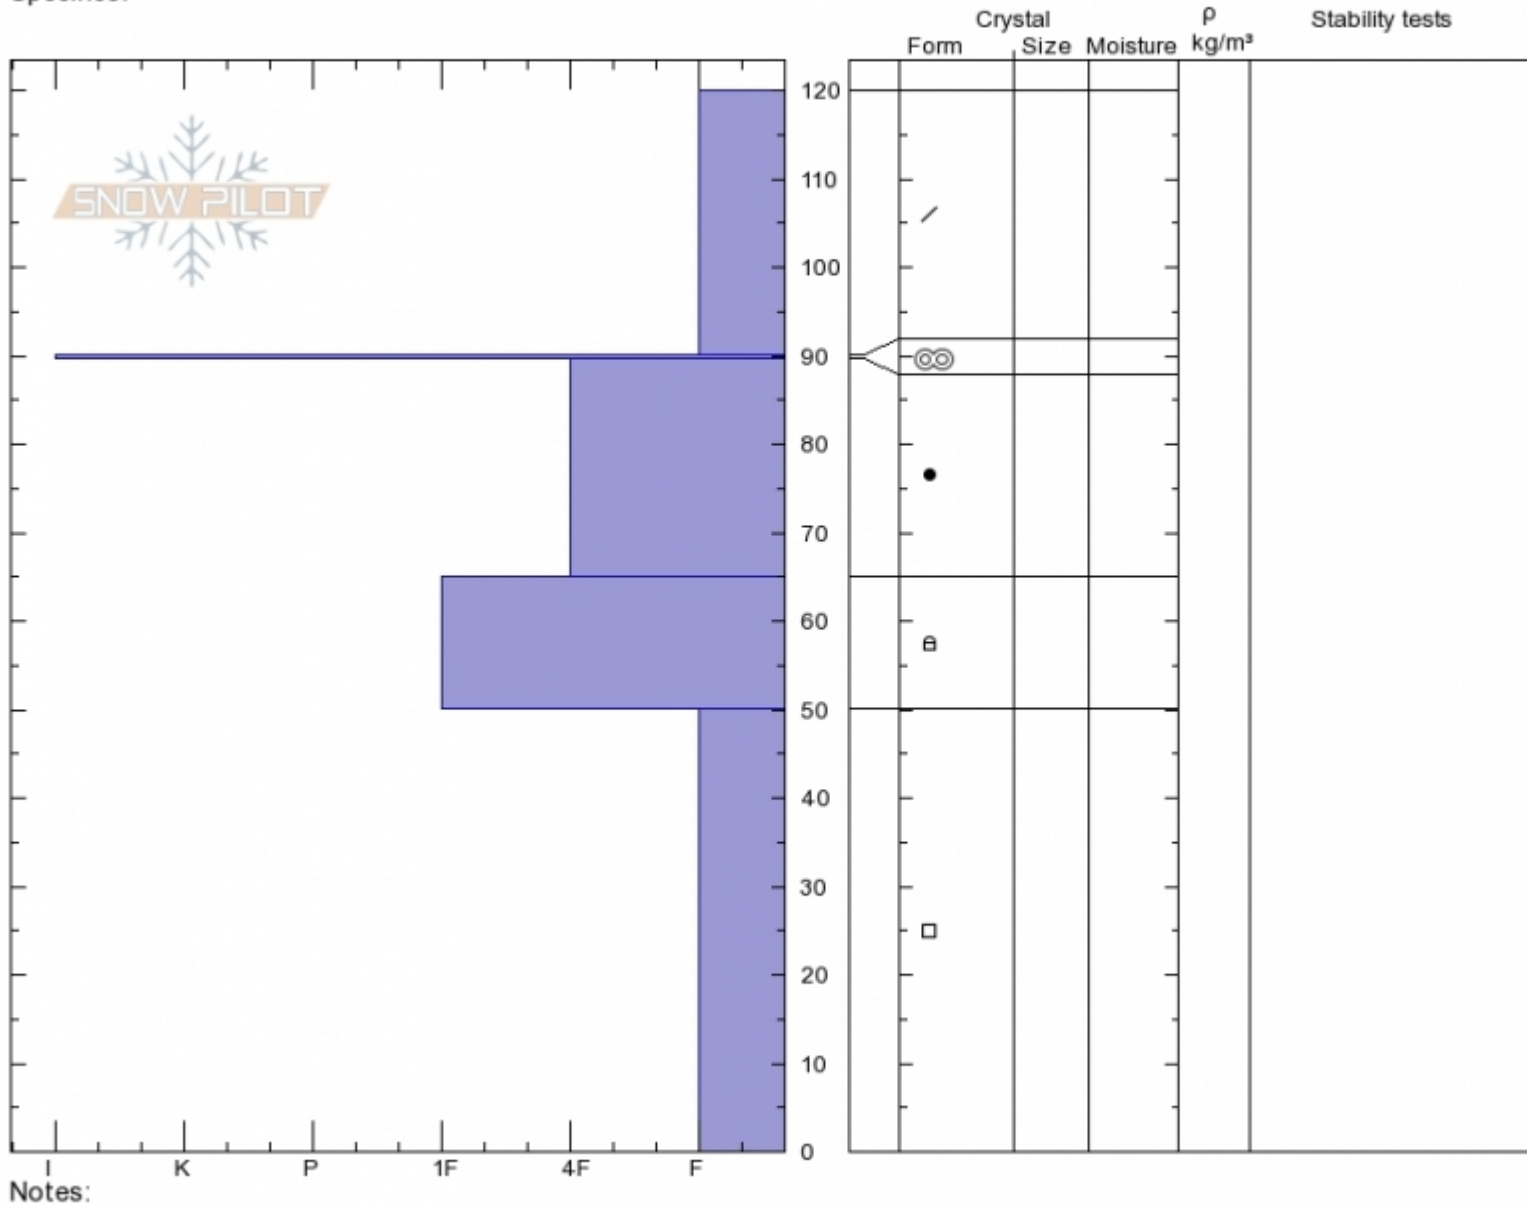

Air Temperature:

Sky Cover:

Elevation: 7200 ft

Slope Angle: 25°

Precipitation:

Aspect: NE

Wind Loading: yes

Wind: SW Moderate

Specifics:

Advisory Region
Northern Gallatin

Longitude
-110.96W

Latitude
45.60N

Northern Gallatin, 2019-02-13