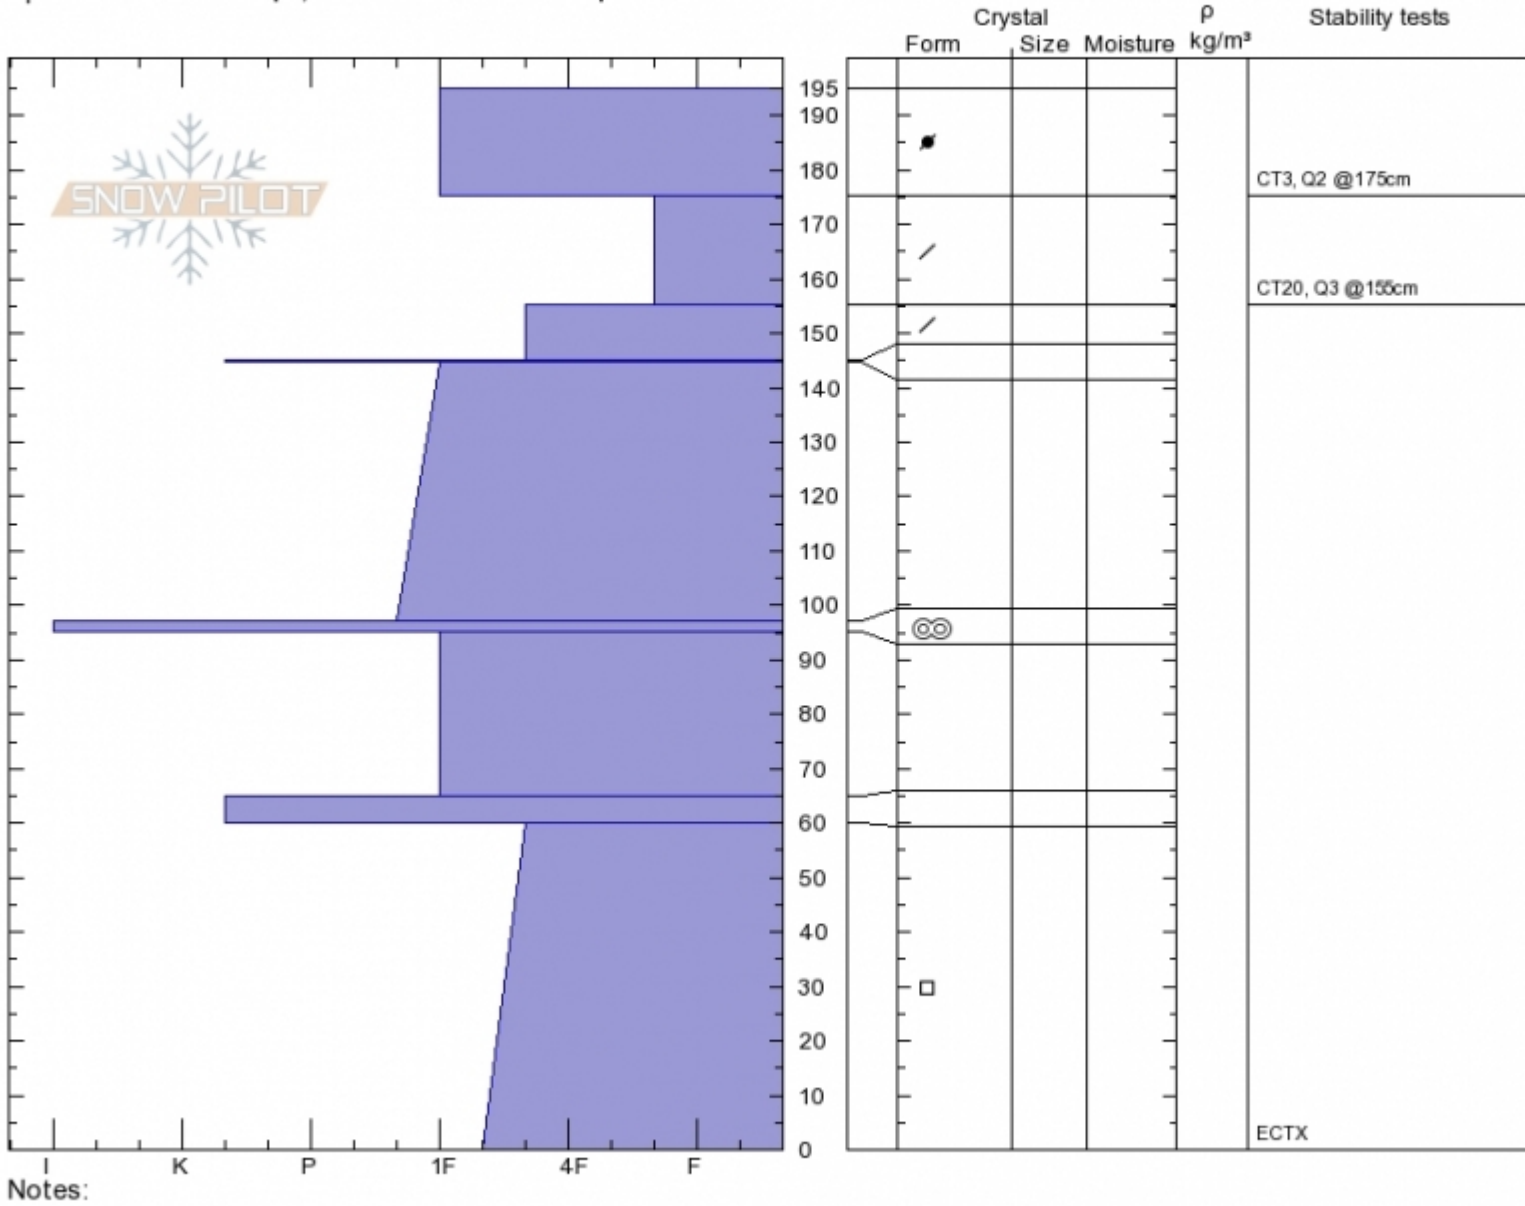

Rasta
Cooke City
MT
 Elevation: **9850 ft**
 Aspect: **200°**
 Specifics: **We skied slope; Snowmobile tracks on slope**

Doug Chabot-Admin
Mon Feb 11 12:10 2019
 Co-ord: **45.07015N, -109.94611W**
 Slope Angle: **34°**
 Wind Loading: **no**

Stability: **Good**
 Air Temperature: **-16°C**
 Sky Cover: **OVC**
 Precipitation: **S2**
 Wind: **N Moderate**

HS195
 Stability Test Notes

Layer No
 60-65: De

Advisory Region
 Cooke City
 Cooke City, 2019-02-13