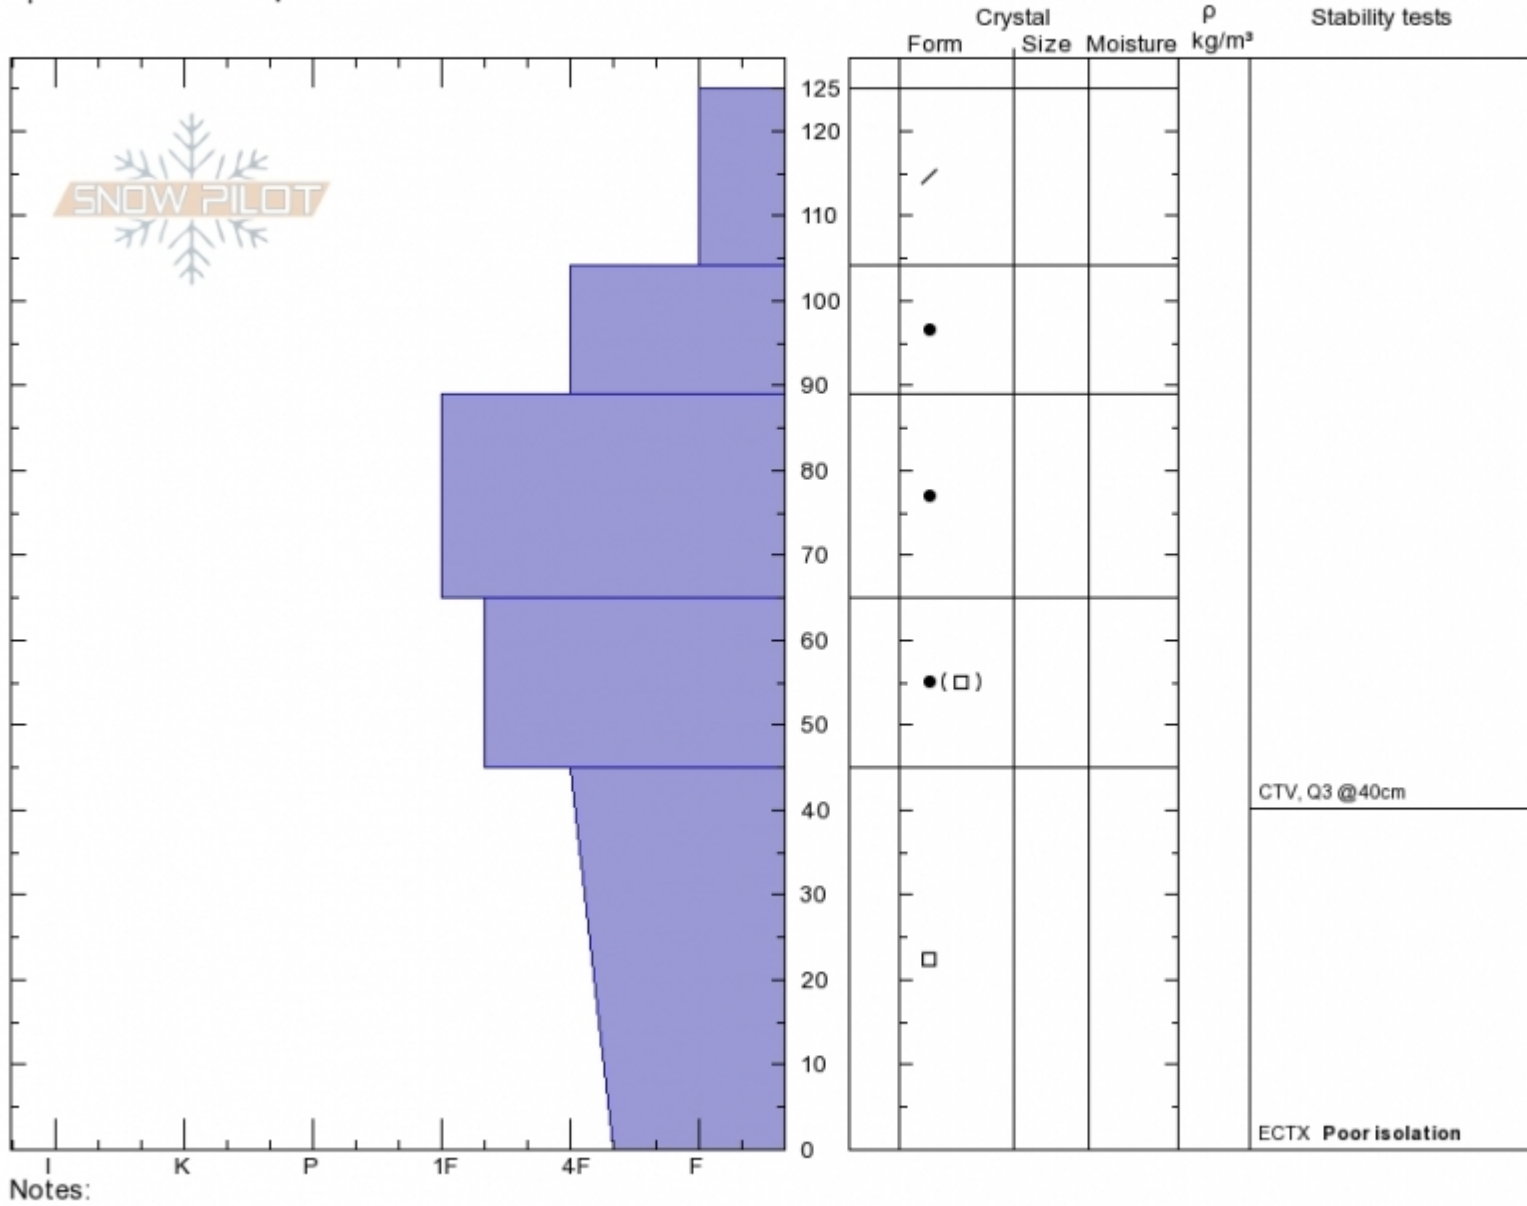

Dudley Creek
 Madison Range-N
 MT
 Elevation: 2240 m
 Aspect: N
 Specifics: We skied slope

Erich Schreier
 Mon Feb 11 14:00 2019
 Co-ord: 45.28718N, -111.27949W
 Slope Angle: 25°
 Wind Loading: previous

Stability:
 Air Temperature: -10°C
 Sky Cover: BKN
 Precipitation: NO
 Wind: SE Calm

HS125
 Stability Test Notes
 0: Poor isolation

Layer No

Advisory Region
 Northern Madison
 Northern Madison, 2019-02-13