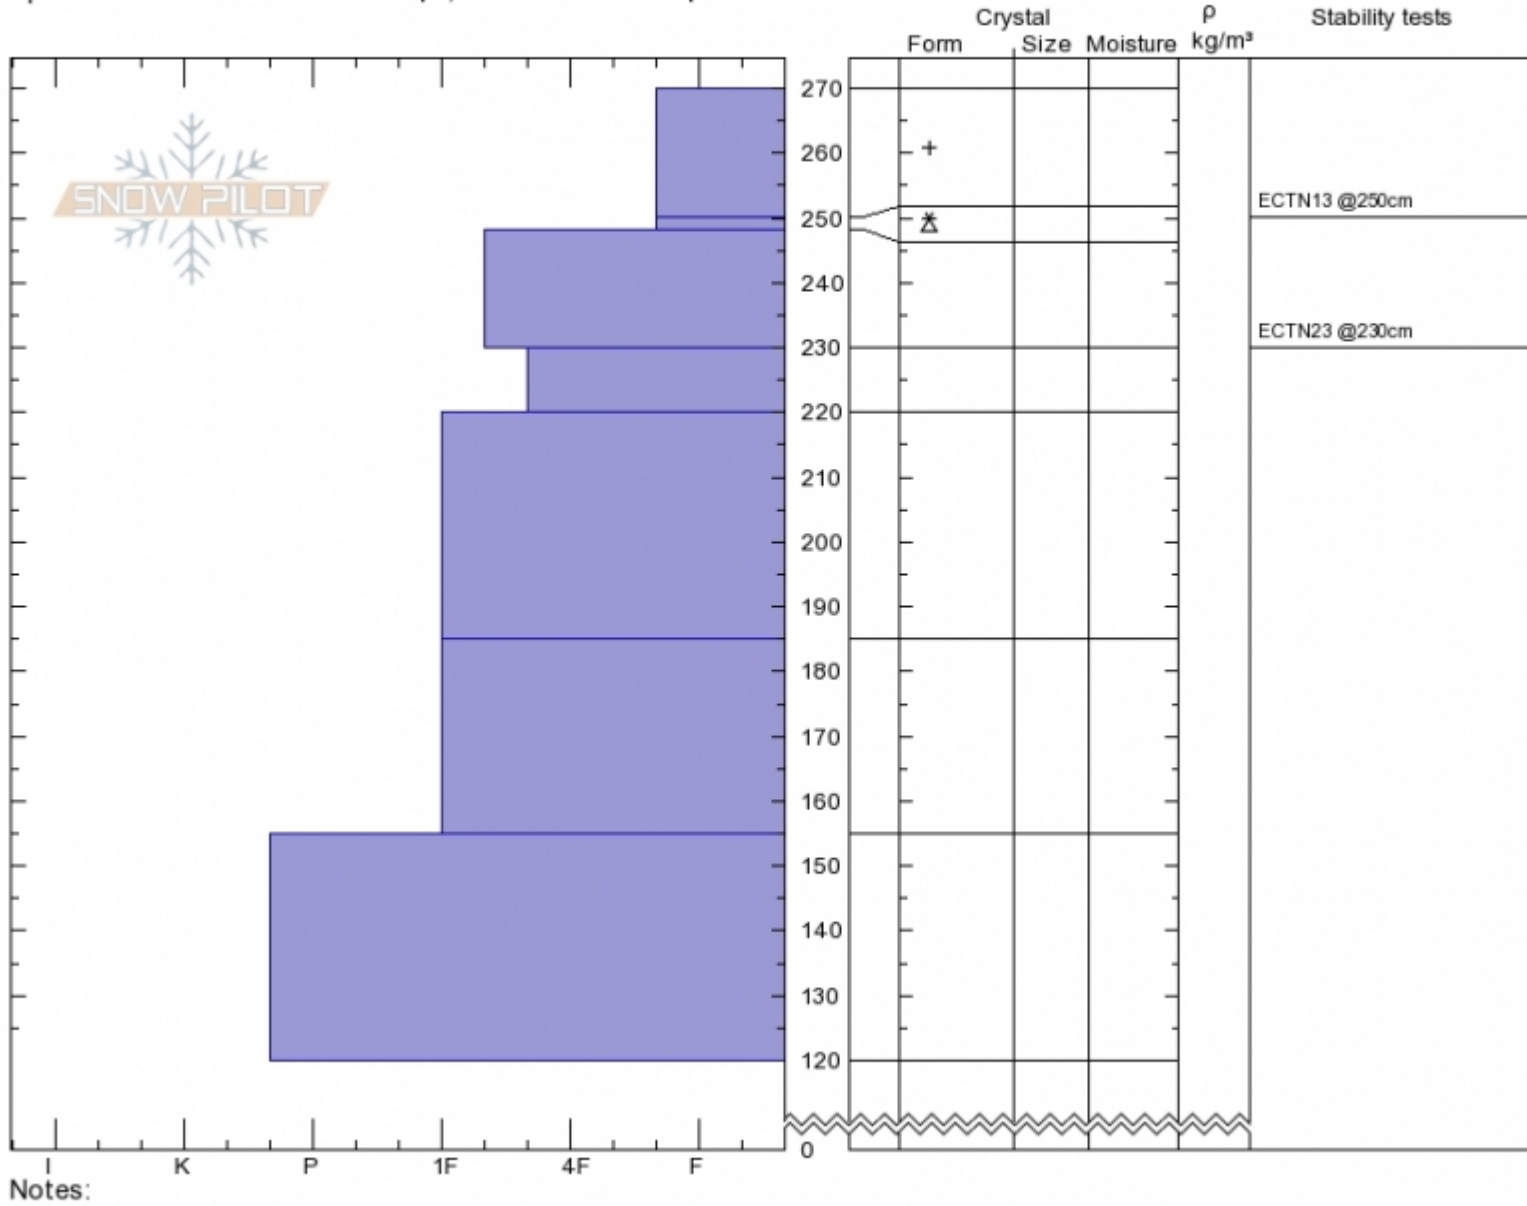

Wolverine - Cooke City Ian Hoyer
Cooke City Sun Feb 17 13:30 2019
MT Co-ord: **45.05652N, -109.99549W**
 Elevation: **900 ft** Slope Angle: **31°**
 Aspect: **60°** Wind Loading: **previous**
 Specifics: **Snowmobile tracks on slope; We snowmobiled slope**

Stability: **Good**
 Air Temperature:
 Sky Cover: **OVC**
 Precipitation: **NO**
 Wind: **Calm**

HS270 PF30
 Stability Test Notes

Layer No

Advisory Region
 Cooke City
 Longitude
 -110.00W
 Latitude
 45.06N
 Cooke City, 2019-02-17