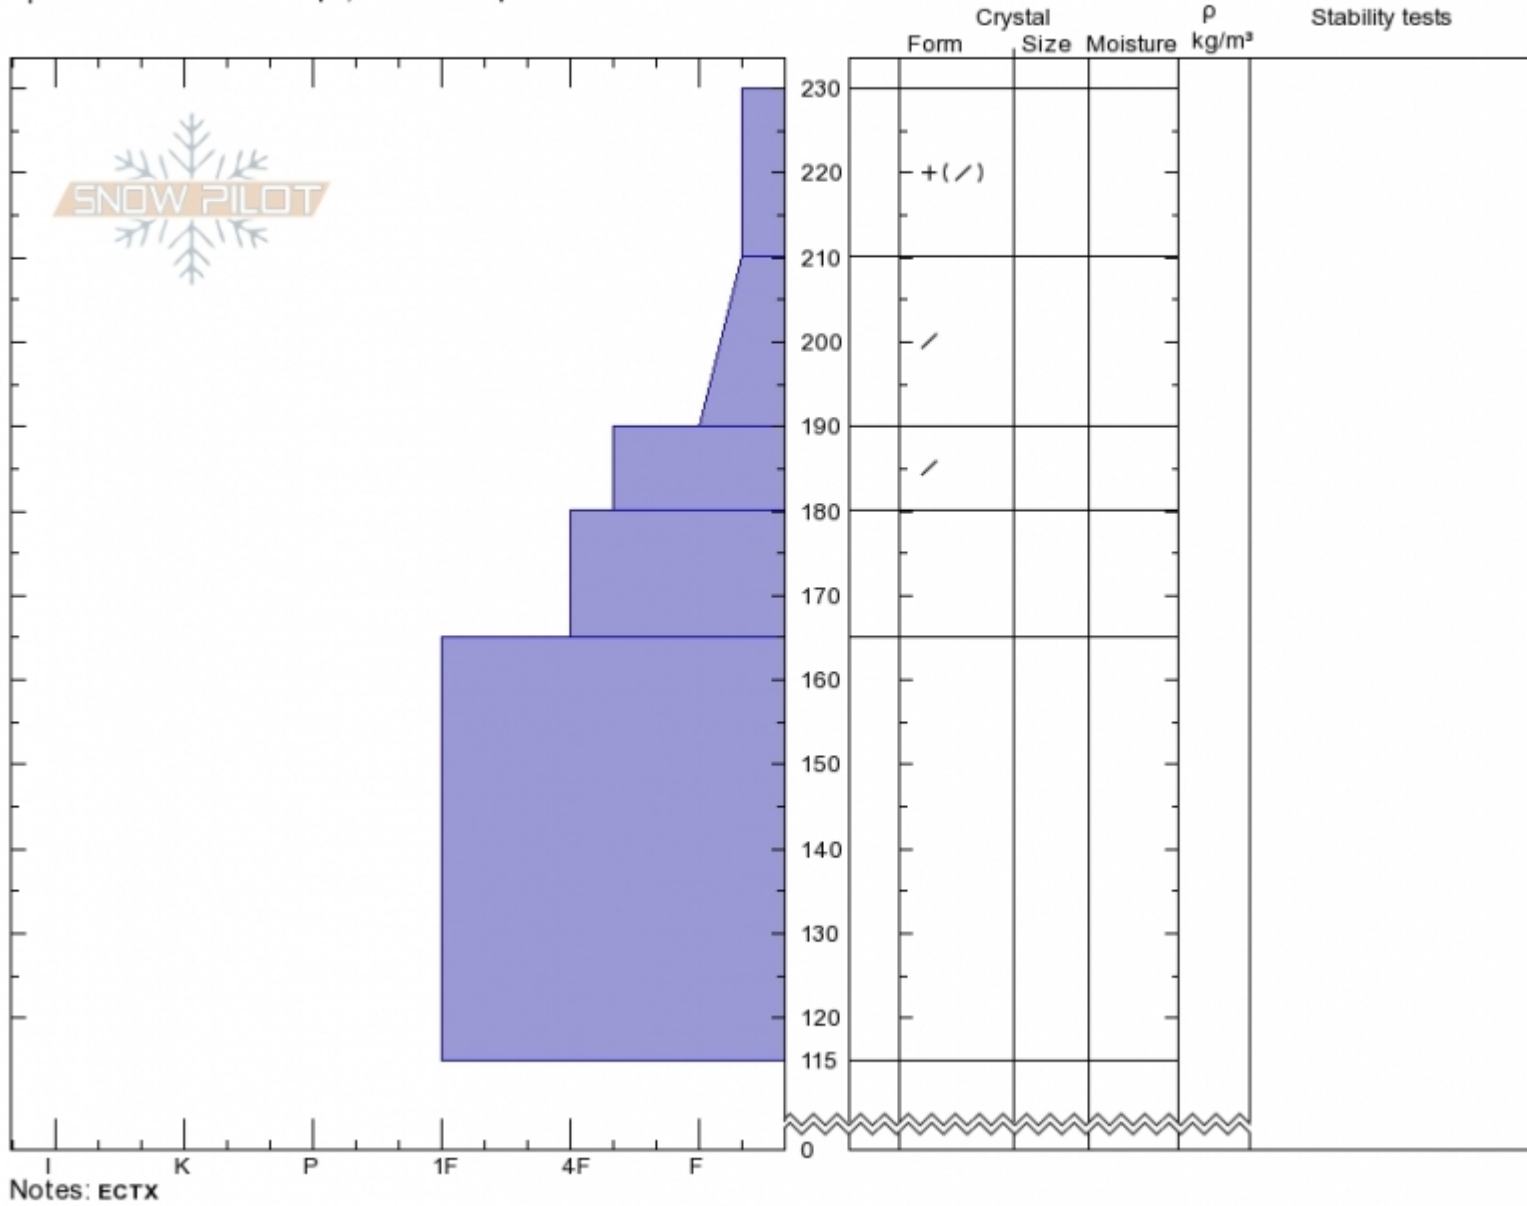

Vegas Meadow  
 Bridger Range  
 MT  
 Elevation: 8050 ft  
 Aspect: 90°  
 Specifics: Ski tracks on slope; We skied slope

Doug Chabot-Admin  
 Sun Feb 24 10:30 2019  
 Co-ord: 45.82996N, -110.93059W  
 Slope Angle: 25°  
 Wind Loading: no

Stability: **Good**  
 Air Temperature: -16°C  
 Sky Cover: **OVC**  
 Precipitation: **NO**  
 Wind: **Calm**

HS230  
 Stability Test Notes

Layer No

Advisory Region  
 Bridger Range  
 Bridger Range, 2019-02-24