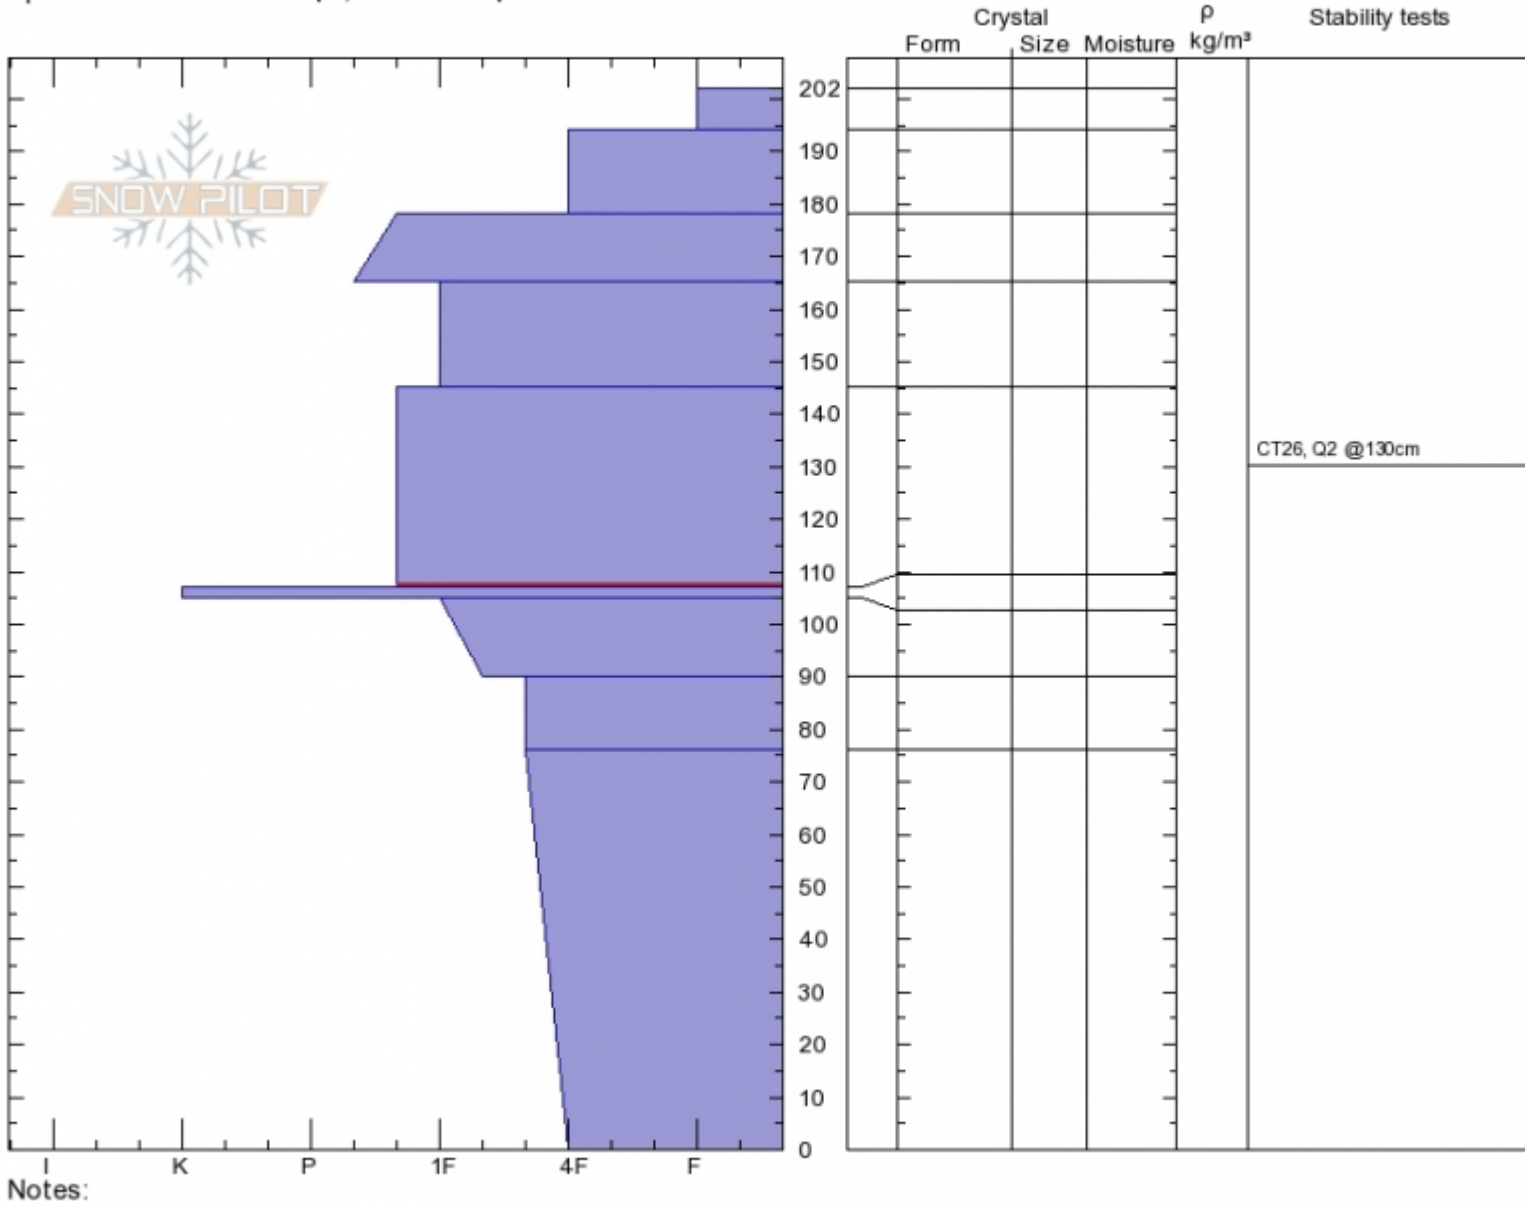

Maid of the Mist
Gallatin Range-N
MT
 Elevation:
 Aspect: **SE**
 Specifics: **Ski tracks on slope; We skied slope**

Erich Schreier
Sun Feb 24 13:00 2019
 Co-ord: **45.41675N, -110.97953W**
 Slope Angle: **26°**
 Wind Loading: **yes**

Stability:
 Air Temperature:
 Sky Cover: **OVC**
 Precipitation: **S2**
 Wind: **N Moderate**

HS202
 Stability Test Notes

Layer No
107-145:

Advisory Region
 Northern Gallatin
 Northern Gallatin, 2019-02-28