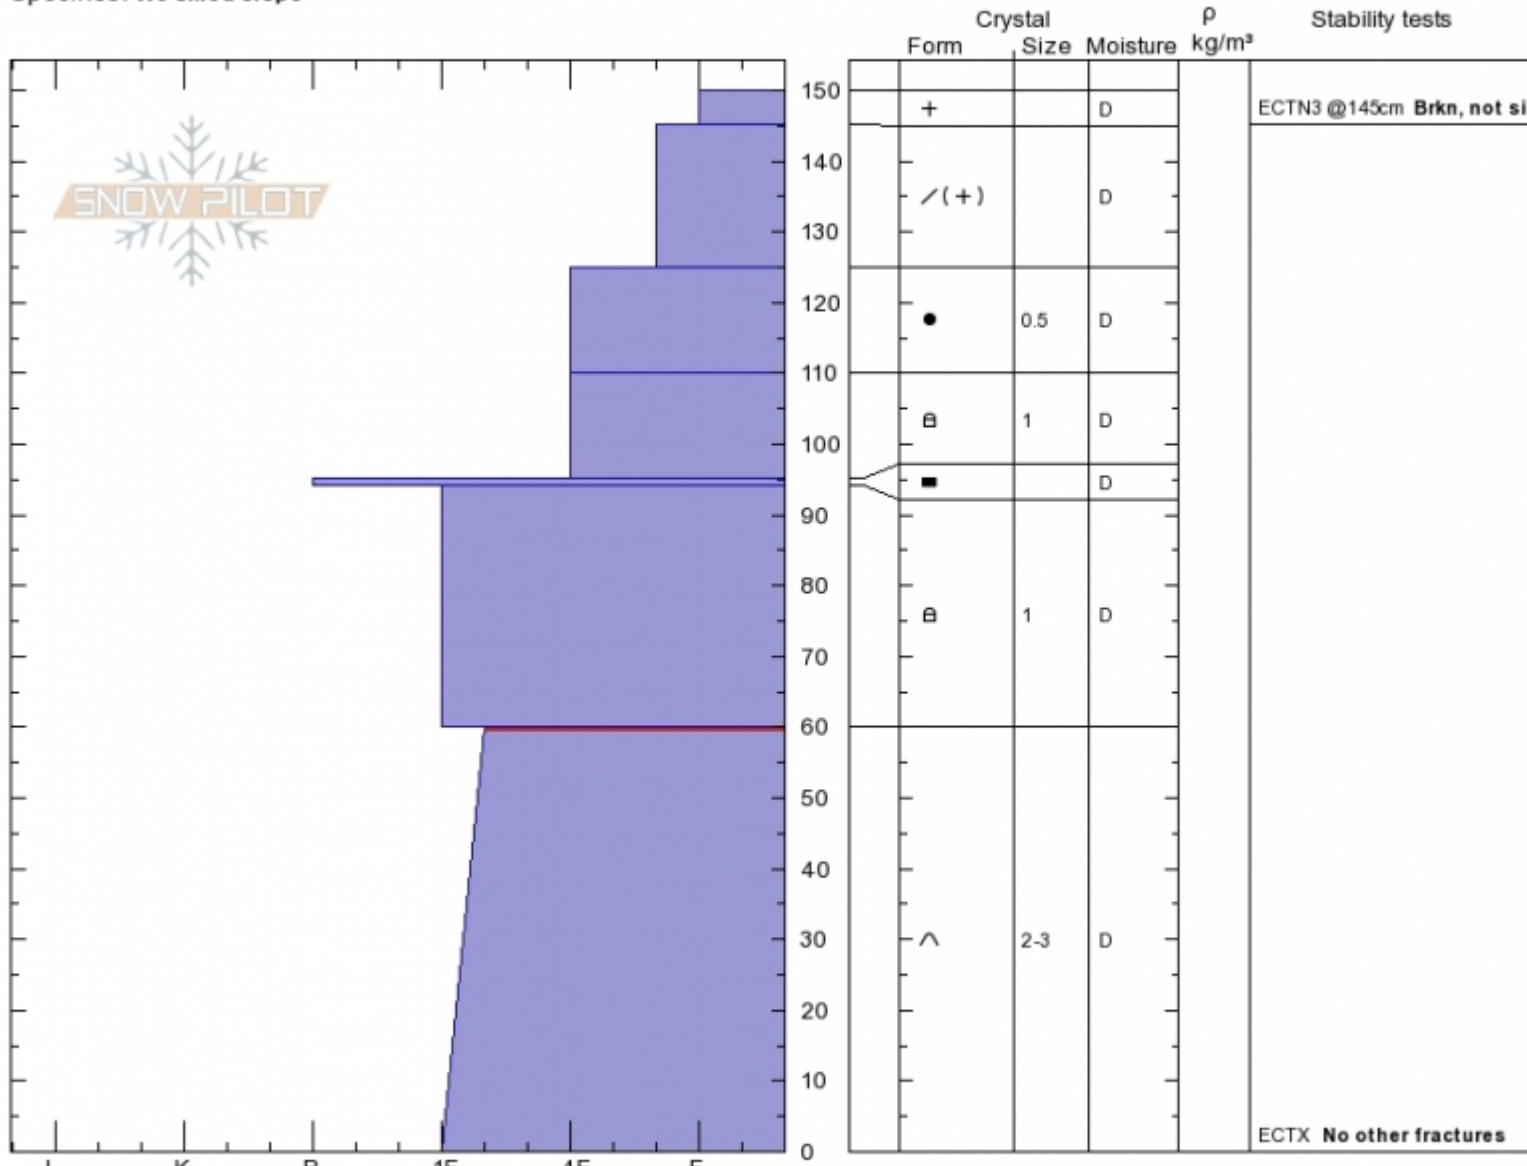

**Mt Ellis Burn**  
**Gallatin Range-N**  
**MT**  
 Elevation: **2490 m**  
 Aspect: **90°**  
 Specifics: **We skied slope**

**Karl Birkeland**  
**Fri Mar 1 11:00 2019**  
 Co-ord: **45.57834N, -110.95410W**  
 Slope Angle: **28°**  
 Wind Loading: **no**

Stability: **Very Good**  
 Air Temperature:  
 Sky Cover: **SCT**  
 Precipitation: **NO**  
 Wind: **W Light Breeze**

**HS150**  
 Stability Test Notes  
**145: Brkn, not significant**  
**0: No other fractures**

Layer No  
 0-60: Prob

Notes: Much less new snow (just 25 cm) than other nearby areas like the Bridgers or down near Big Sky.

Advisory Region  
 Northern Gallatin  
 Longitude  
 -110.95W  
 Latitude  
 45.58N  
 Northern Gallatin, 2019-03-01