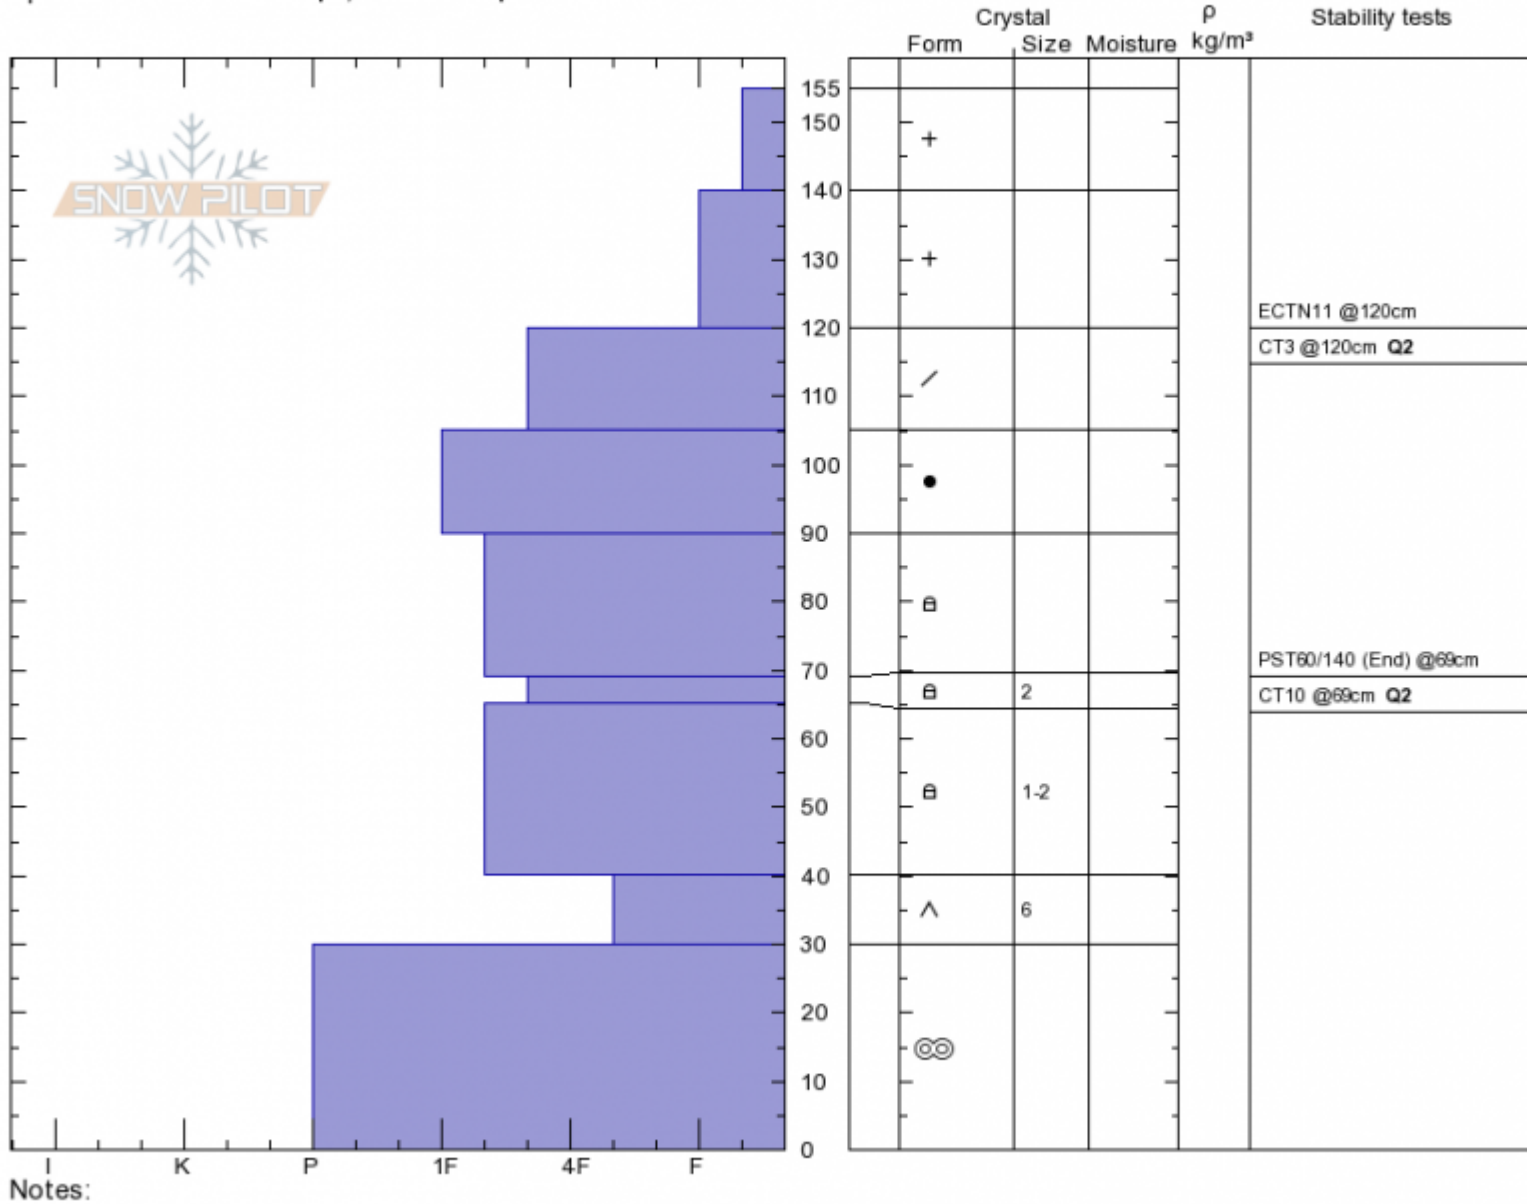

Beehive Basin

Andrew Schauer

Stability: Fair

HS155 PS20

Layer No

Sat Mar 2 10:30 2019

Air Temperature: -12°C

Stability Test Notes

65-69: Pro

Montana, Madison Range Co-ord: 45.32055N, -111.38106W

Sky Cover: OVC

120: Q2

Elevation: 8850 ft

Slope Angle: 27°

Precipitation: S-1

69: Q2

Aspect: 240°

Wind Loading: no

Wind: SW Light Breeze

Specifics: Ski tracks on slope; We skied slope

Notes:

Advisory Region  
 Northern Madison  
 Longitude  
 -111.38W  
 Latitude  
 45.32N  
 Northern Madison, 2019-03-02