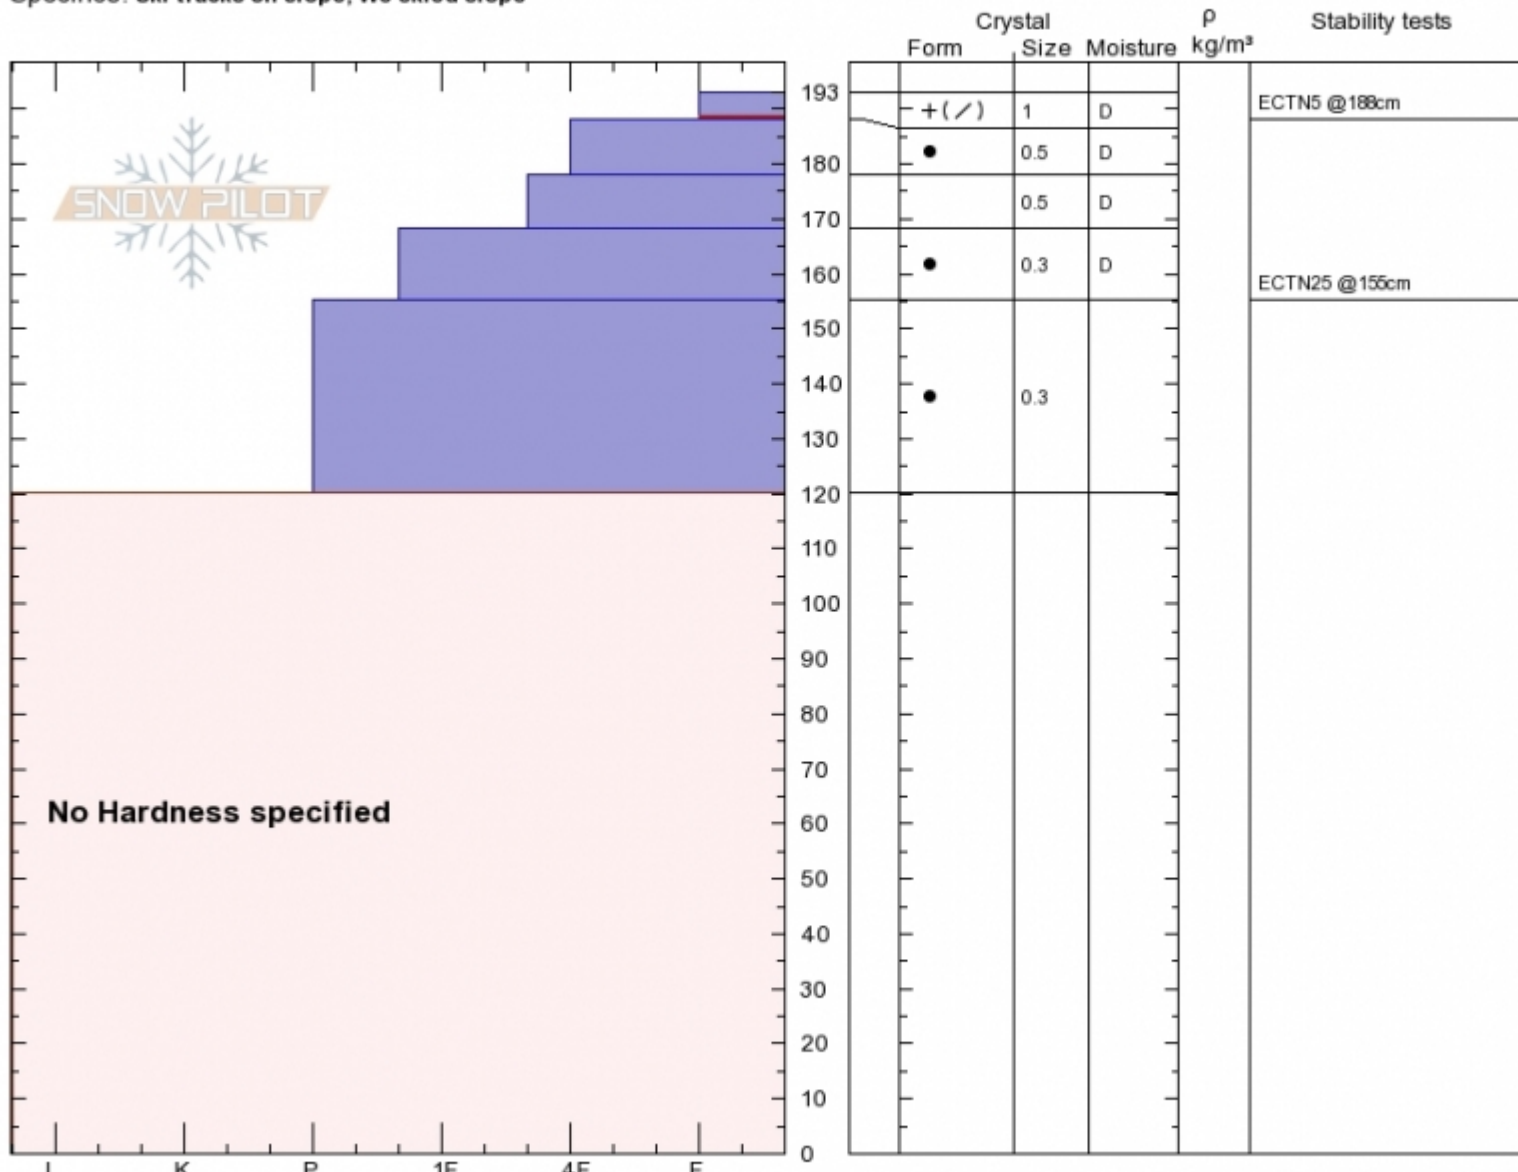

Bacon Rind Upper Meadow
Madison Range-S
MT
 Elevation: **2740 m**
 Aspect: **80°**
 Specifics: **Ski tracks on slope; We skied slope**

Marl Birkeland
Wed Mar 6 11:30 2019
 Co-ord: **44.96104N, -111.10022W**
 Slope Angle: **22°**
 Wind Loading: **no**

Stability: **Very Good**
 Air Temperature:
 Sky Cover: **OVC**
 Precipitation: **S-1**
 Wind: **Calm**

HS193
Stability Test Notes

Layer No
188-193: P
0-120: No

Notes: Looked in several different places and never saw any buried SH. Snowpit was quite stable...snowpack is looking good!