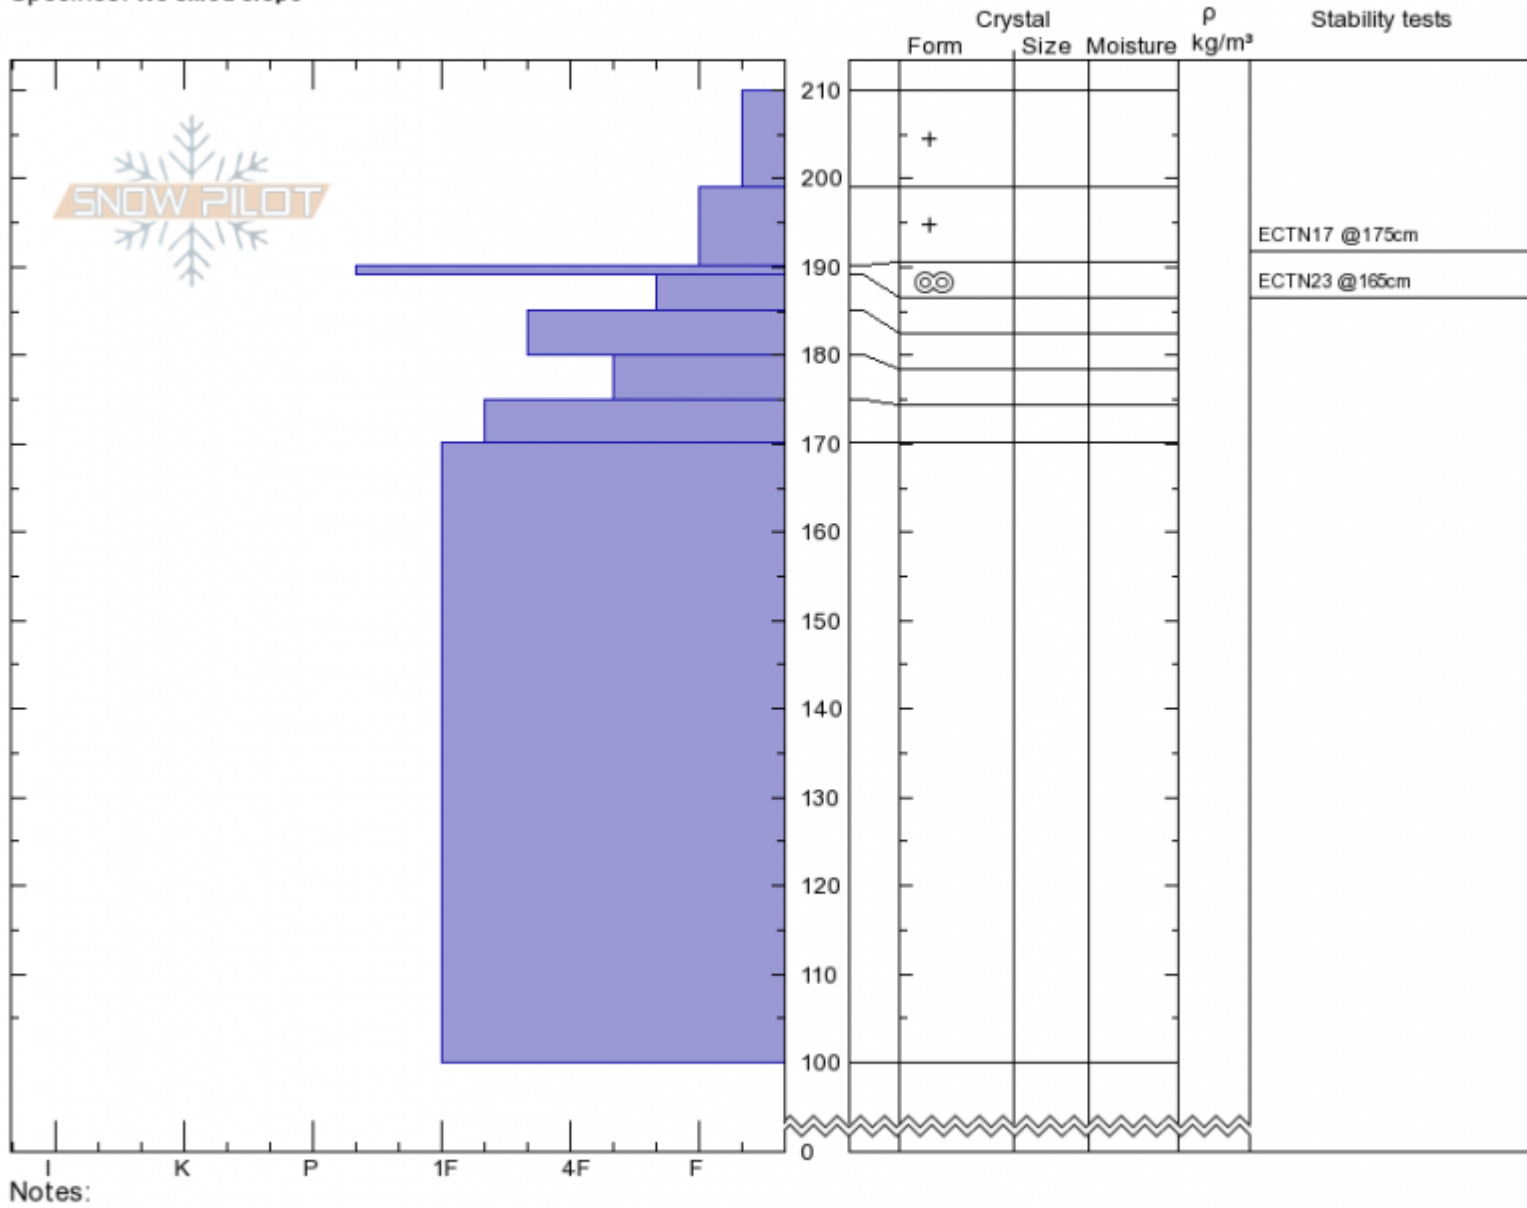

**Maid of the Mist - S**  
**Gallatin Range-N**  
**MT**  
 Elevation: **9475 ft**  
 Aspect: **175°**  
 Specifics: **We skied slope**

**Andrew Schauer**  
**Sat Mar 9 12:30 2019**  
 Co-ord: **45.41583N, -110.97014W**  
 Slope Angle: **29°**  
 Wind Loading: **no**

Stability: **Good**      HS210  
 Air Temperature: **-11°C**      Stability Test Notes  
 Sky Cover: **OVC**  
 Precipitation: **S-1**  
 Wind: **SW Light Breeze**

Layer No

Advisory Region  
 Northern Gallatin  
 Longitude  
 -110.97W  
 Latitude  
 45.42N  
 Northern Gallatin, 2019-03-09