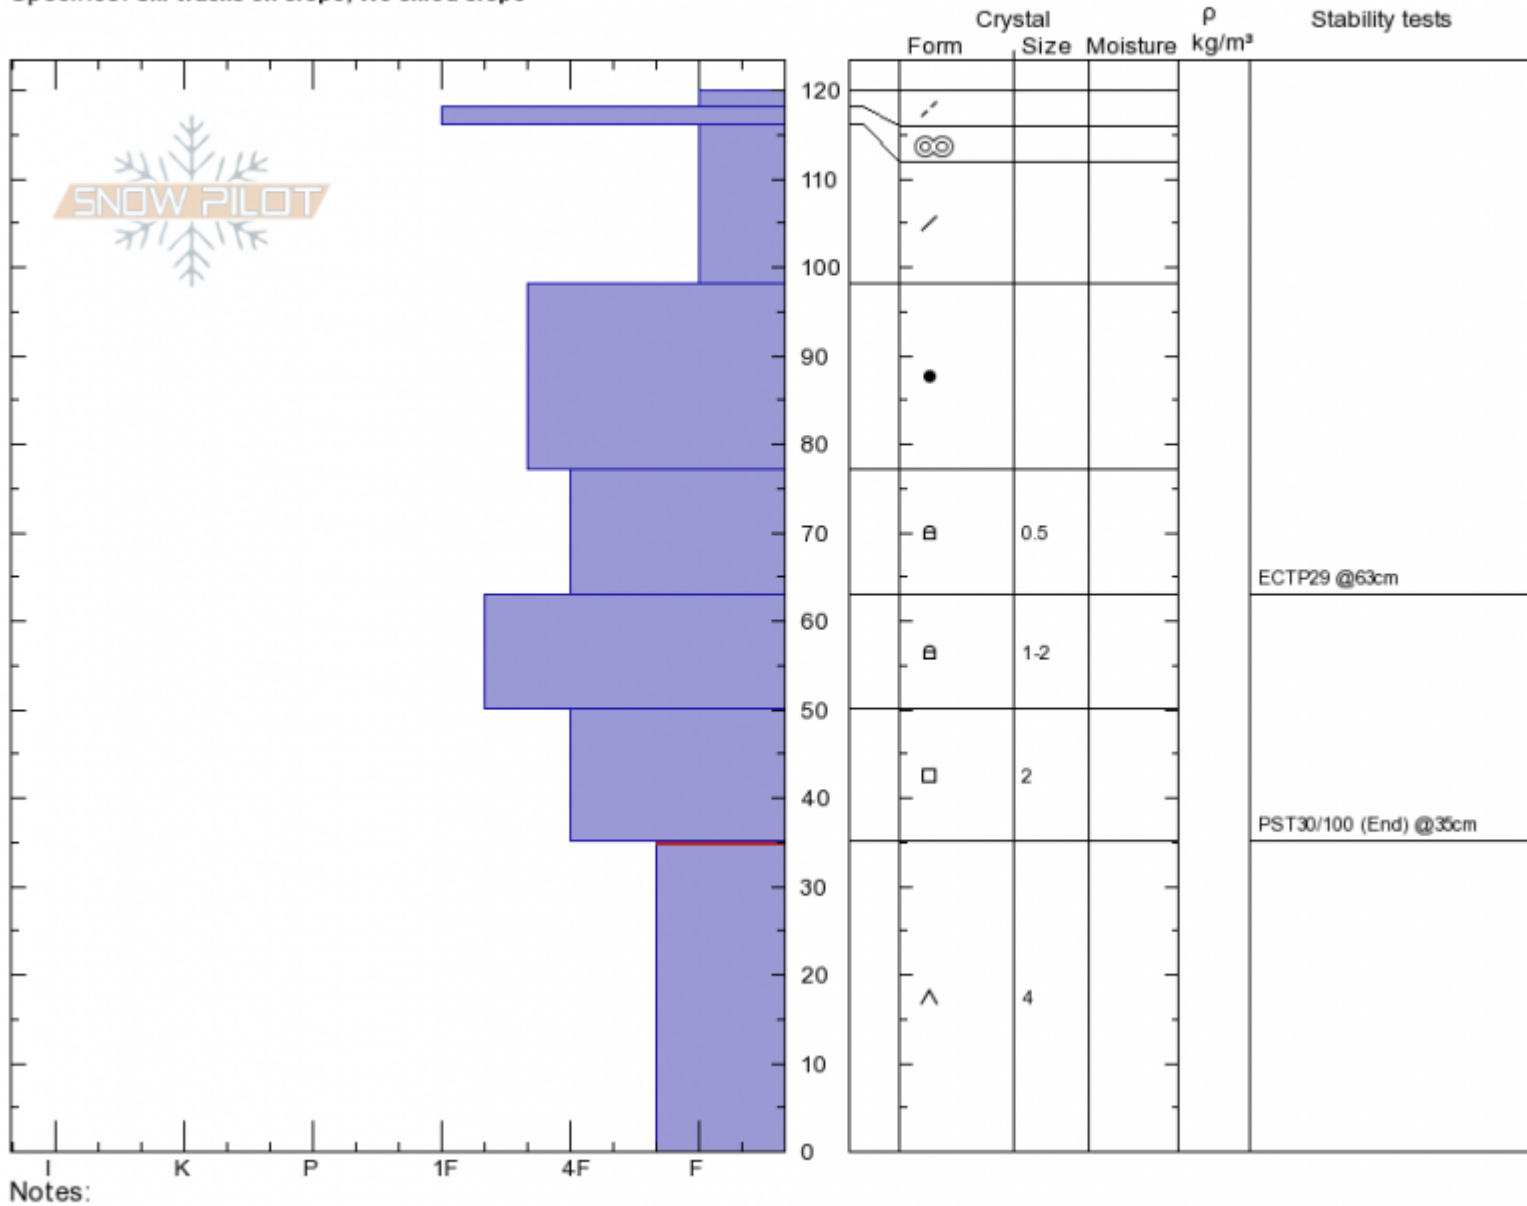

Specimen Creek  
 Gallatin Range-S  
 MT  
 Elevation: 8100 ft  
 Aspect: 250°  
 Specifics: Ski tracks on slope; We skied slope

Andrew Schauer  
 Tue Mar 12 11:30 2019  
 Co-ord: 45.03471N, -111.06204W  
 Slope Angle: 25°  
 Wind Loading: previous

Stability: **Good**  
 Air Temperature:  
 Sky Cover: **SCT**  
 Precipitation: **NO**  
 Wind: **W Moderate**

HS120 PF20  
 Stability Test Notes

Layer No  
 0-35: Prob

Notes:  
 Advisory Region  
 Southern Gallatin  
 Longitude  
 -111.06W  
 Latitude  
 45.03N  
 Southern Gallatin, 2019-03-12