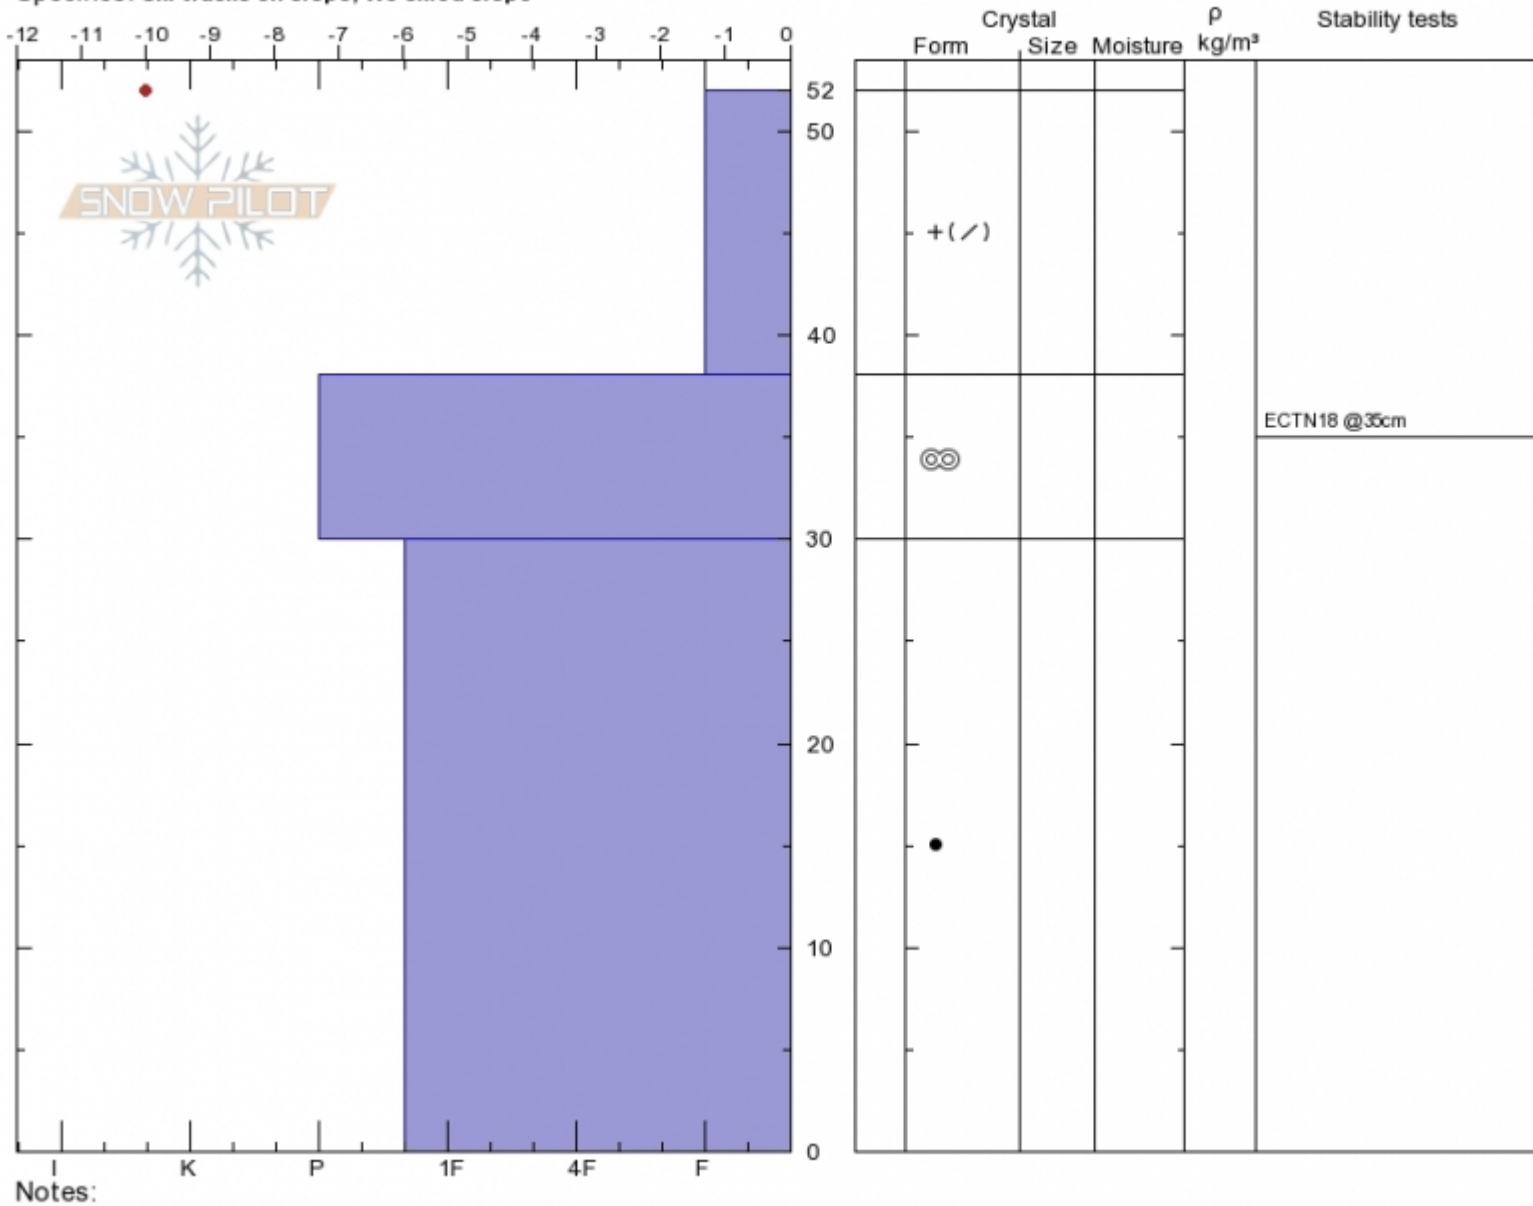

**Bottom of Ramp**  
**Bridger Range**  
**MT**  
 Elevation: **7889 ft**  
 Aspect: **90°**  
 Specifics: **Ski tracks on slope; We skied slope**

**Alex Marienthal**  
**10/27/2019 - 10:45am**  
 Co-ord: **45.82954N, -110.92921W**  
 Slope Angle: **20°**  
 Wind Loading: **no**

Stability: **Good**  
 Air Temperature: **-16°C**  
 Sky Cover: **BKN**  
 Precipitation: **S-1**  
 Wind: **W Light Breeze**

HS: **52**  
 Stability Test Notes

Layer No

Advisory Region  
 Bridger Range  
 Longitude  
 -110.93W  
 Latitude  
 45.83N  
 Bridger Range, 2019-10-27