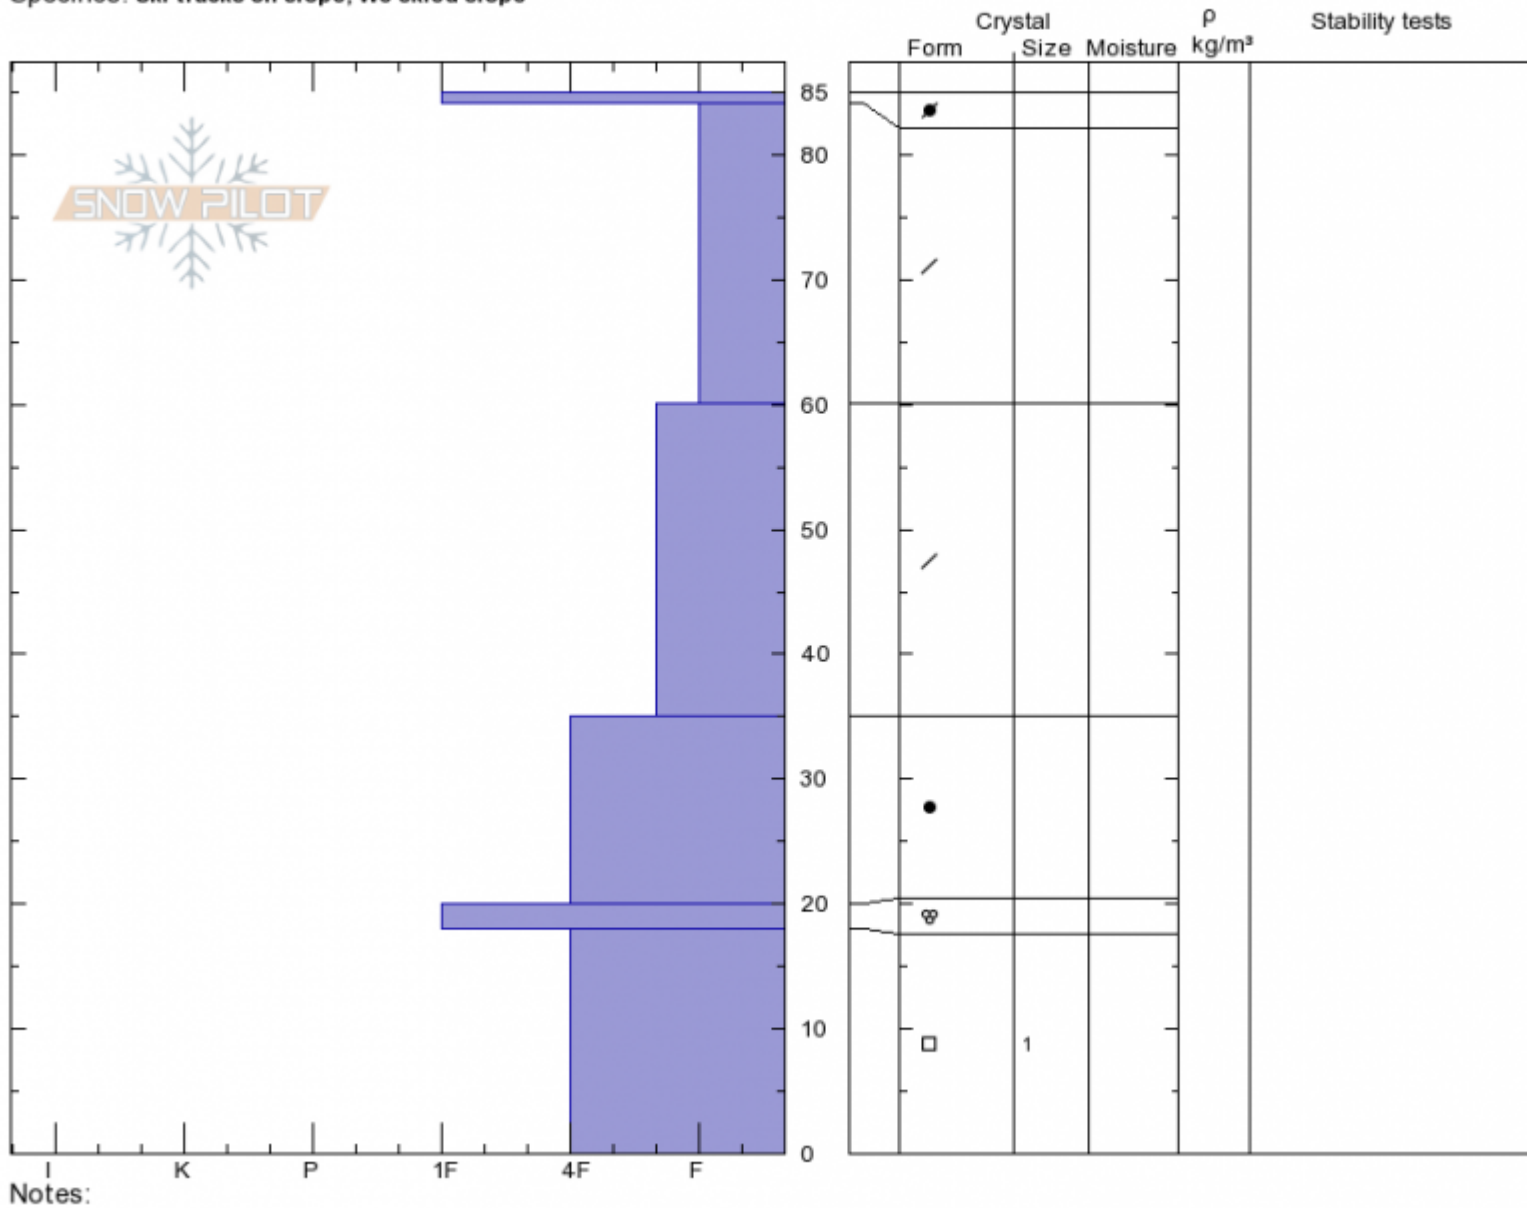

The Ramp
Bridger Range
MT
 Elevation: **8520 ft**
 Aspect: **39°**
 Specifics: **Ski tracks on slope; We skied slope**

Andrew Schauer
10/31/2019 - 12:30pm
 Co-ord: **45.82778N, -110.93250W**
 Slope Angle: **28°**
 Wind Loading: **previous**

Stability: **Good**
 Air Temperature:
 Sky Cover: **OVC**
 Precipitation: **NO**
 Wind: **Calm**

HS:85

Layer No

Advisory Region
 Bridger Range
 Longitude
 -110.93W
 Latitude
 45.83N
 Bridger Range, 2019-10-31