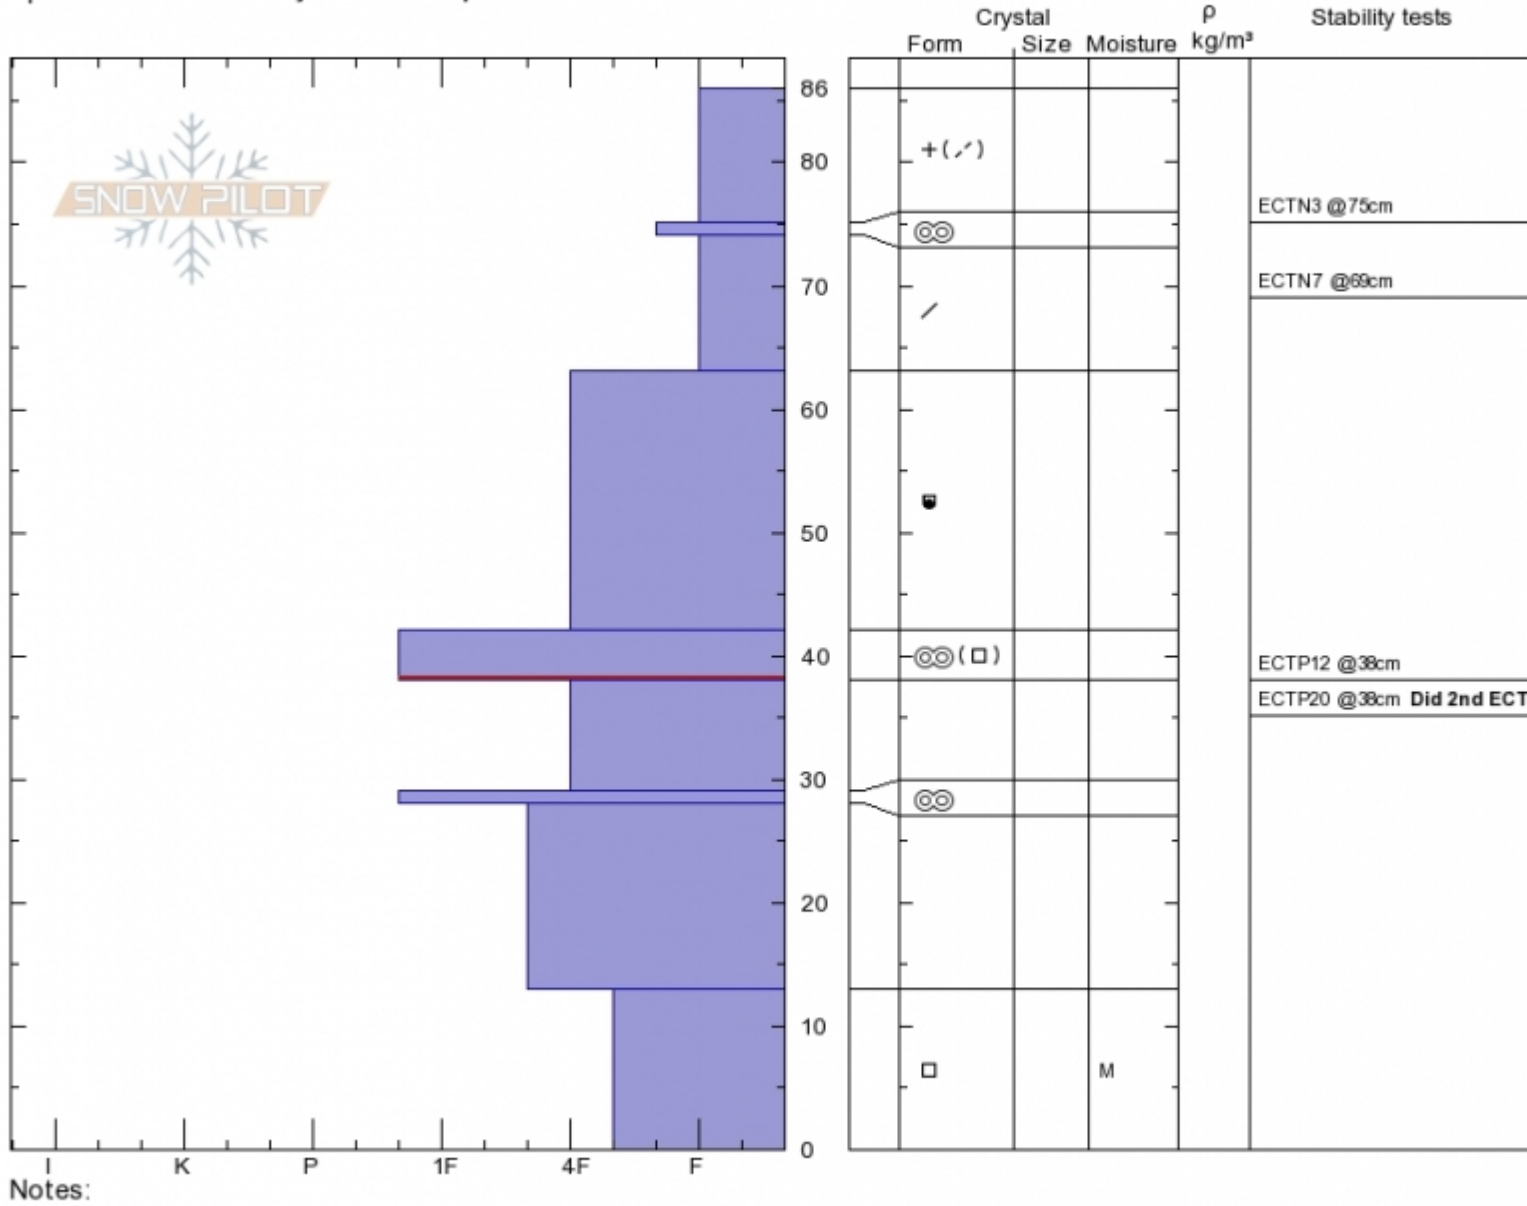

**Divide**  
**Gallatin Range-N**  
**MT**  
 Elevation: **9530 ft**  
 Aspect: **110°**  
 Specifics: **Recent activity on similar slopes**

**Gabrielle Antonioli**  
**11/03/2019 - 1:00pm**  
 Co-ord: **45.40229N, -110.97007W**  
 Slope Angle: **28°**  
 Wind Loading: **previous**

Stability: **Fair**  
 Air Temperature: **30°C**  
 Sky Cover: **BKN**  
 Precipitation: **NO**  
 Wind: **W Calm**

**HS:86 PS25**  
 Stability Test Notes  
**38: Did 2nd ECT/LOC**

Layer No  
**38-42: Pro**

Advisory Region  
 Northern Gallatin  
 Longitude  
 -110.97W  
 Latitude  
 45.39N  
 Northern Gallatin, 2019-11-04