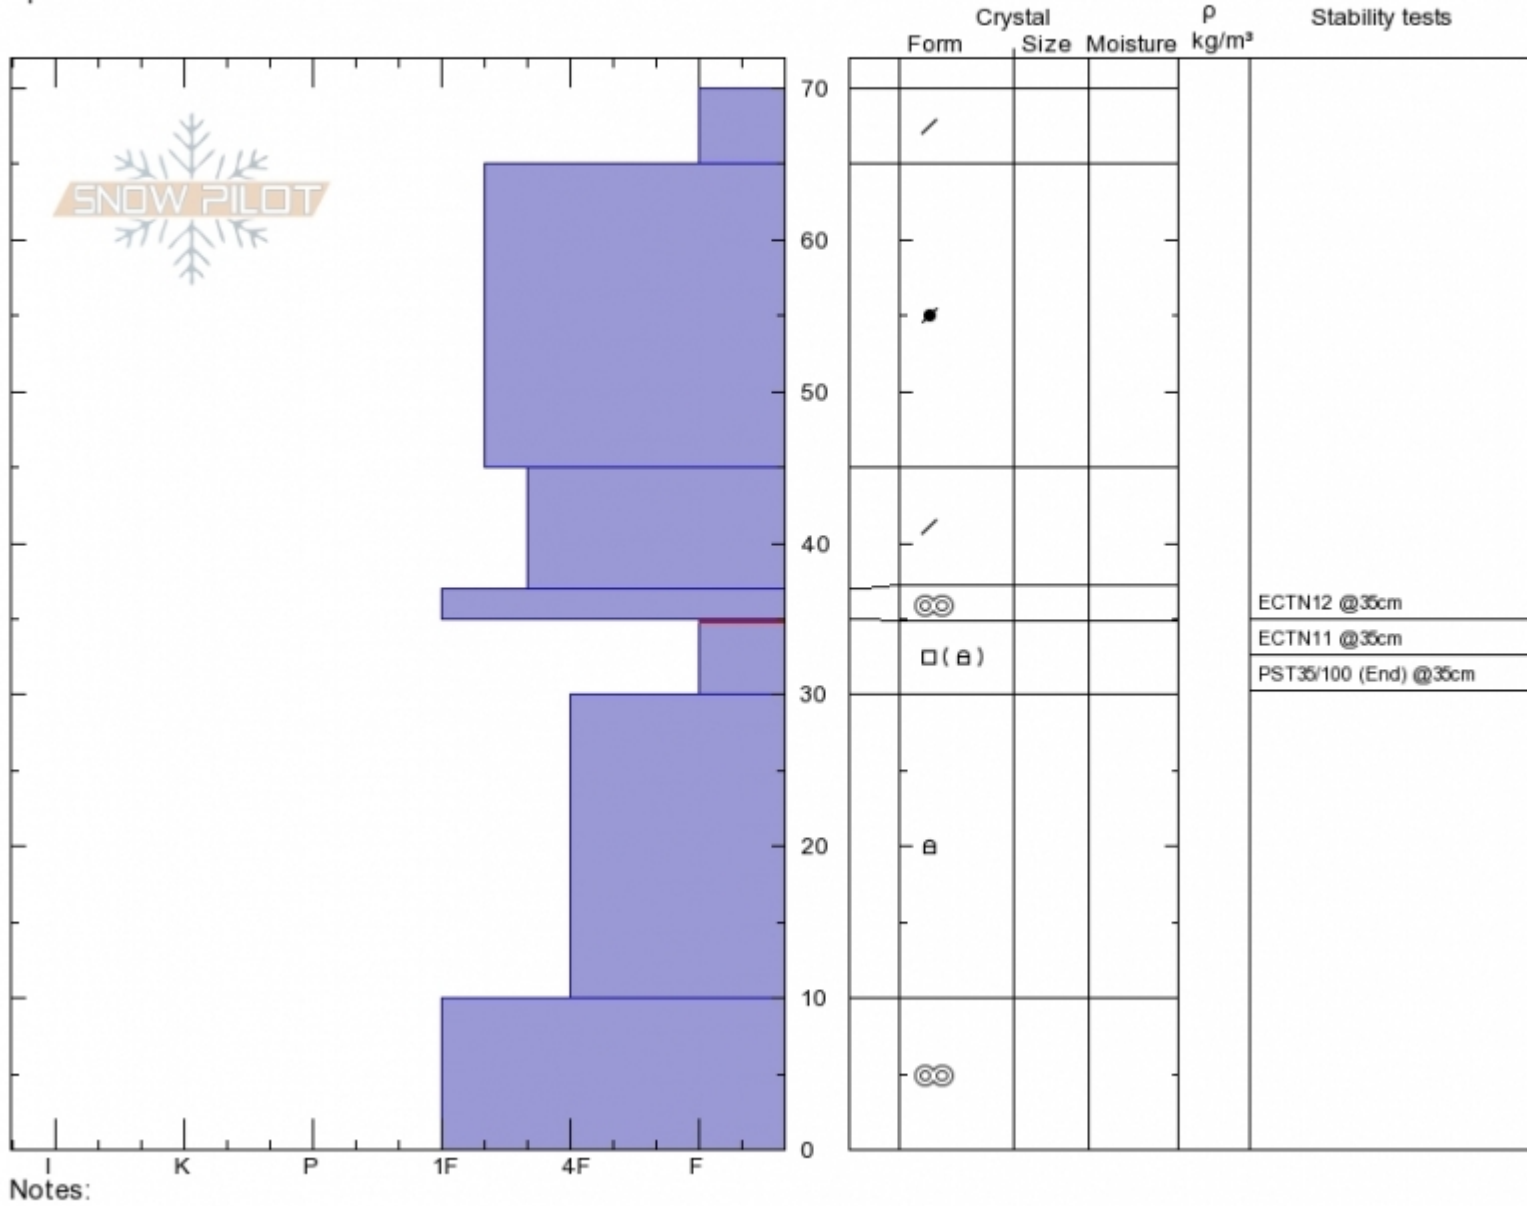

Beehive top Tyler's  
 Madison Range-N  
 MT  
 Elevation: 9203 ft  
 Aspect: 290°  
 Specifics:

Alex Marienthal  
 11/03/2019 - 10:50am  
 Co-ord: 45.32408N, -111.38112W  
 Slope Angle: 33°  
 Wind Loading: previous

Stability: **Good**  
 Air Temperature:  
 Sky Cover: **BKN**  
 Precipitation: **NO**  
 Wind: **W Moderate**

HS:70  
 Stability Test Notes

Layer No  
 30-35: Pro

Advisory Region  
 Northern Madison  
 Longitude  
 -111.39W  
 Latitude  
 45.34N  
 Northern Madison, 2019-11-04