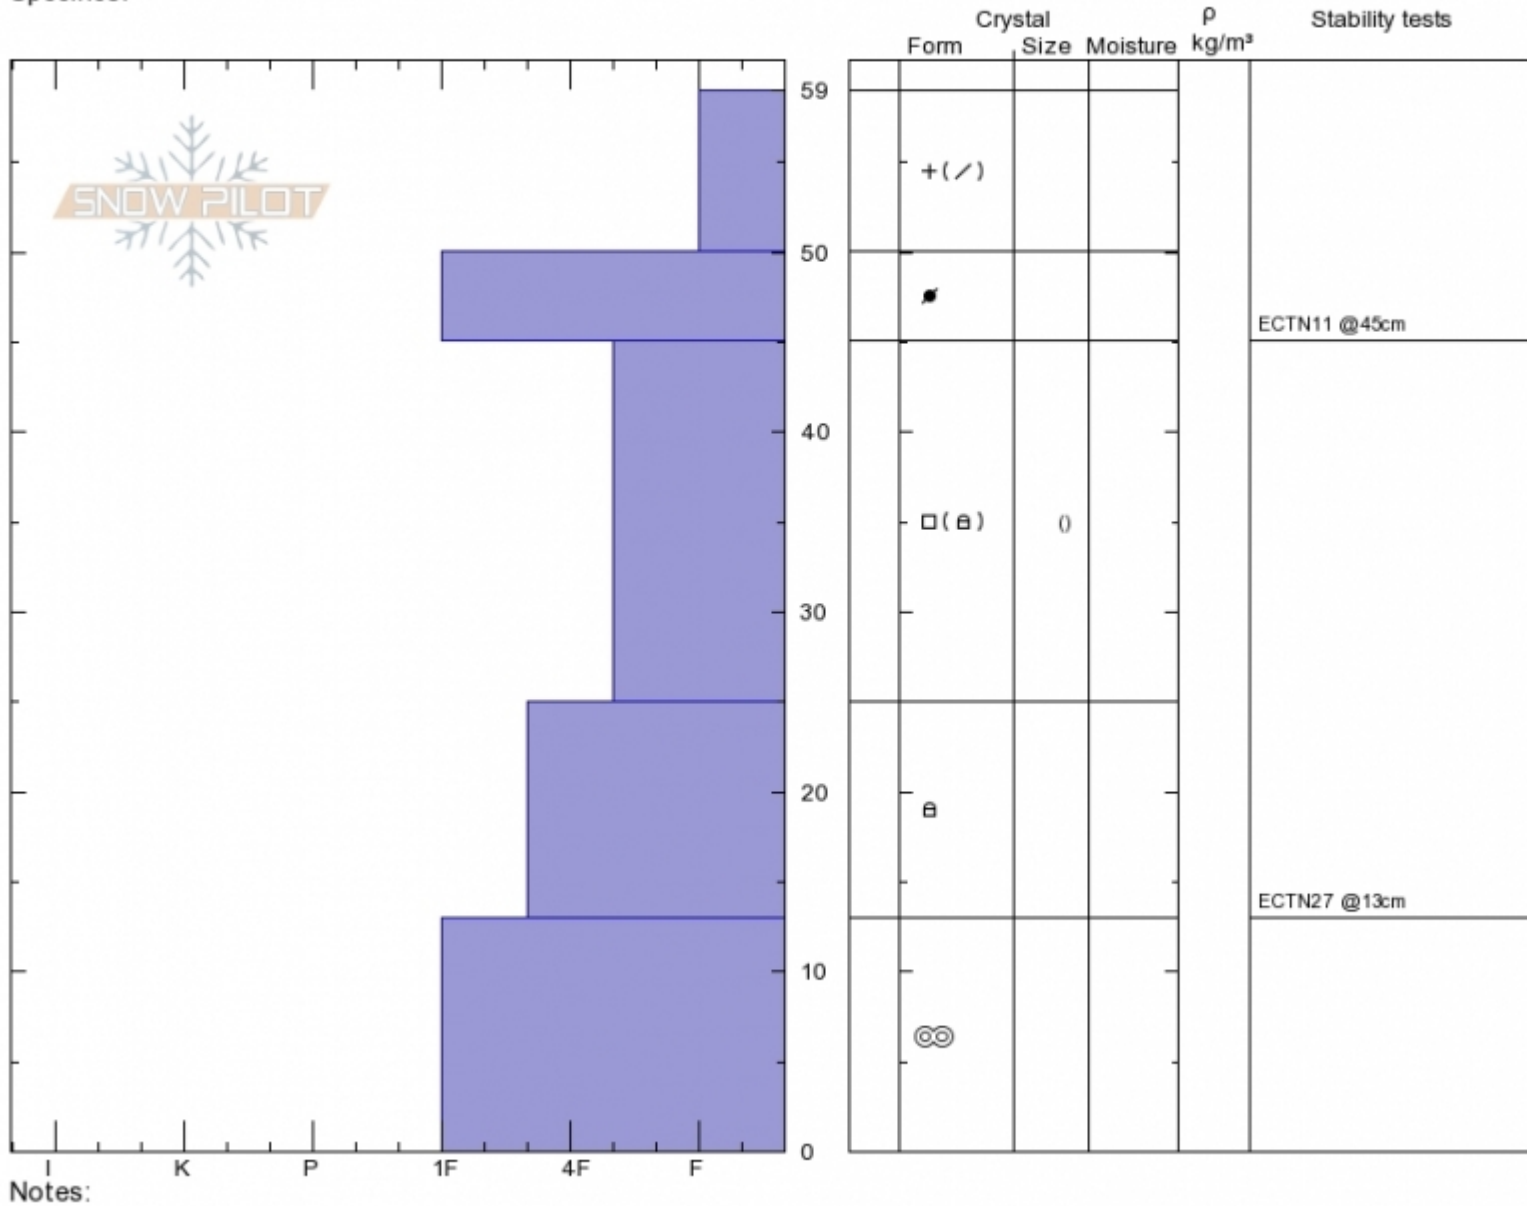

Middle Basin
Madison Range-N
MT
 Elevation: **9201 ft**
 Aspect: **75°**
 Specifics:

Alex Marienthal
11/03/2019 - 11:30am
 Co-ord: **45.32411N, -111.38105W**
 Slope Angle: **27°**
 Wind Loading: **no**

Stability: **Good**
 Air Temperature:
 Sky Cover: **BKN**
 Precipitation:
 Wind: **W Light Breeze**

HS:**59**
 Stability Test Notes

Layer No

Notes:
 Advisory Region
 Northern Madison
 Longitude
 -111.38W
 Latitude
 45.34N
 Northern Madison, 2019-11-04