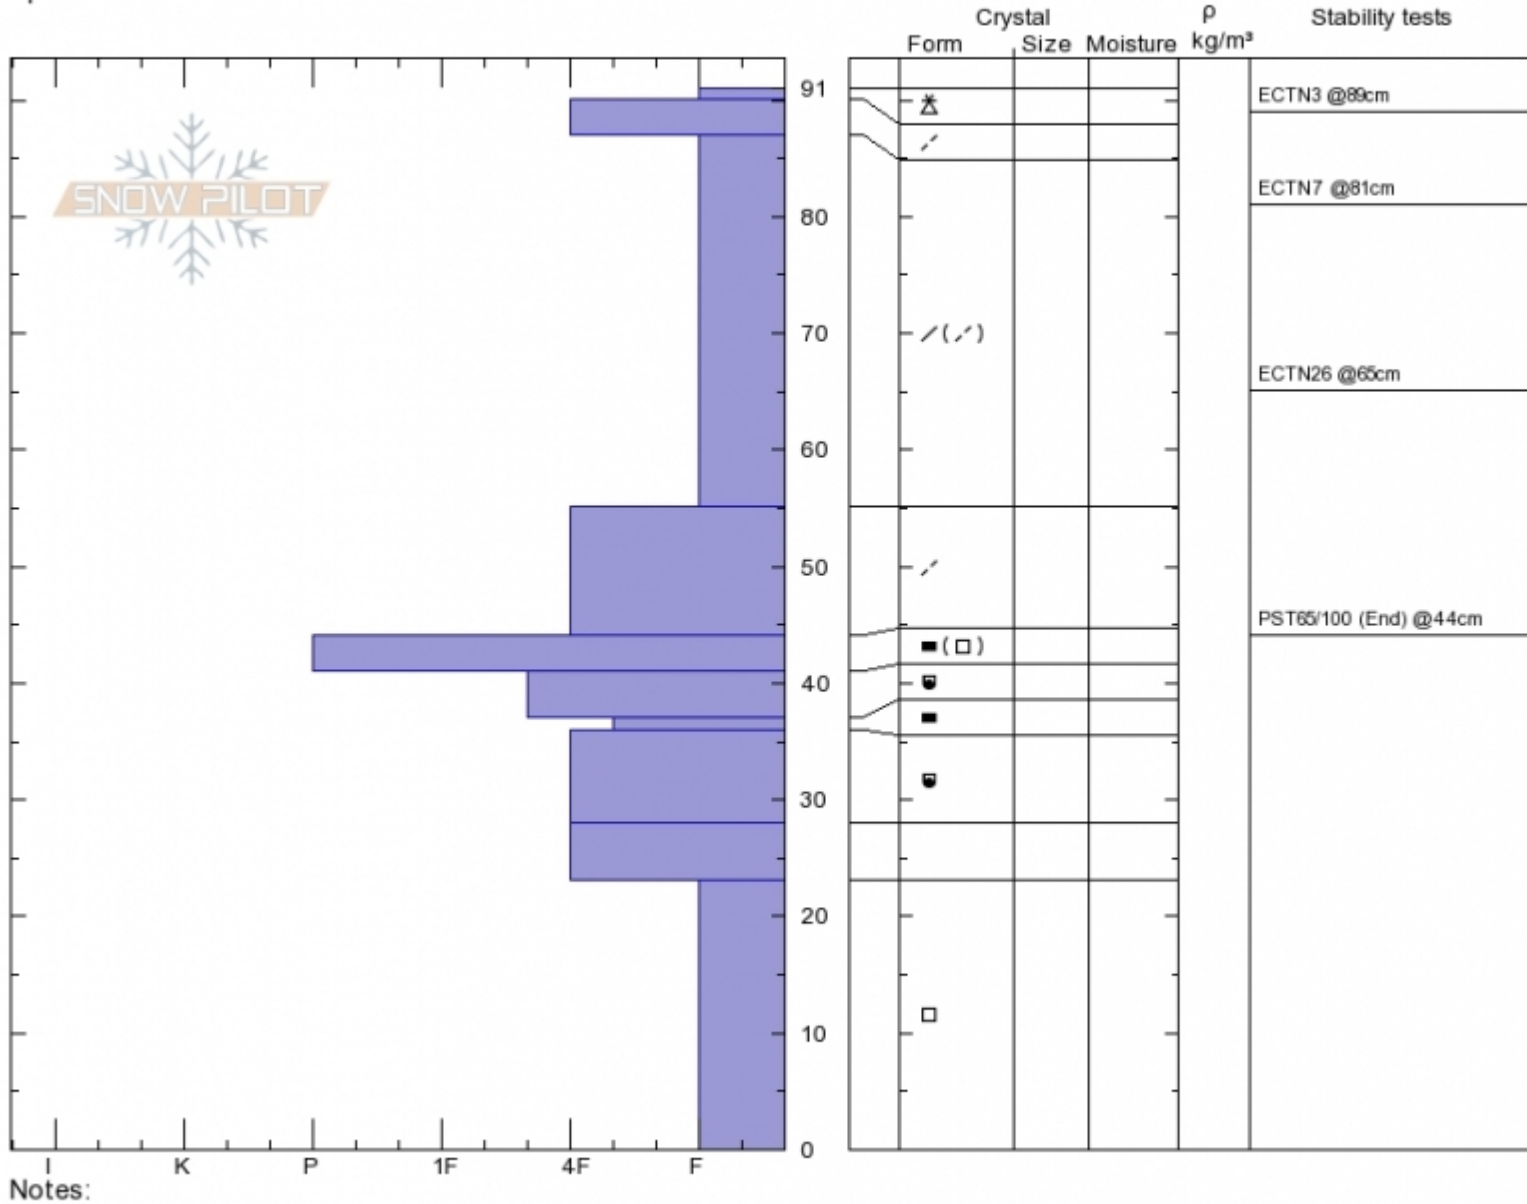

Wolverine
Gallatin Range-N
MT
 Elevation: **7732 ft**
 Aspect: **110°**
 Specifics:

Gabrielle Antonioli
11/05/2019 - 1:00pm
 Co-ord: **45.83728N, -110.93625W**
 Slope Angle: **28°**
 Wind Loading:

Stability: **Good**
 Air Temperature: **0°C**
 Sky Cover: **FEW**
 Precipitation: **NO**
 Wind: **Calm**

HS: **91**
 Stability Test Notes

Layer No

Advisory Region
 Bridger Range
 Longitude
 -110.93W
 Latitude
 45.83N
 Bridger Range, 2019-11-06