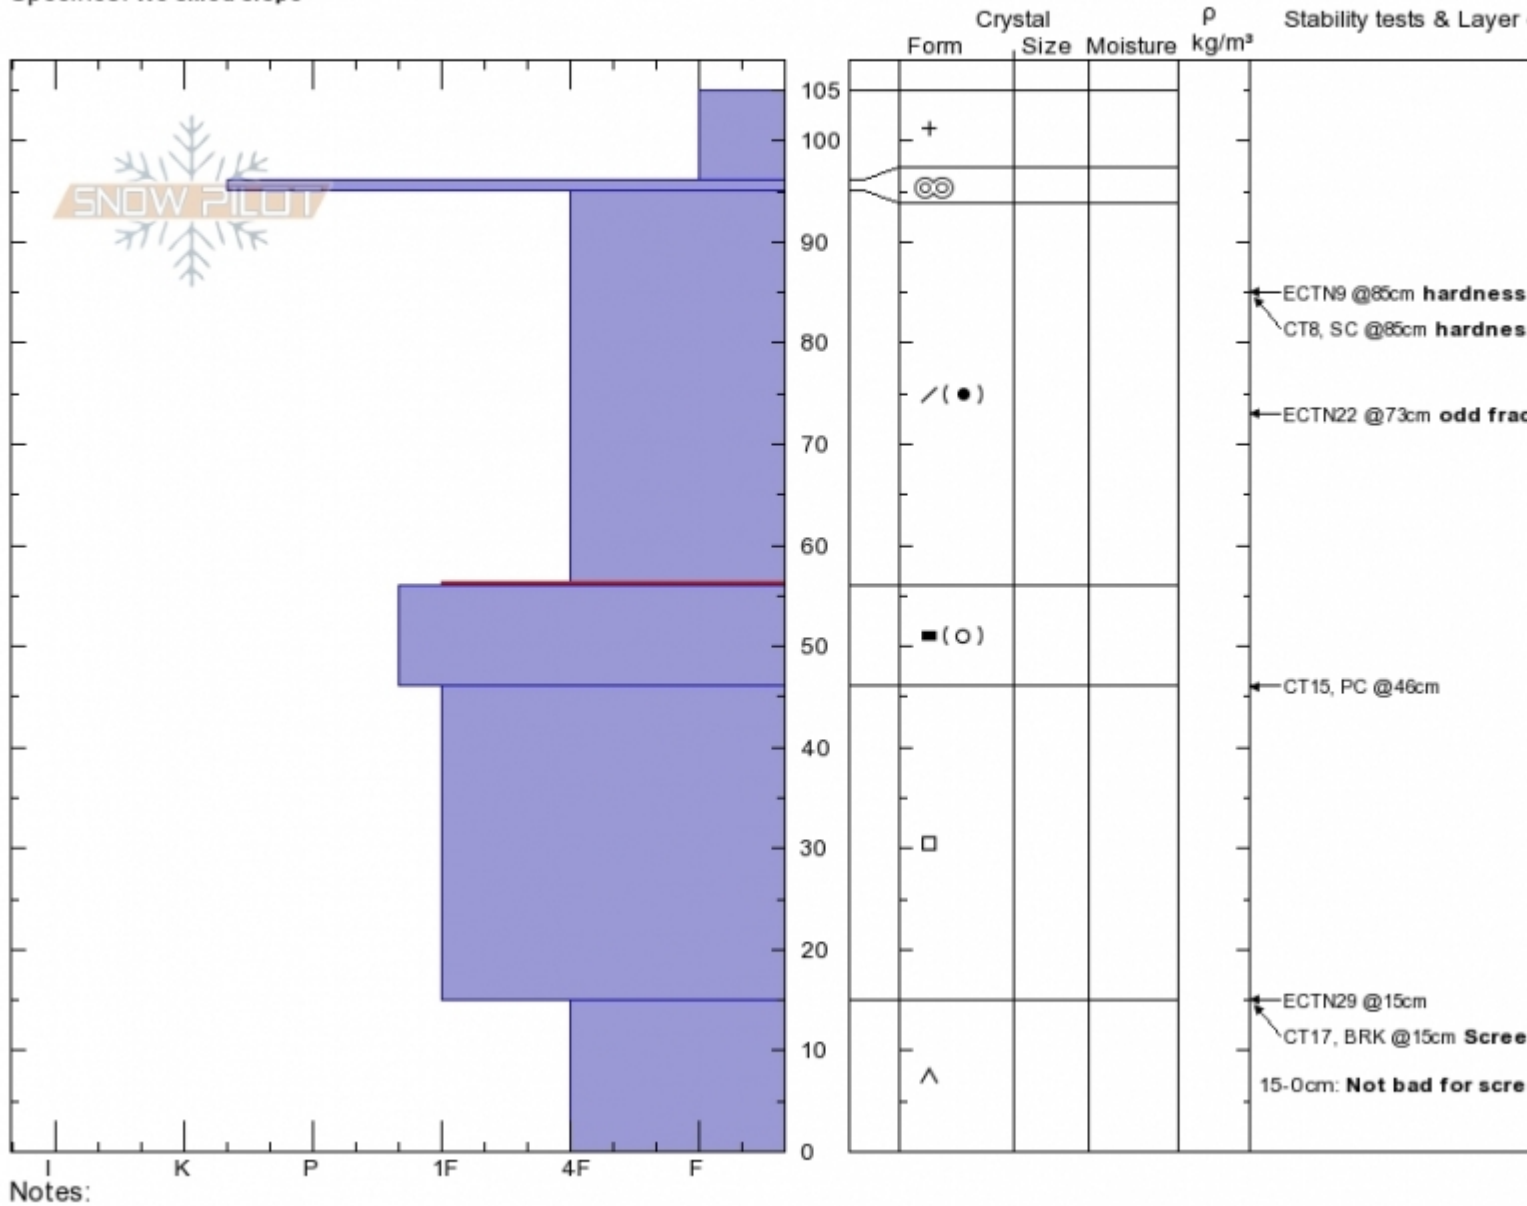

Near the Nipple Pit
 Bridger Range
 MT
 Elevation: 7536 ft
 Aspect: E
 Specifics: We skied slope

Zachary Miller
 11/11/2019 - 12:00pm
 Co-ord: 45.83742N, -110.93583W
 Slope Angle: 30°
 Wind Loading:

Stability:
 Air Temperature: -5°C
 Sky Cover: CLR
 Precipitation: NO
 Wind: SW Light Breeze

HS:105 Layer Notes:
 95-56cm: Problematic layer
 15-0cm: Not bad for scree

Advisory Region
 Bridger Range
 Longitude
 -110.92W
 Latitude
 45.82N
 Bridger Range, 2019-11-13