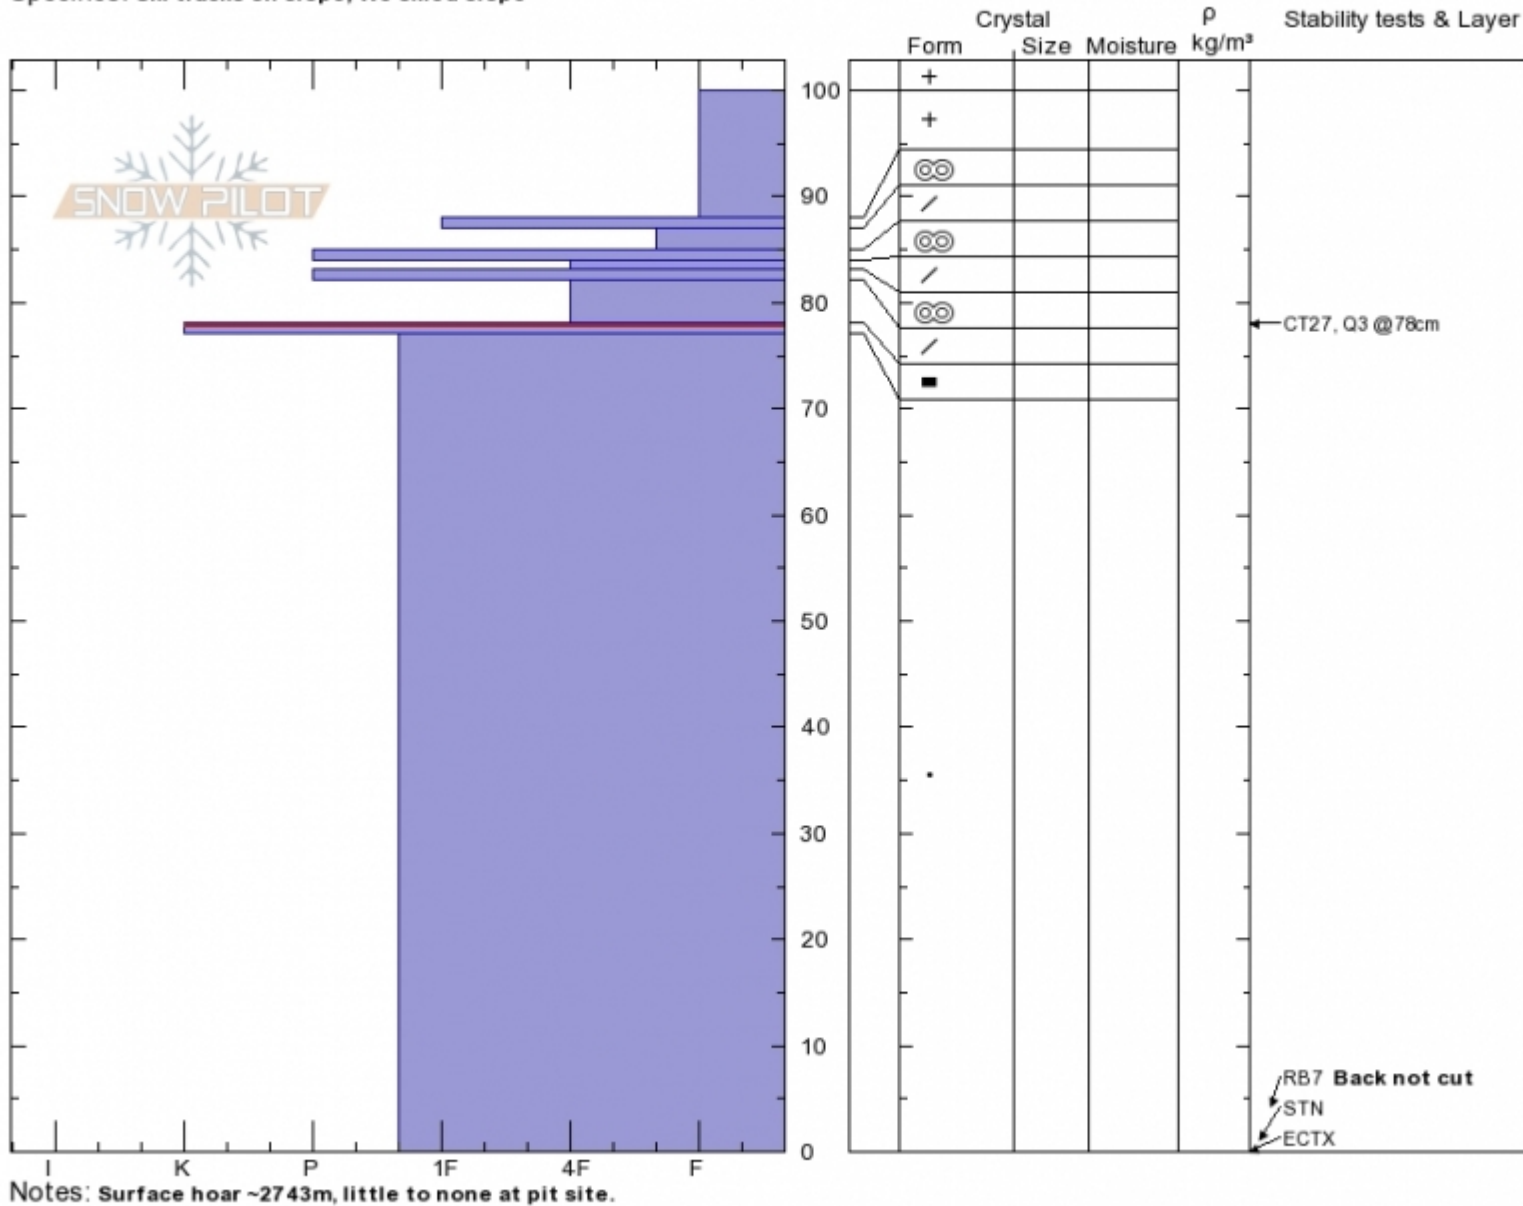

**Mt. Blackmore**  
**Gallatin Range-N**  
**MT**  
 Elevation: **2816 m**  
 Aspect: **NE**  
 Specifics: **Ski tracks on slope; We skied slope**

**Kevin Stewart**  
**11/21/2019 - 2:17pm**  
 Co-ord: **45.44225N, -110.99630W**  
 Slope Angle: **30°**  
 Wind Loading: **no**

Stability: **Very Good**  
 Air Temperature: **-4°C**  
 Sky Cover: **FEW**  
 Precipitation: **NO**  
 Wind: **E Light Breeze**

HS: **100**    Layer Notes:  
 78-77cm: **Problematic layer**

Advisory Region  
 Northern Gallatin  
 Longitude  
 -111.00W  
 Latitude  
 45.44N  
 Northern Gallatin, 2019-11-22