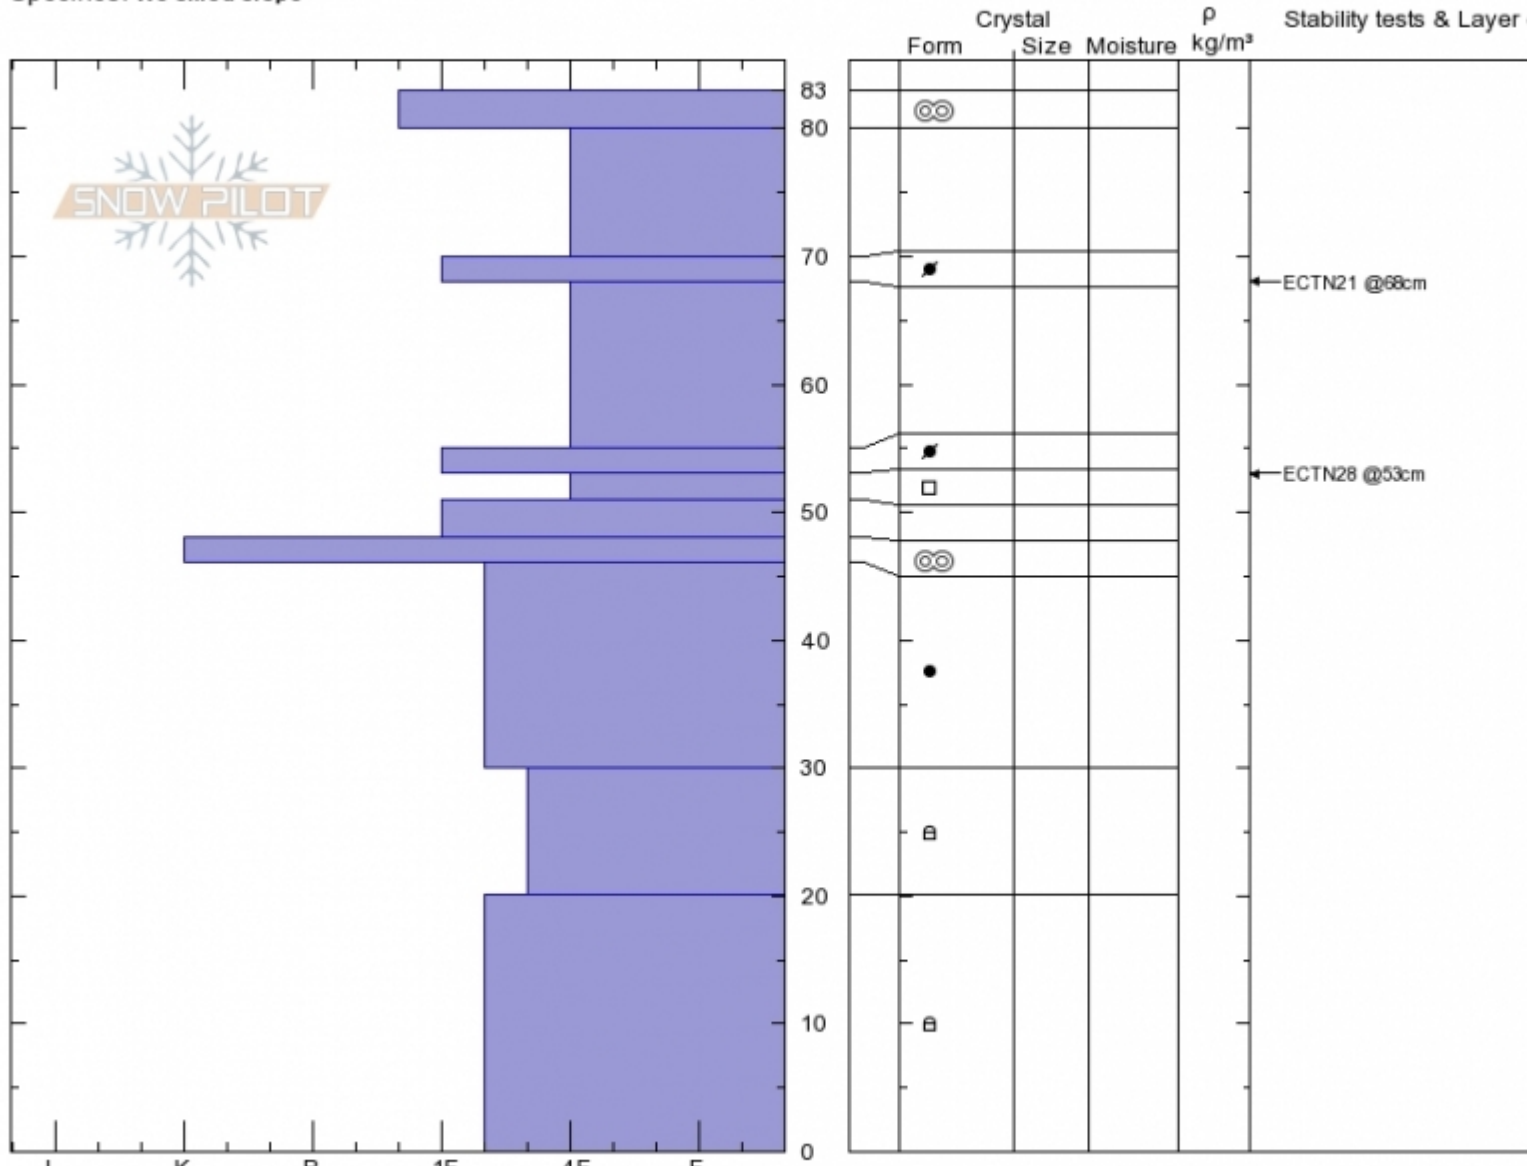

NE Miller Ridge  
 Beartooths  
 MT  
 Elevation: 9507 ft  
 Aspect: 28°  
 Specifics: We skied slope

Beau Fredlund  
 11/08/2019 - 11:00am  
 Co-ord: 45.03509N, -109.95297E  
 Slope Angle: 30°  
 Wind Loading:

Stability:  
 Air Temperature:  
 Sky Cover: CLR  
 Precipitation: NO  
 Wind:

HS:83  
 Layer Notes:  
 53-51cm: Problematic layer

Notes: Some surface hoar found today- mostly in the lower and mid elevations. The upper elevation terrain/above treeline, was generally  
 No collapsing nor cracking experienced today.

Advisory Region  
 Cooke City  
 Longitude  
 -109.97W  
 Latitude  
 45.04N  
 Cooke City, 2019-11-24