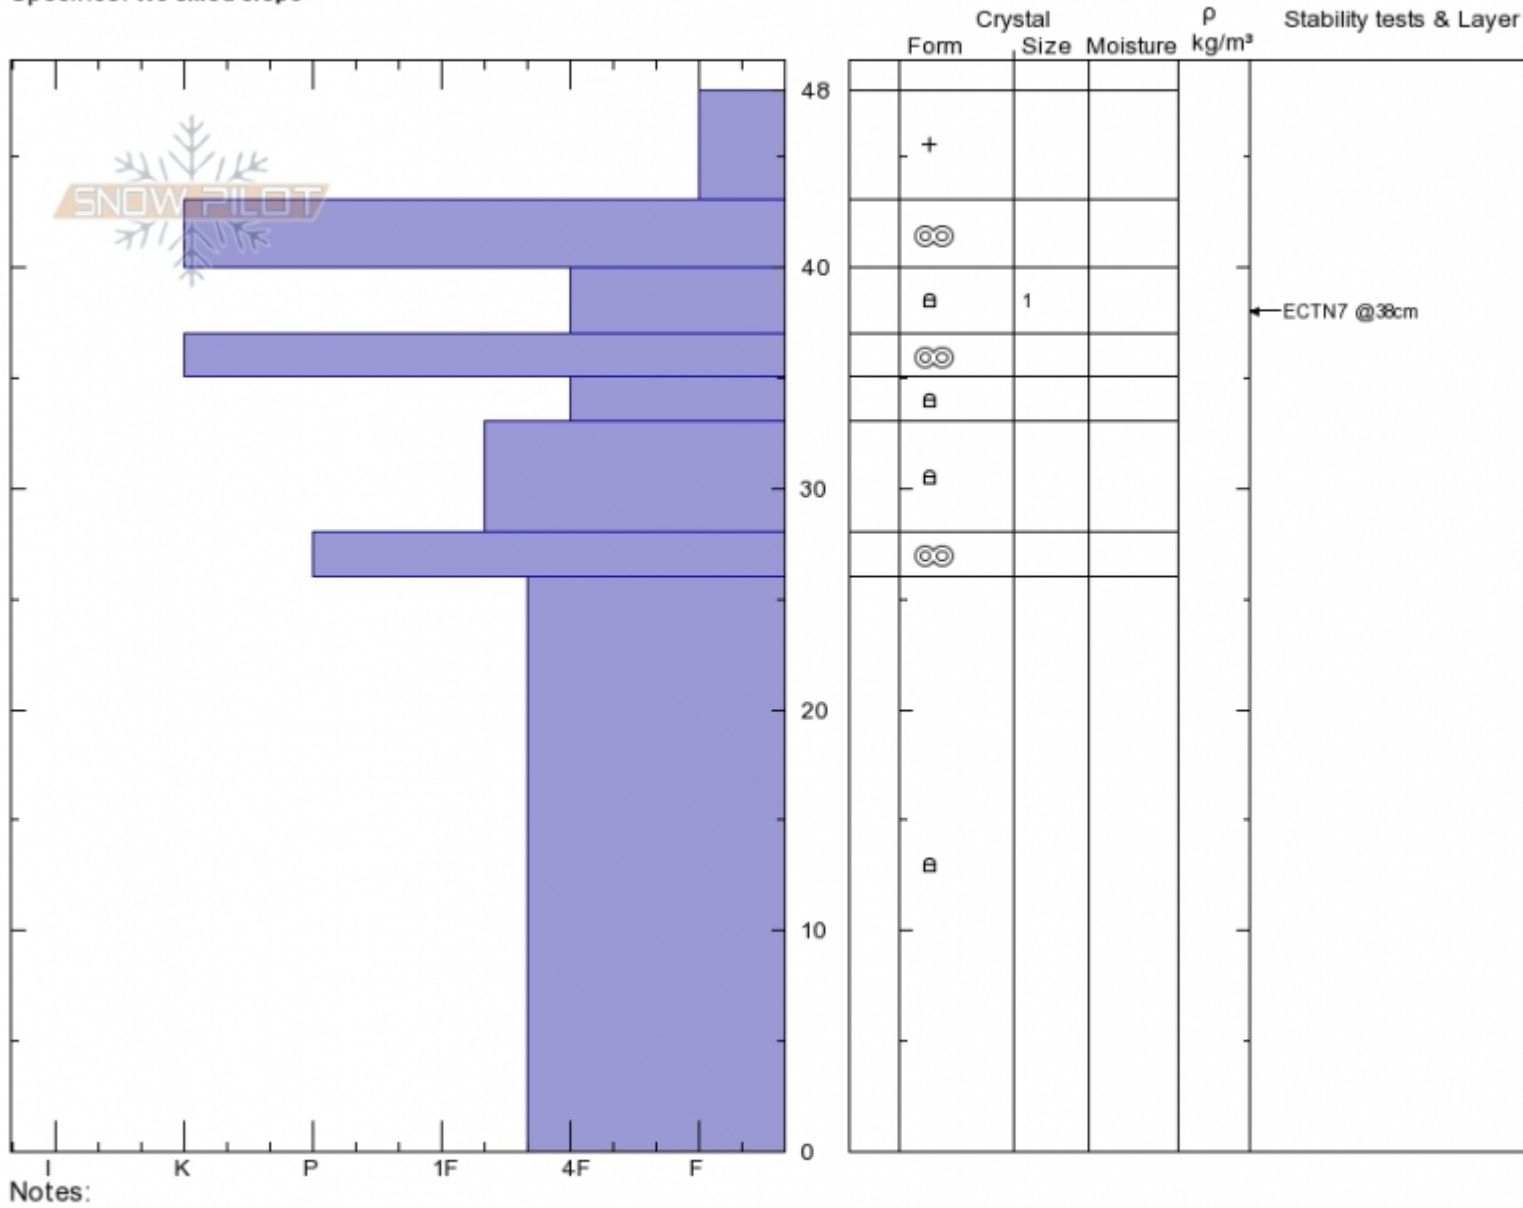

Lower east Mt Republic Beau Fredlund
Absaroka Range 11/16/2019 - 3:00pm
MT Co-ord: 45.00086N, -109.94285E
 Elevation: 8887 ft Slope Angle: 27°
 Aspect: 85° Wind Loading:
 Specifics: We skied slope

Stability:
 Air Temperature:
 Sky Cover:
 Precipitation:
 Wind:

HS:48 Layer Notes:
 40-37cm: Problematic layer

Advisory Region
 Cooke City
 Longitude
 -109.96W
 Latitude
 45.00N
 Cooke City, 2019-11-24