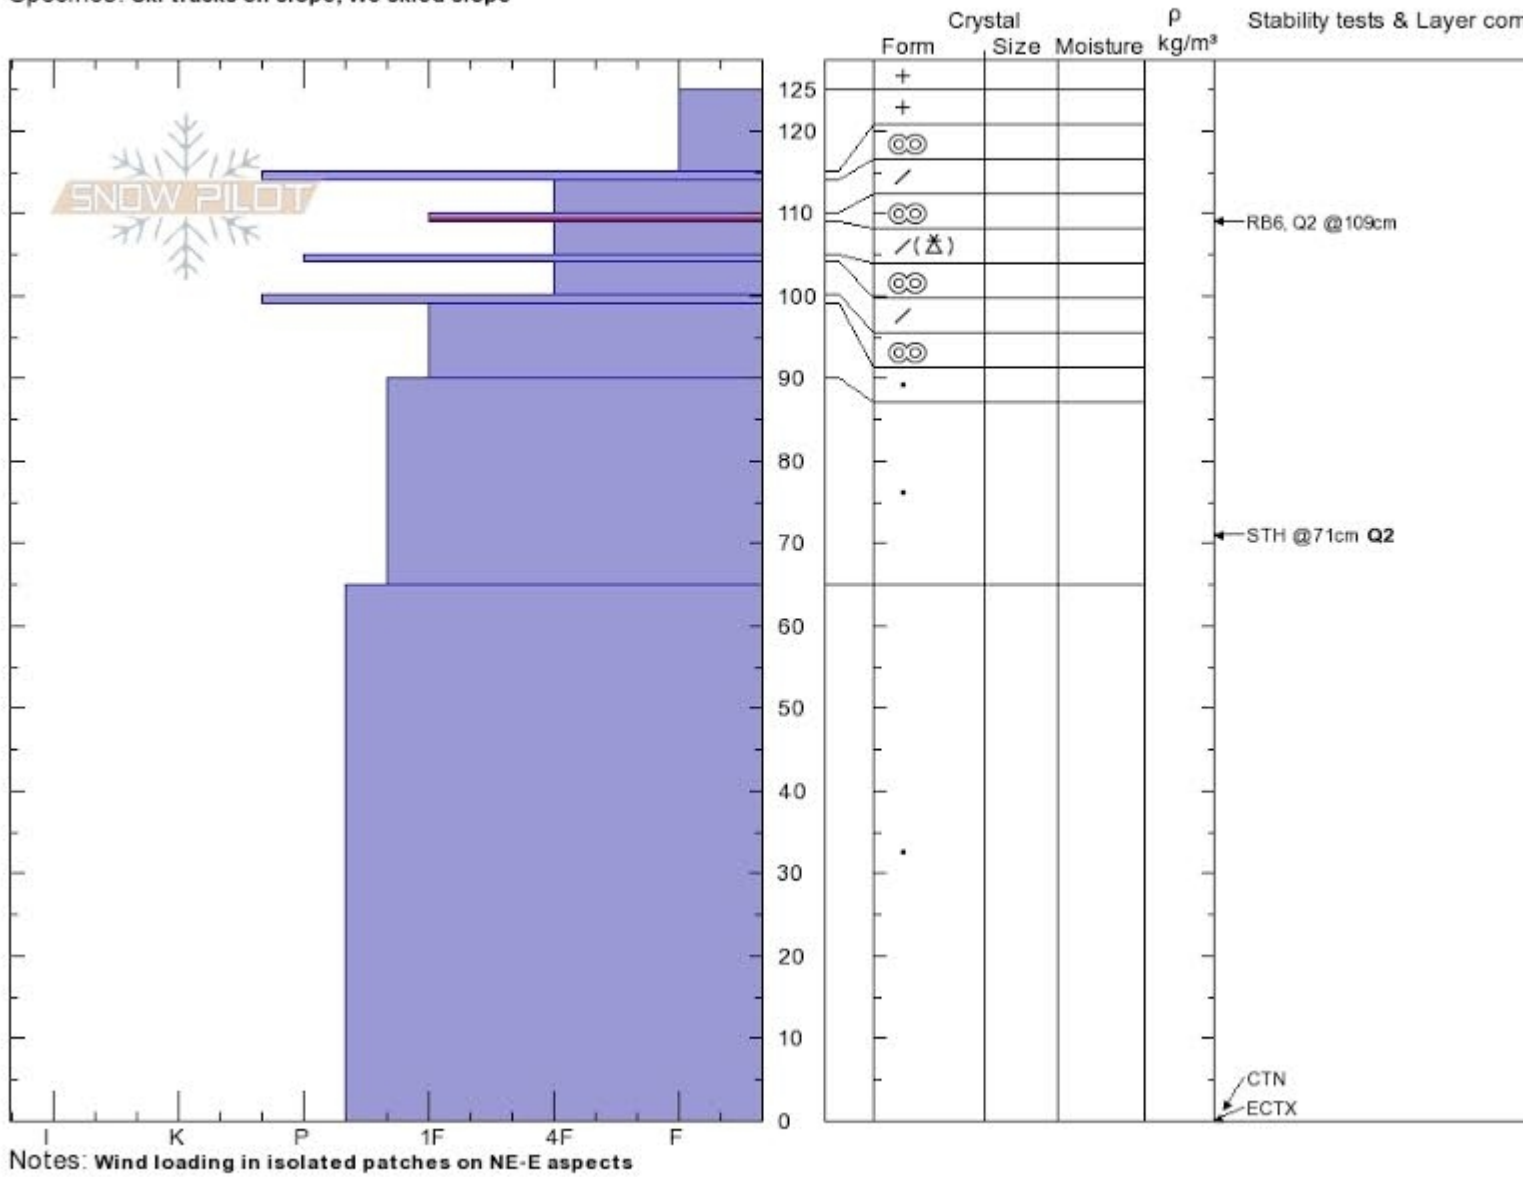

**Mt. Blackmore**  
**Gallatin Range-N**  
**MT**  
 Elevation: **2843 m**  
 Aspect: **NE**  
 Specifics: **Ski tracks on slope; We skied slope**

**Kevin Stewart**  
**11/23/2019 - 12:41pm**  
 Co-ord: **45.44311N, -110.99828W**  
 Slope Angle: **35°**  
 Wind Loading: **no**

Stability: **Good**  
 Air Temperature: **-2.8°C**  
 Sky Cover: **OVC**  
 Precipitation: **NO**  
 Wind: **E Moderate**

HS: **125** Layer Notes:  
 110-109cm: **Problematic layer**

Advisory Region  
 Northern Gallatin  
 Longitude  
 -111.00W  
 Latitude  
 45.44N  
 Northern Gallatin, 2019-11-24