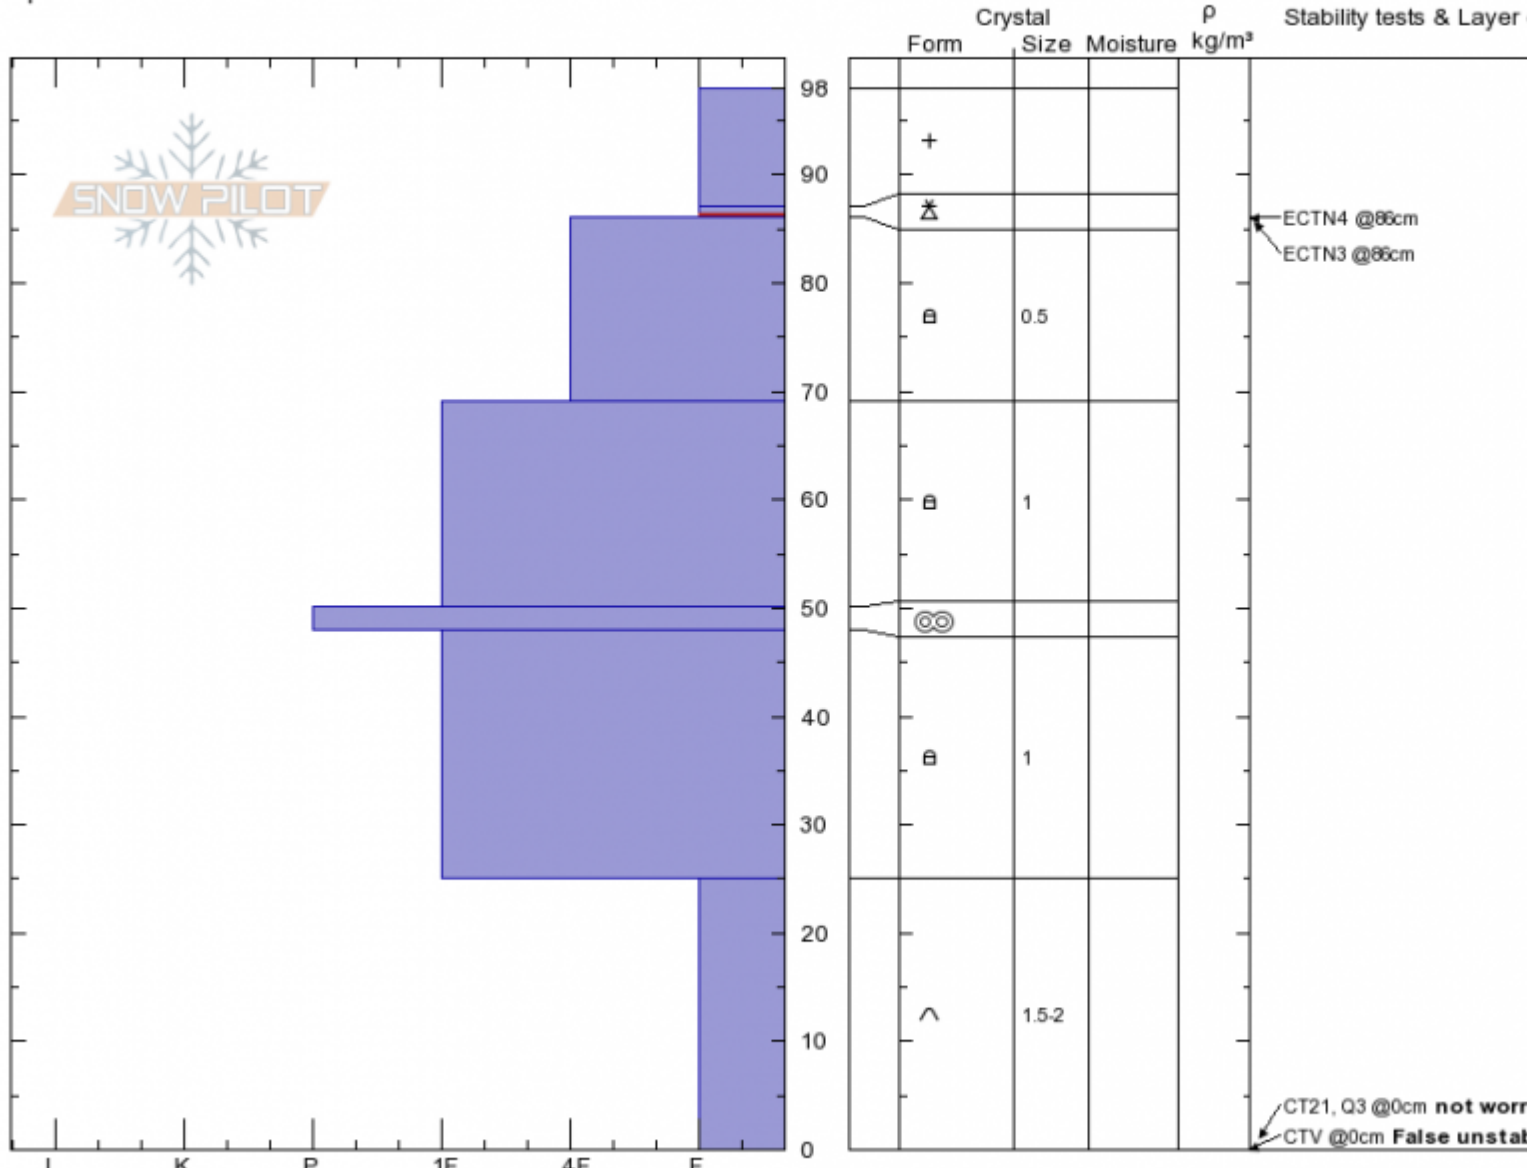

Almost Died
Cooke City
MT
 Elevation: **9694 ft**
 Aspect: **NE**
 Specifics:

Doug Chabot-Admin
11/27/2019 - 9:15am
 Co-ord: **45.05220N, -109.93894W**
 Slope Angle: **28°**
 Wind Loading: **previous**

Stability: **Good**
 Air Temperature: **-14°C**
 Sky Cover: **OVC**
 Precipitation: **NO**
 Wind:

HS:**98** Layer Notes:
 87-86cm: **Problematic layer**

Notes: I may have not cut the column square on my first CT which tipped over (CTV).

Advisory Region
 Cooke City
 Longitude
 -109.95W
 Latitude
 45.06N
 Cooke City, 2019-11-27