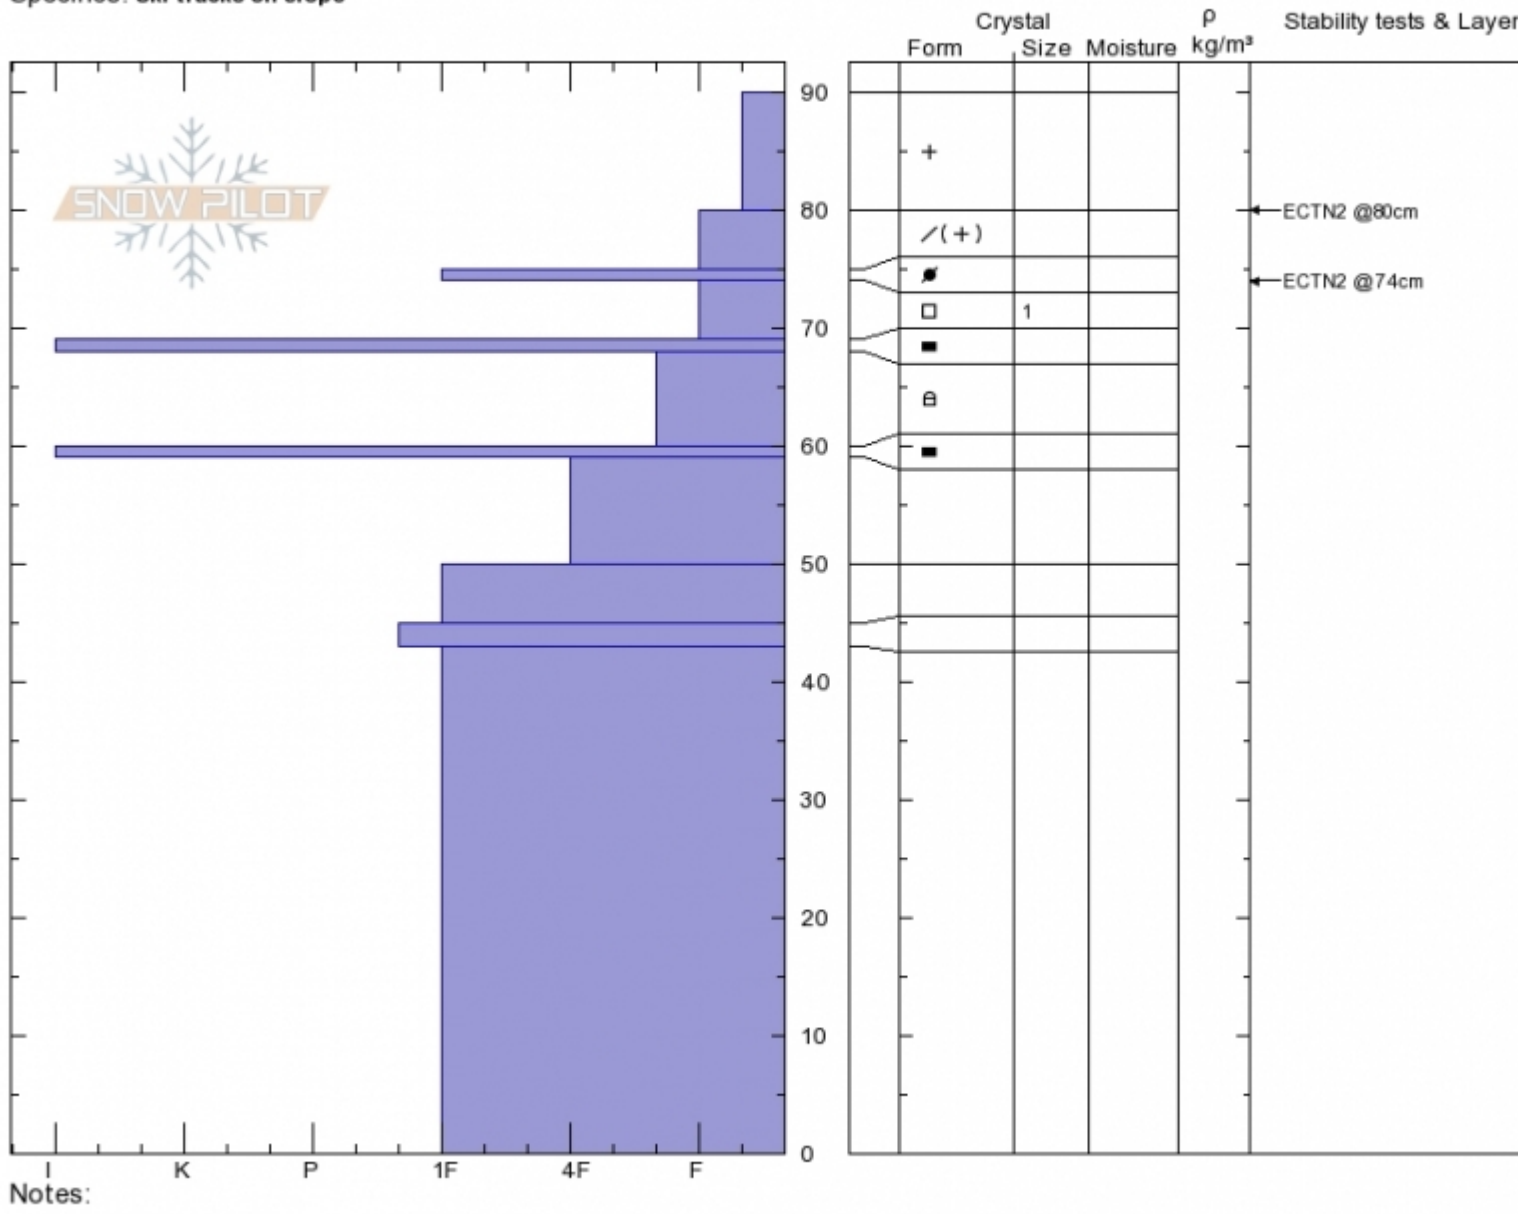

Beehive, Going Home
Madison Range-N
MT
 Elevation: **9065 ft**
 Aspect: **294°**
 Specifics: **Ski tracks on slope**

Spencer Jonas
11/30/2019 - 11:30am
 Co-ord: **45.33212N, -111.38560W**
 Slope Angle: **29°**
 Wind Loading:

Stability: **HS:90**
 Air Temperature:
 Sky Cover: **FEW**
 Precipitation: **NO**
 Wind: **Calm**

Layer Notes:

Notes:

Advisory Region
 Northern Madison
 Longitude
 -111.39W
 Latitude
 45.34N
 Northern Madison, 2019-11-30