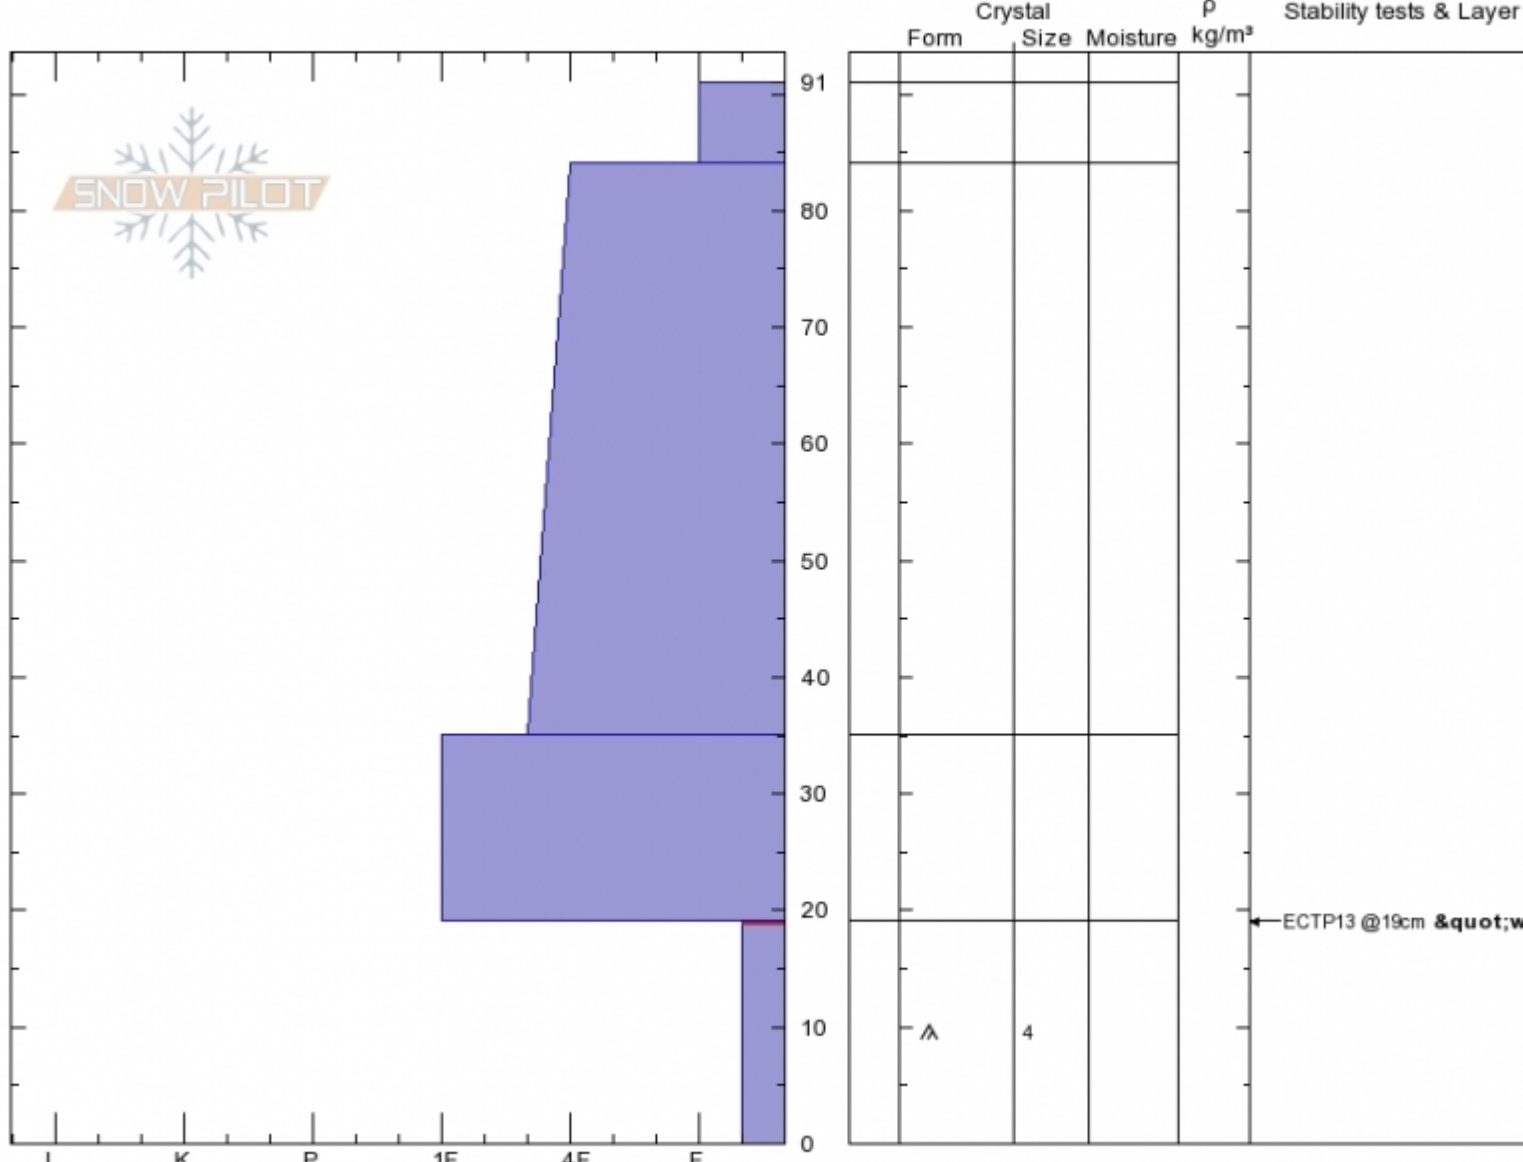

Sunlight Basin
 Madison Range-S
 MT

Elevation: 9343 ft
 Aspect: N

Doug Chabot-Admin
 12/03/2019 - 11:10am
 Co-ord: 44.97067N, -111.30790W
 Slope Angle: 25°
 Wind Loading: previous

Stability: **Poor**
 Air Temperature:
 Sky Cover: **CLR**
 Precipitation: **NO**
 Wind:

HS:91 Layer Notes:
 19-0cm: **Problematic layer**

Specifics: Collapsing, widespread; Recent activity on similar slopes; Recent activity on different slopes

Notes: We collapsed the slope as we approached the pit site on foot.

Advisory Region
 Southern Madison
 Longitude
 -111.31W
 Latitude
 44.97N
 Southern Madison, 2019-12-04