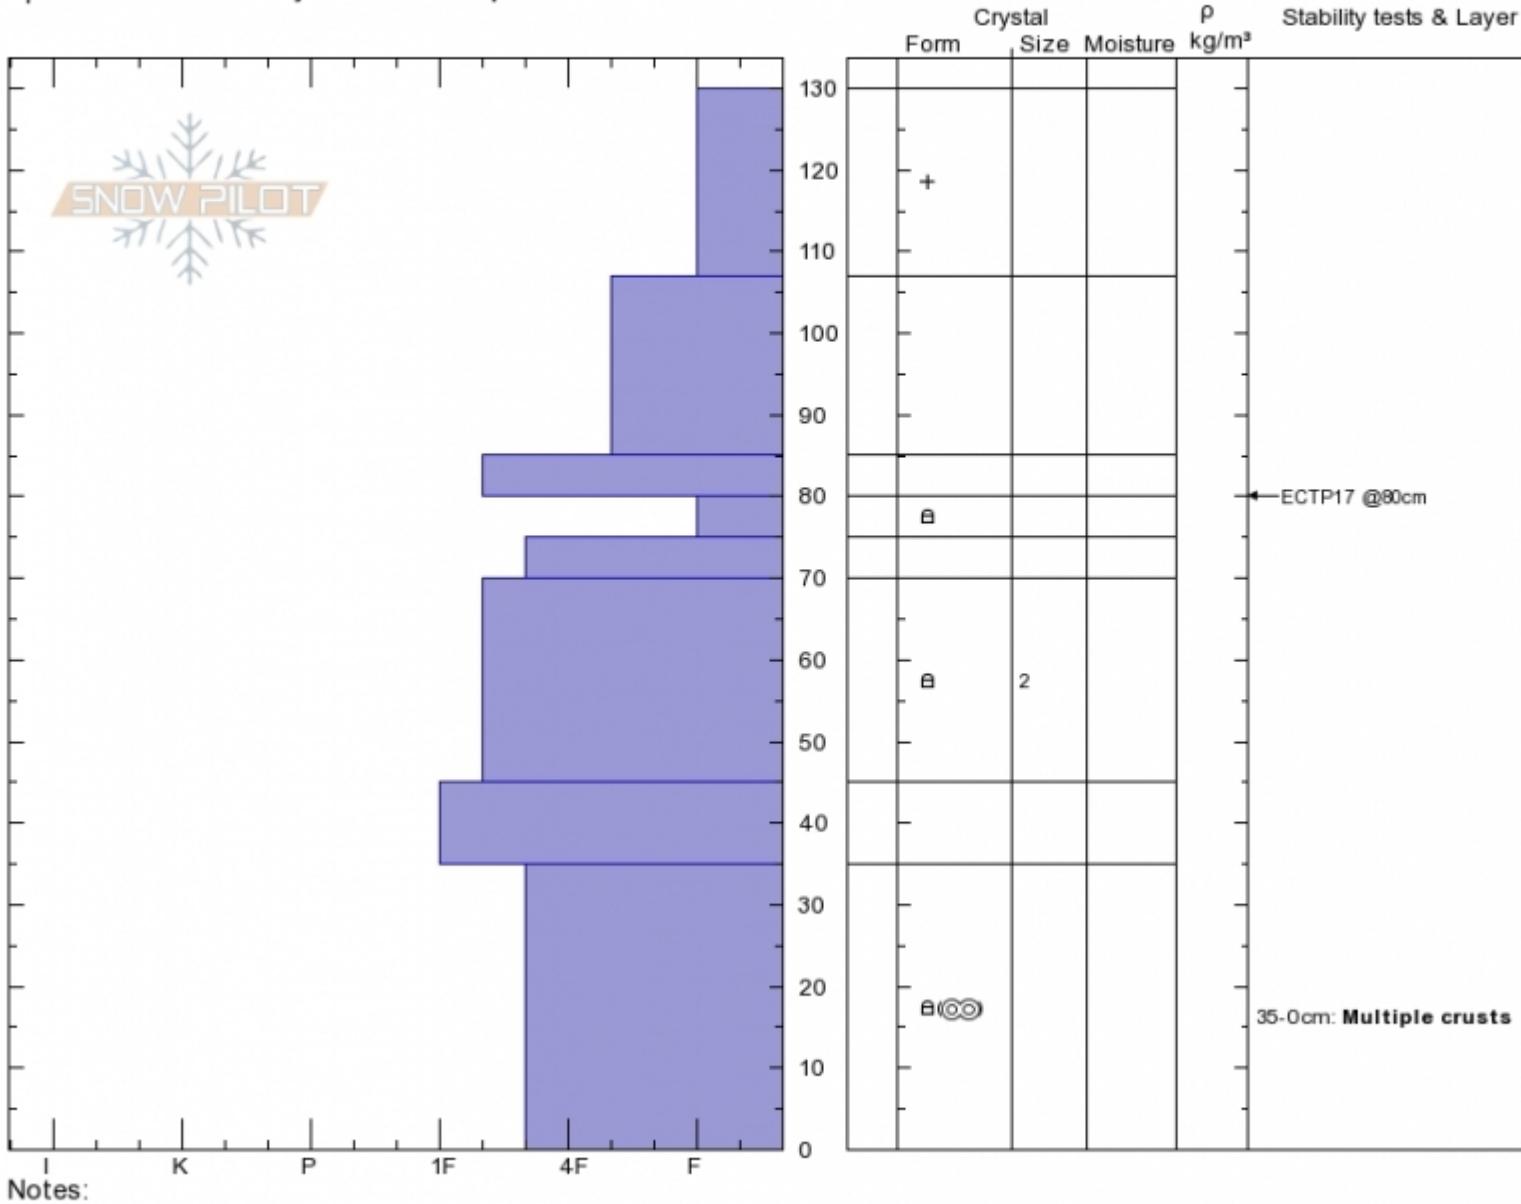

Scotch Bonnet
Cooke City
MT
 Elevation: **9800 ft**
 Aspect: **185°**
 Specifics: **Recent activity on different slopes**

Ian Hoyer
12/09/2019 - 10:00am
 Co-ord: **45.06970N, -109.94284W**
 Slope Angle: **25°**
 Wind Loading:

Stability: **Fair**
 Air Temperature:
 Sky Cover: **BKN**
 Precipitation: **NO**
 Wind: **Calm**

HS:130 Layer Notes:
 80-75cm: **Problematic layer**
 35-0cm: **Multiple crusts**

Advisory Region
 Cooke City
 Longitude
 -109.95W
 Latitude
 45.06N
 Cooke City, 2019-12-09