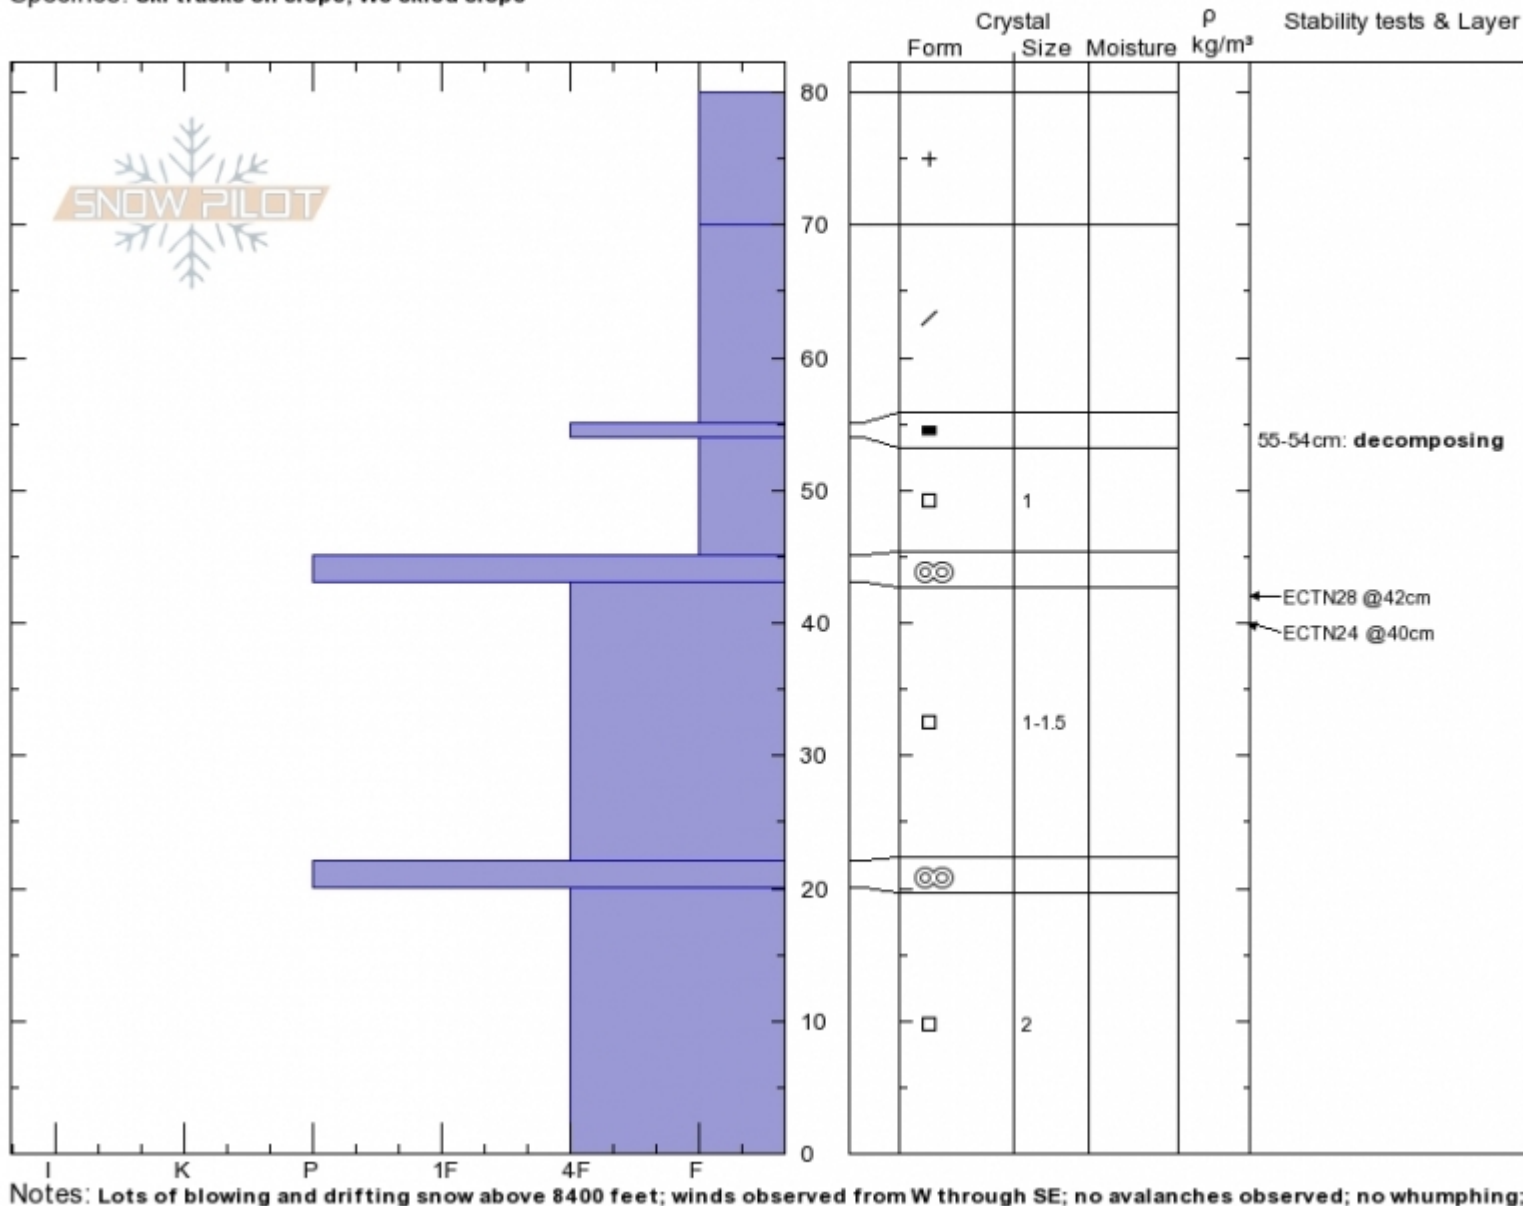

Mt Blackmore Dec 12
 Gallatin Range-N
 MT
 Elevation: 9418 ft
 Aspect: E
 Specifics: Ski tracks on slope; We skied slope

Alexis Alloway
 12/12/2019 - 11:15am
 Co-ord: 12T 500092E 5032524N
 Slope Angle: 30°
 Wind Loading: yes

Stability: **Good**
 Air Temperature:
 Sky Cover: **BKN**
 Precipitation: **NO**
 Wind: **SW Moderate**

HS:80
 Layer Notes:
 55-54cm: **decomposing**
 43-22cm: **Problematic layer**

Advisory Region
 Northern Gallatin
 Longitude
 -111.00W
 Latitude
 45.44N
 Northern Gallatin, 2019-12-13