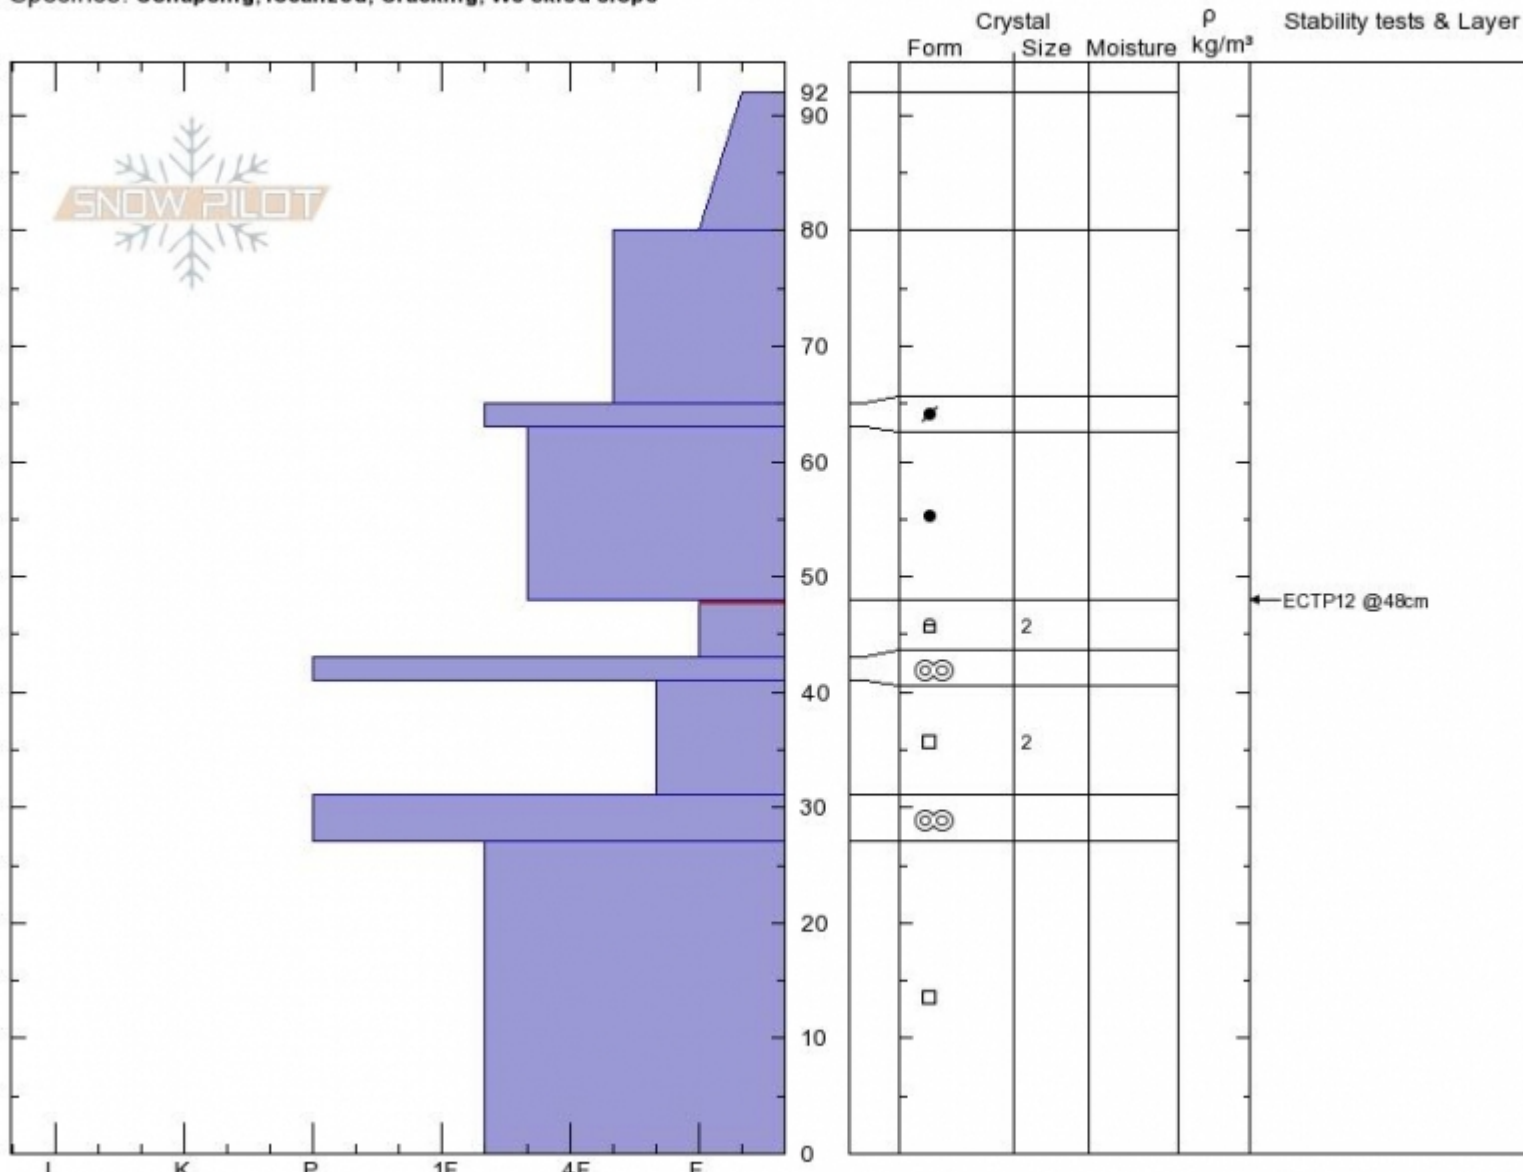

Central Park West  
 Absaroka Range  
 MT  
 Elevation: 9571 ft  
 Aspect: 260°  
 Specifics: Collapsing, localized; Cracking; We skied slope

Beau Fredlund  
 12/11/2019 - 11:00am  
 Co-ord: 44.98543N, -109.92695E  
 Slope Angle: 27°  
 Wind Loading: yes

Stability:  
 Air Temperature:  
 Sky Cover:  
 Precipitation: S2  
 Wind: W Moderate

HS:92  
 Layer Notes:  
 48-43cm: Problematic layer

Notes: Much shallower and weaker snow on windward SW aspects-like in this snowpit. NW aspects around this area have over 130cm HS forming in exposed areas due to the, blustery, westerly winds. Surface cracking in localized areas. Light density new snow.

Advisory Region  
 Cooke City  
 Longitude  
 -109.94W  
 Latitude  
 45.02N  
 Cooke City, 2019-12-13