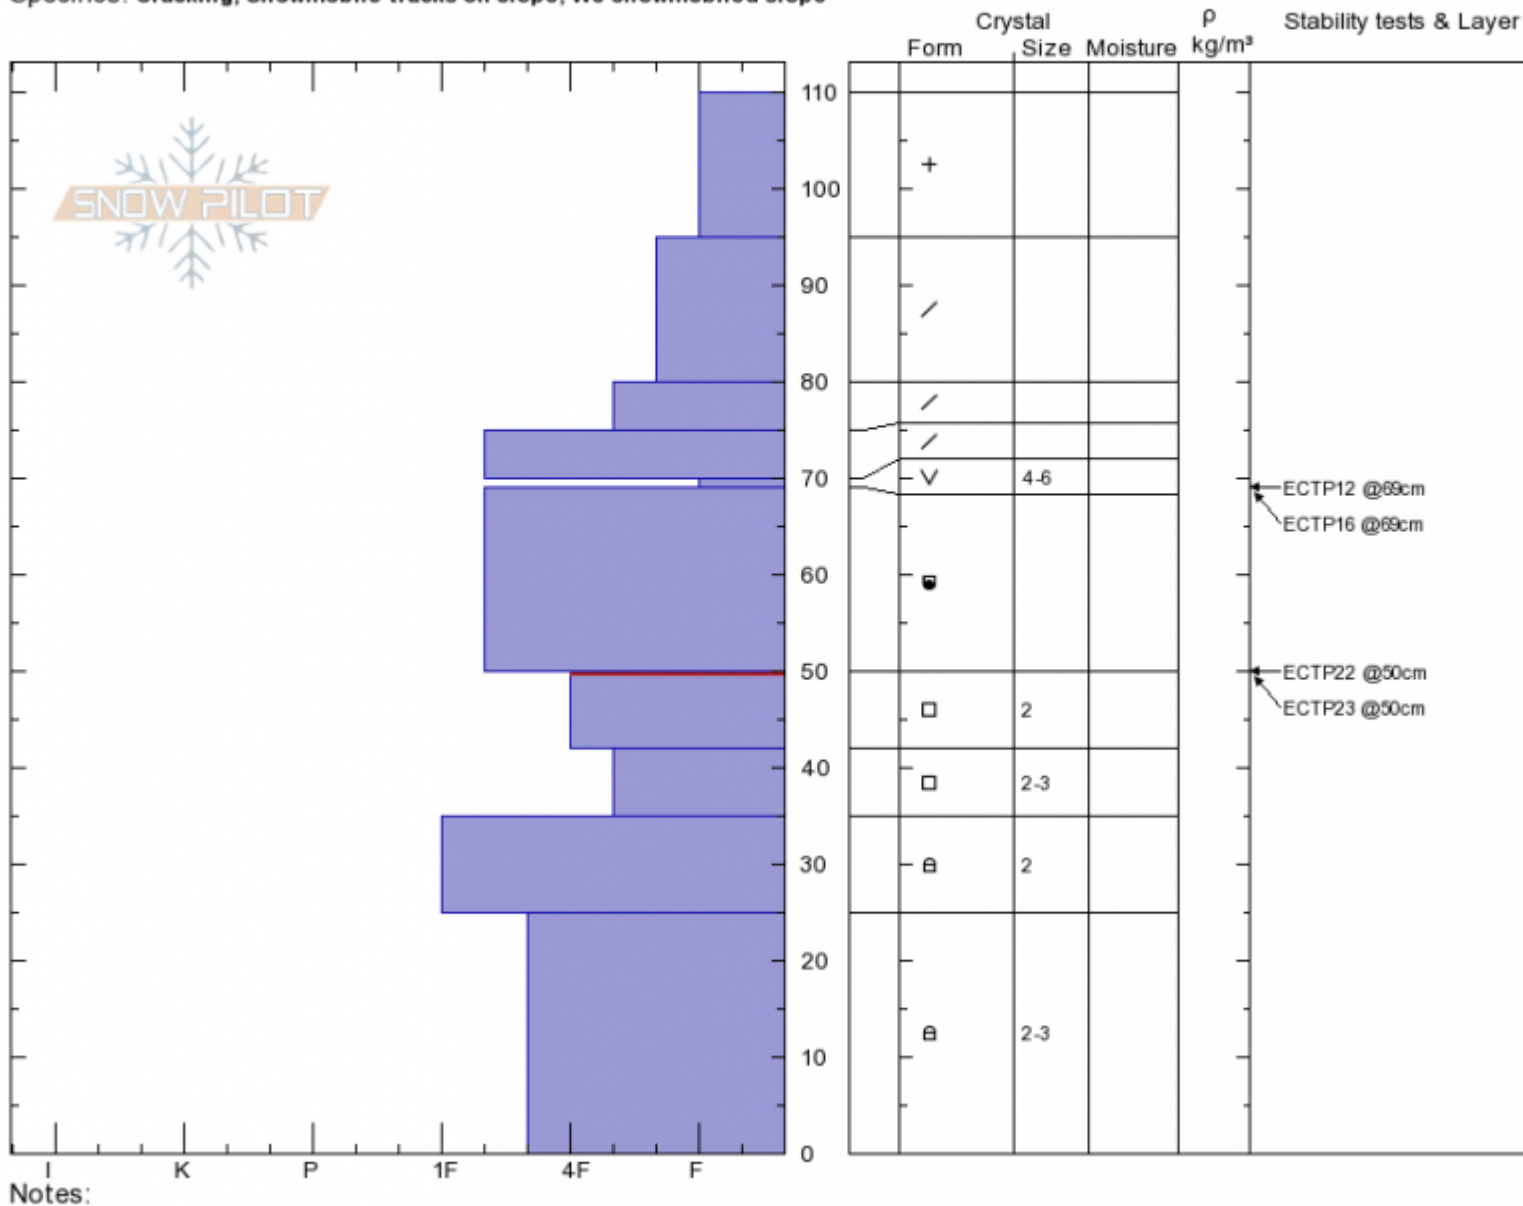

Sunlight Ridge
 Madison Range-S
 MT
 Elevation: 9430 ft
 Aspect: 93°
 Specifics: Cracking; Snowmobile tracks on slope; We snowmobiled slope

Andrew Schauer
 12/13/2019 - 12:30pm
 Co-ord: 44.96667N, -111.31030W
 Slope Angle: 20°
 Wind Loading: previous

Stability: **Poor**
 Air Temperature:
 Sky Cover: **BKN**
 Precipitation: **S-1**
 Wind: **S Light Breeze**

HS:110 Layer Notes:
 50-42cm: **Problematic layer**

Notes:
 Advisory Region
 Southern Madison
 Longitude
 -111.31W
 Latitude
 44.97N
 Southern Madison, 2019-12-13