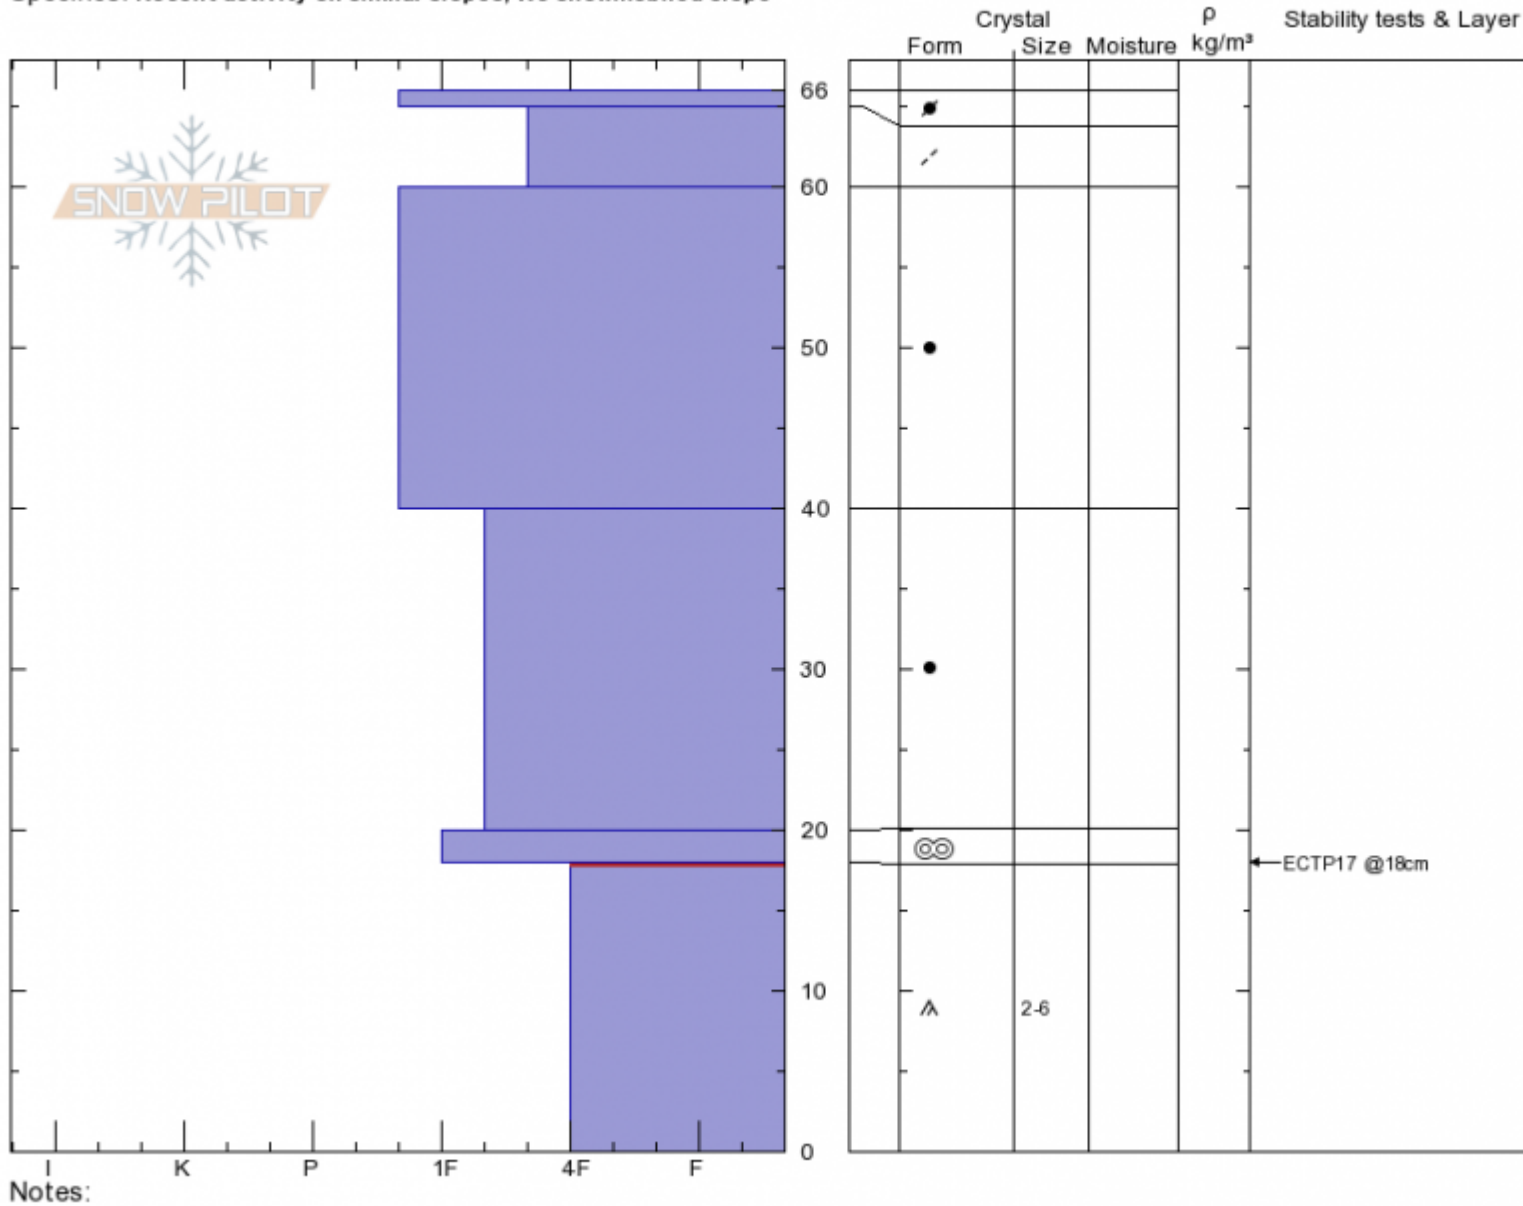

**Dead Tree Hill**  
**Lionhead Range**  
**MT**  
 Elevation: **8493 ft**  
 Aspect: **E**  
 Specifics: **Recent activity on similar slopes; We snowmobiled slope**

**Doug Chabot-Admin**  
**12/22/2019 - 10:10am**  
 Co-ord: **44.72546N, -111.31365W**  
 Slope Angle: **25°**  
 Wind Loading: **no**

Stability: **Fair**  
 Air Temperature: **-1°C**  
 Sky Cover: **OVC**  
 Precipitation: **NO**  
 Wind: **SW Moderate**

HS: **66**      Layer Notes:  
 18-0cm: **Problematic layer**

Advisory Region  
 Lionhead Range  
 Longitude  
 -111.32W  
 Latitude  
 44.71N  
 Lionhead Range, 2019-12-22