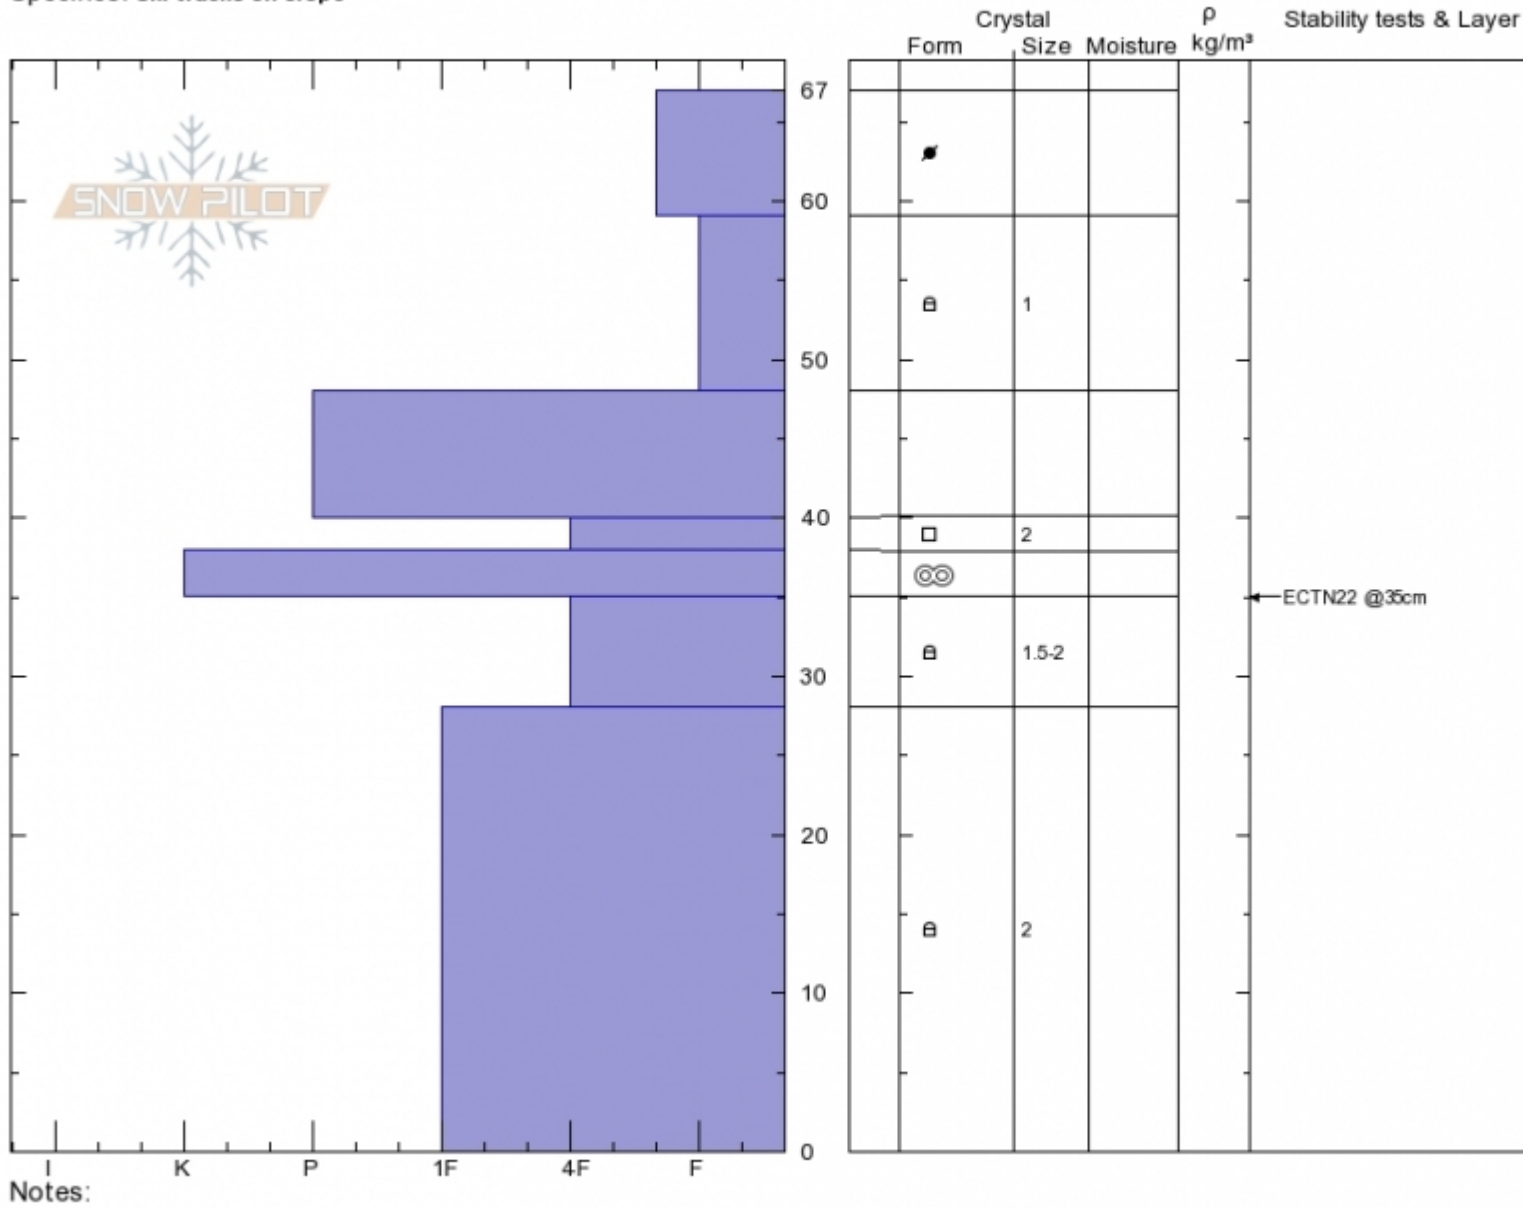

Northside Tyler's
 Madison Range-N
 MT
 Elevation: 8961 ft
 Aspect: 235°
 Specifics: Ski tracks on slope

Dave Zinn
 12/22/2019 - 10:50am
 Co-ord: 45.32190N, -111.38222W
 Slope Angle: 18°
 Wind Loading: previous

Stability: **Good**
 Air Temperature: -2.5°C
 Sky Cover: **OVC**
 Precipitation: **NO**
 Wind: **S Light Breeze**

HS:67 Layer Notes:

Advisory Region
 Northern Madison
 Longitude
 -111.39W
 Latitude
 45.34N
 Northern Madison, 2019-12-22