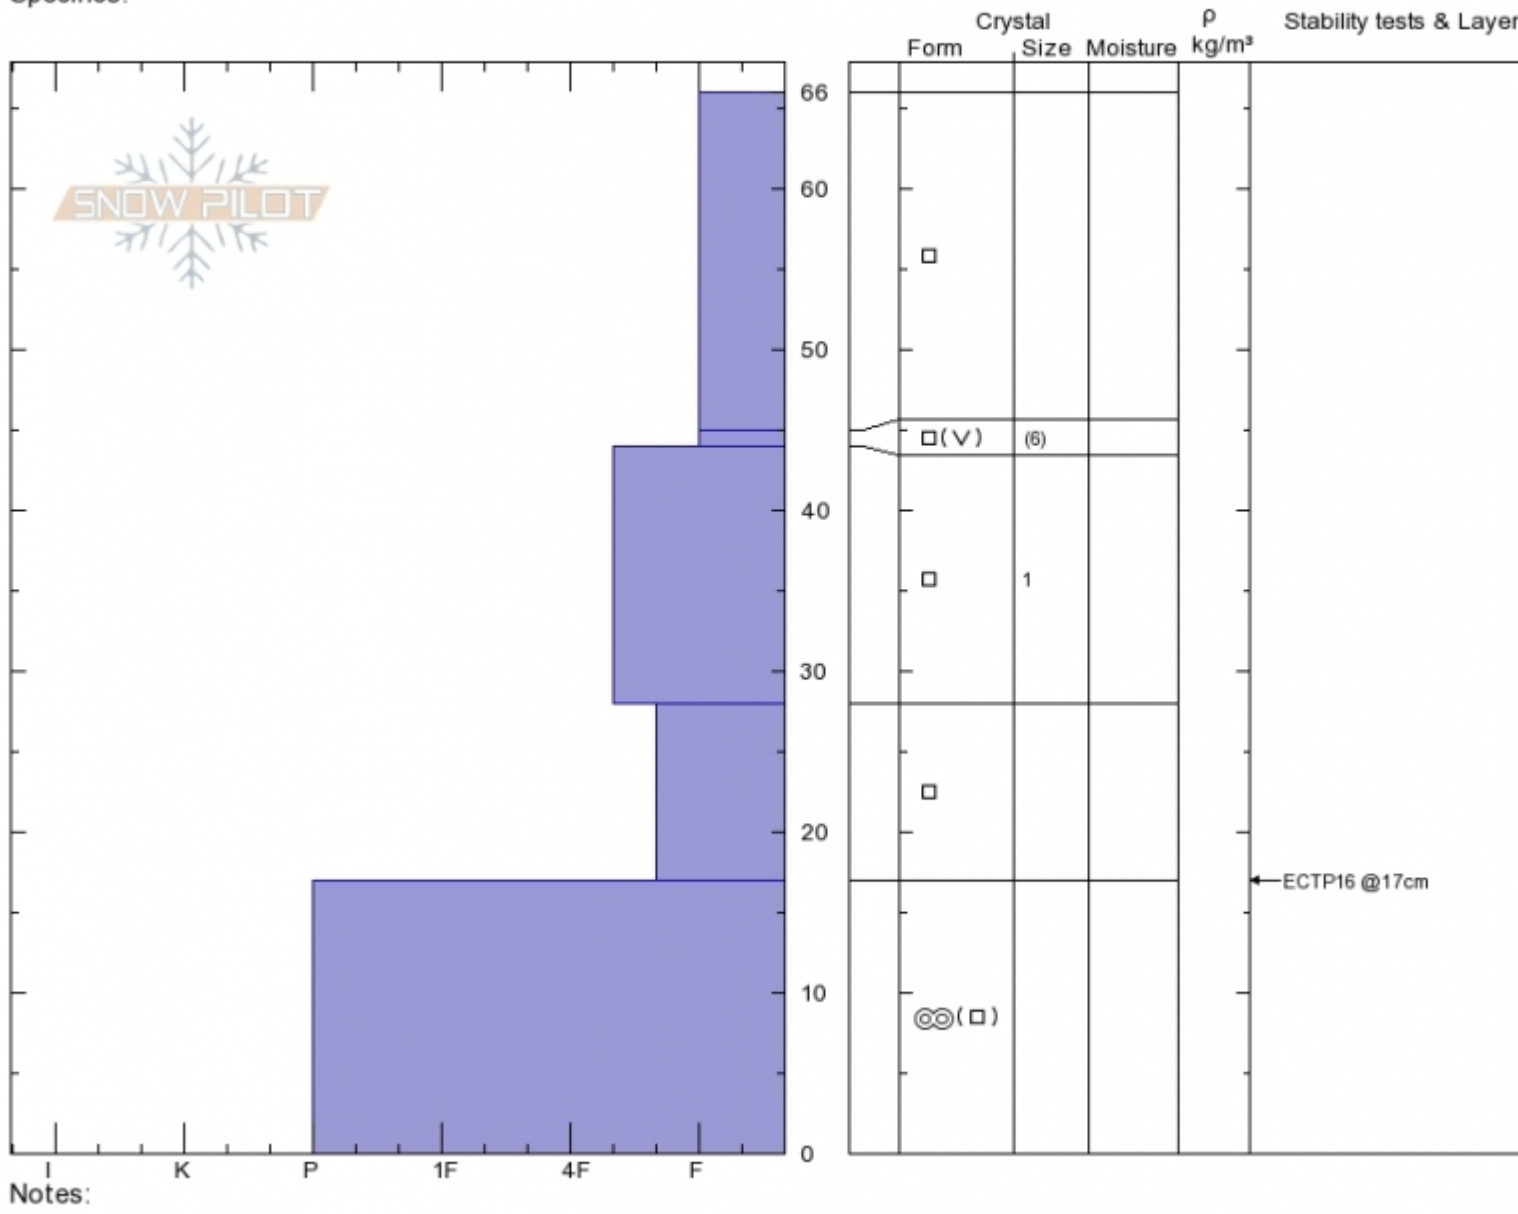

Wilderness Boundary
 Madison Range-S
 MT
 Elevation: 8800 ft
 Aspect: 260°
 Specifics:

Ian Hoyer
 12/23/2019 - 12:00pm
 Co-ord: 44.97668N, -111.35960W
 Slope Angle: 25°
 Wind Loading: no

Stability: Fair
 Air Temperature:
 Sky Cover: BKN
 Precipitation: NO
 Wind: SW Calm

HS:66 Layer Notes:
 28-17cm: Problematic layer

Advisory Region
 Southern Madison
 Longitude
 -111.27W
 Latitude
 45.06N

Forecast link: [GNFAC Avalanche Forecast for Tue Dec 24, 2019](#)
 Southern Madison, 2019-12-23