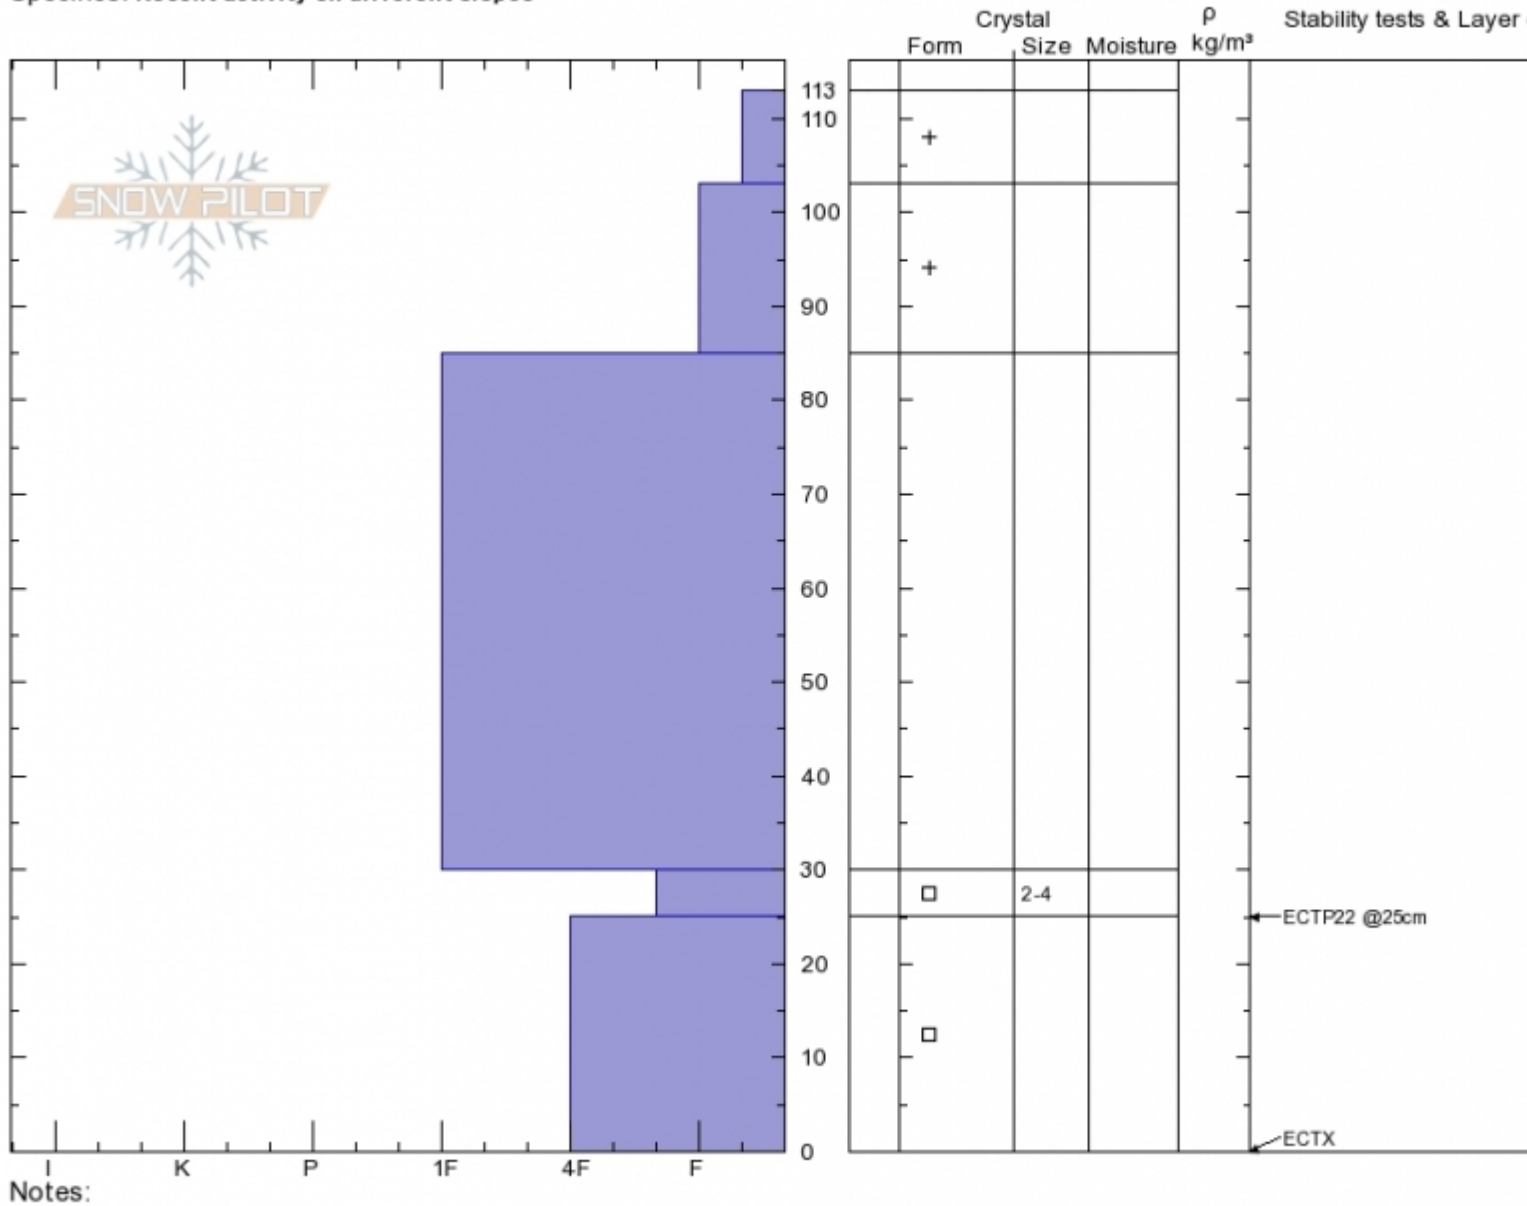

**Lionhead Ridge (Marge) Alex Marienthal**  
**Lionhead Range 12/26/2019 - 12:00pm**  
**MT Co-ord: 44.71546N, -111.31808W**  
 Elevation: 9000 ft Slope Angle:  
 Aspect: 45° Wind Loading: **previous**  
 Specifics: Recent activity on different slopes

Stability: **Fair** HS:113 Layer Notes:  
 Air Temperature:  
 Sky Cover: **OVC**  
 Precipitation: **NO**  
 Wind: **Calm**

Notes:  
 Advisory Region  
 Lionhead Range  
 Longitude  
 -111.32W  
 Latitude  
 44.71N  
 Lionhead Range, 2019-12-27