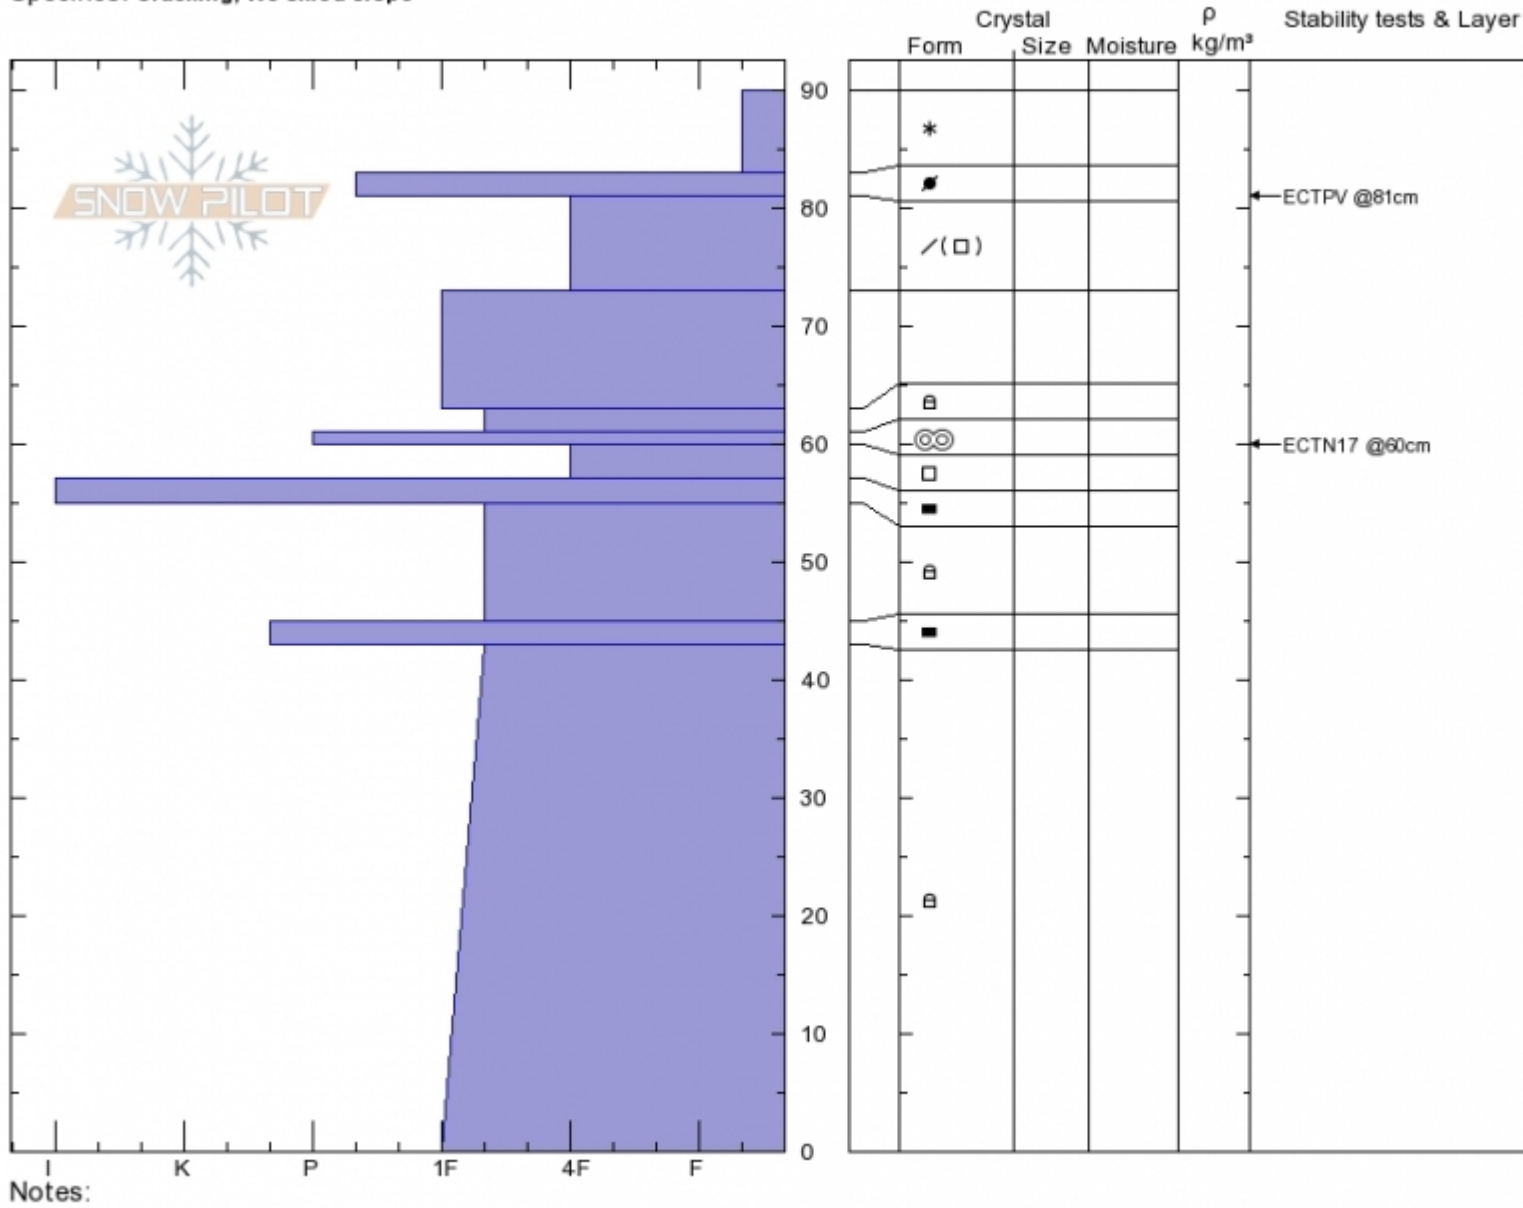

Fairy Lake/Pomp Pk.
 Bridger Range
 MT
 Elevation: 8406 ft
 Aspect: 80°
 Specifics: Cracking; We skied slope

Alex Marienthal
 12/29/2019 - 10:34am
 Co-ord: 45.90768N, -110.96999W
 Slope Angle: 35°
 Wind Loading:

Stability: **Good**
 Air Temperature:
 Sky Cover: **BKN**
 Precipitation: **S-1**
 Wind: **Calm**

HS:90 Layer Notes:

Advisory Region
 Bridger Range
 Longitude
 -110.96W
 Latitude
 45.90N

Forecast link: [GNFAC Avalanche Forecast for Tue Dec 31, 2019](#)
 Bridger Range, 2019-12-29