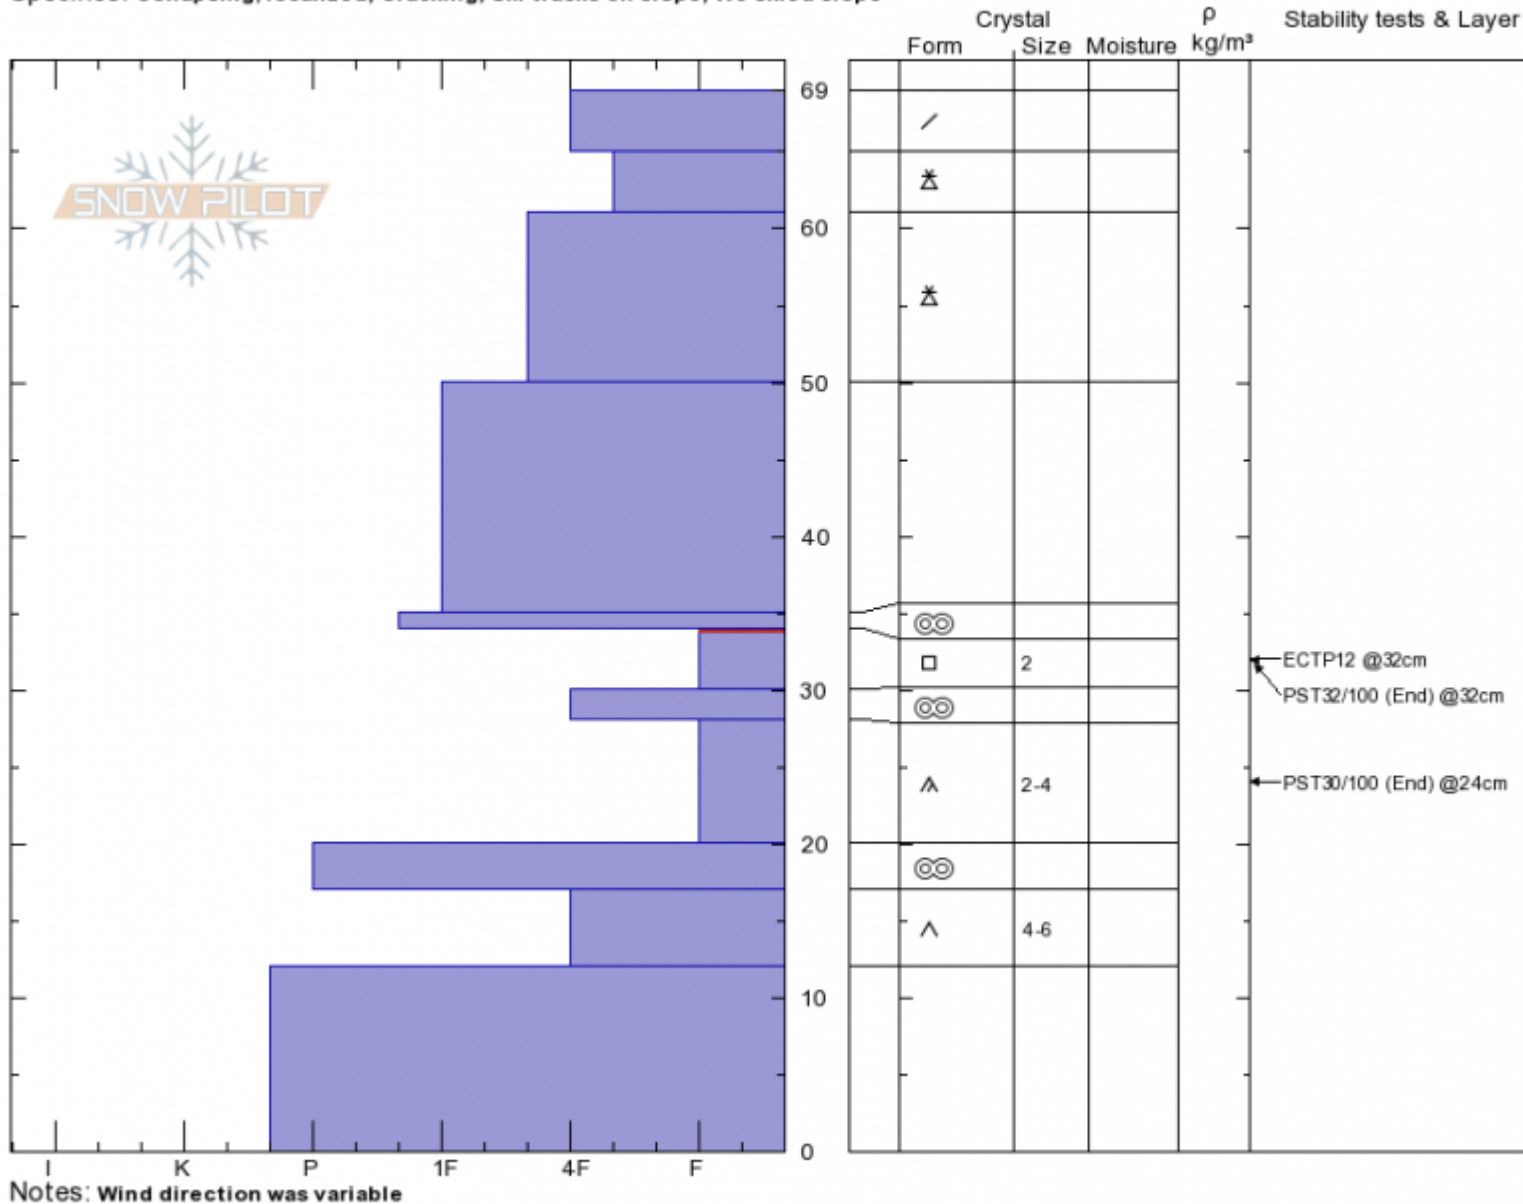

Throne
Bridger Range
MT
 Elevation: **7940 ft**
 Aspect: **69°**

Andrew Schauer
01/03/2020 - 11:00am
 Co-ord: **45.88417N, -110.94890W**
 Slope Angle: **30°**
 Wind Loading: **yes**

Stability: **Poor**
 Air Temperature: **-1°C**
 Sky Cover: **BKN**
 Precipitation: **NO**
 Wind: **Moderate**

HS: **69** Layer Notes:
 34-30cm: **Problematic layer**

Specifics: **Collapsing, localized; Cracking; Ski tracks on slope; We skied slope**

Advisory Region
 Bridger Range
 Longitude
 -110.95W
 Latitude
 45.88N
 Bridger Range, 2020-01-03