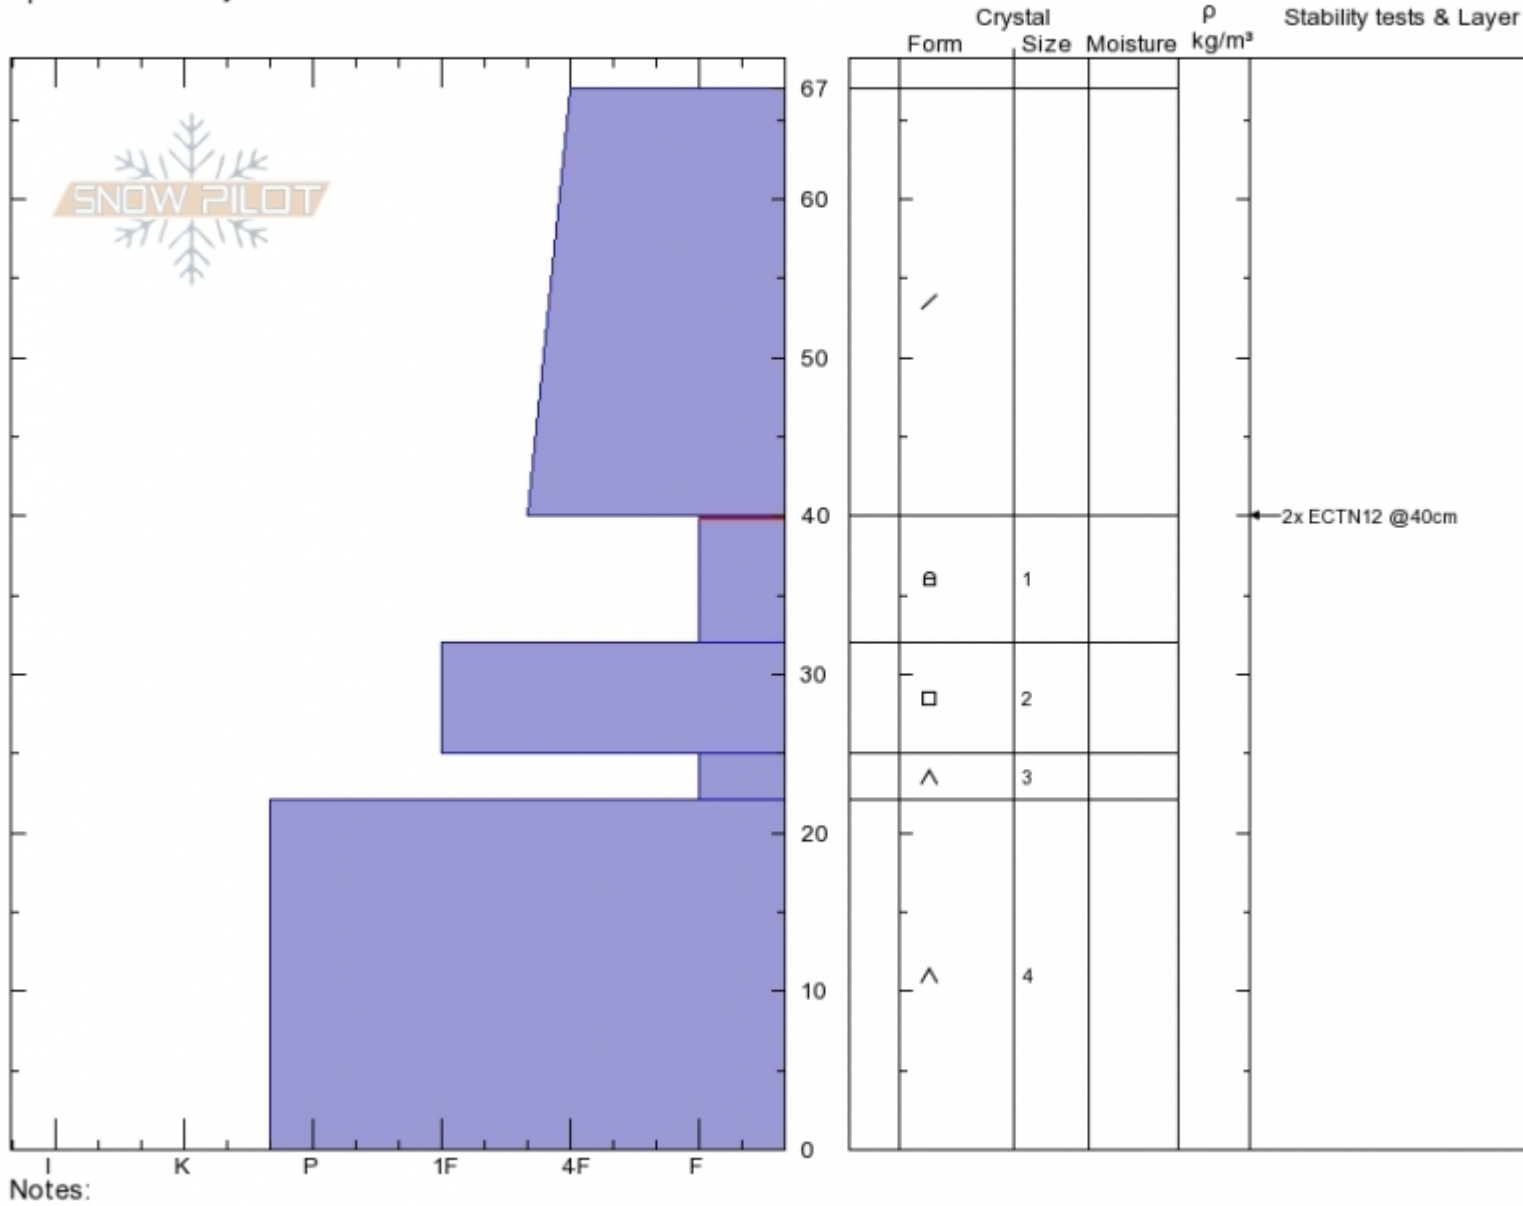

Lower Tyler's
 Madison Range-N
 MT
 Elevation: 8691 ft
 Aspect: 250°
 Specifics: Pit is adjacent to avalanche:

Dave Zinn
 01/05/2020 - 11:00am
 Co-ord: 45.32275N, -111.38453W
 Slope Angle: 32°
 Wind Loading:

Stability: Fair
 Air Temperature: -12°C
 Sky Cover: OVC
 Precipitation: S-1
 Wind: Calm

HS:67
 Layer Notes:
 40-32cm: Problematic layer

Advisory Region
 Northern Madison
 Longitude
 -111.39W
 Latitude
 45.34N
 Northern Madison, 2020-01-06