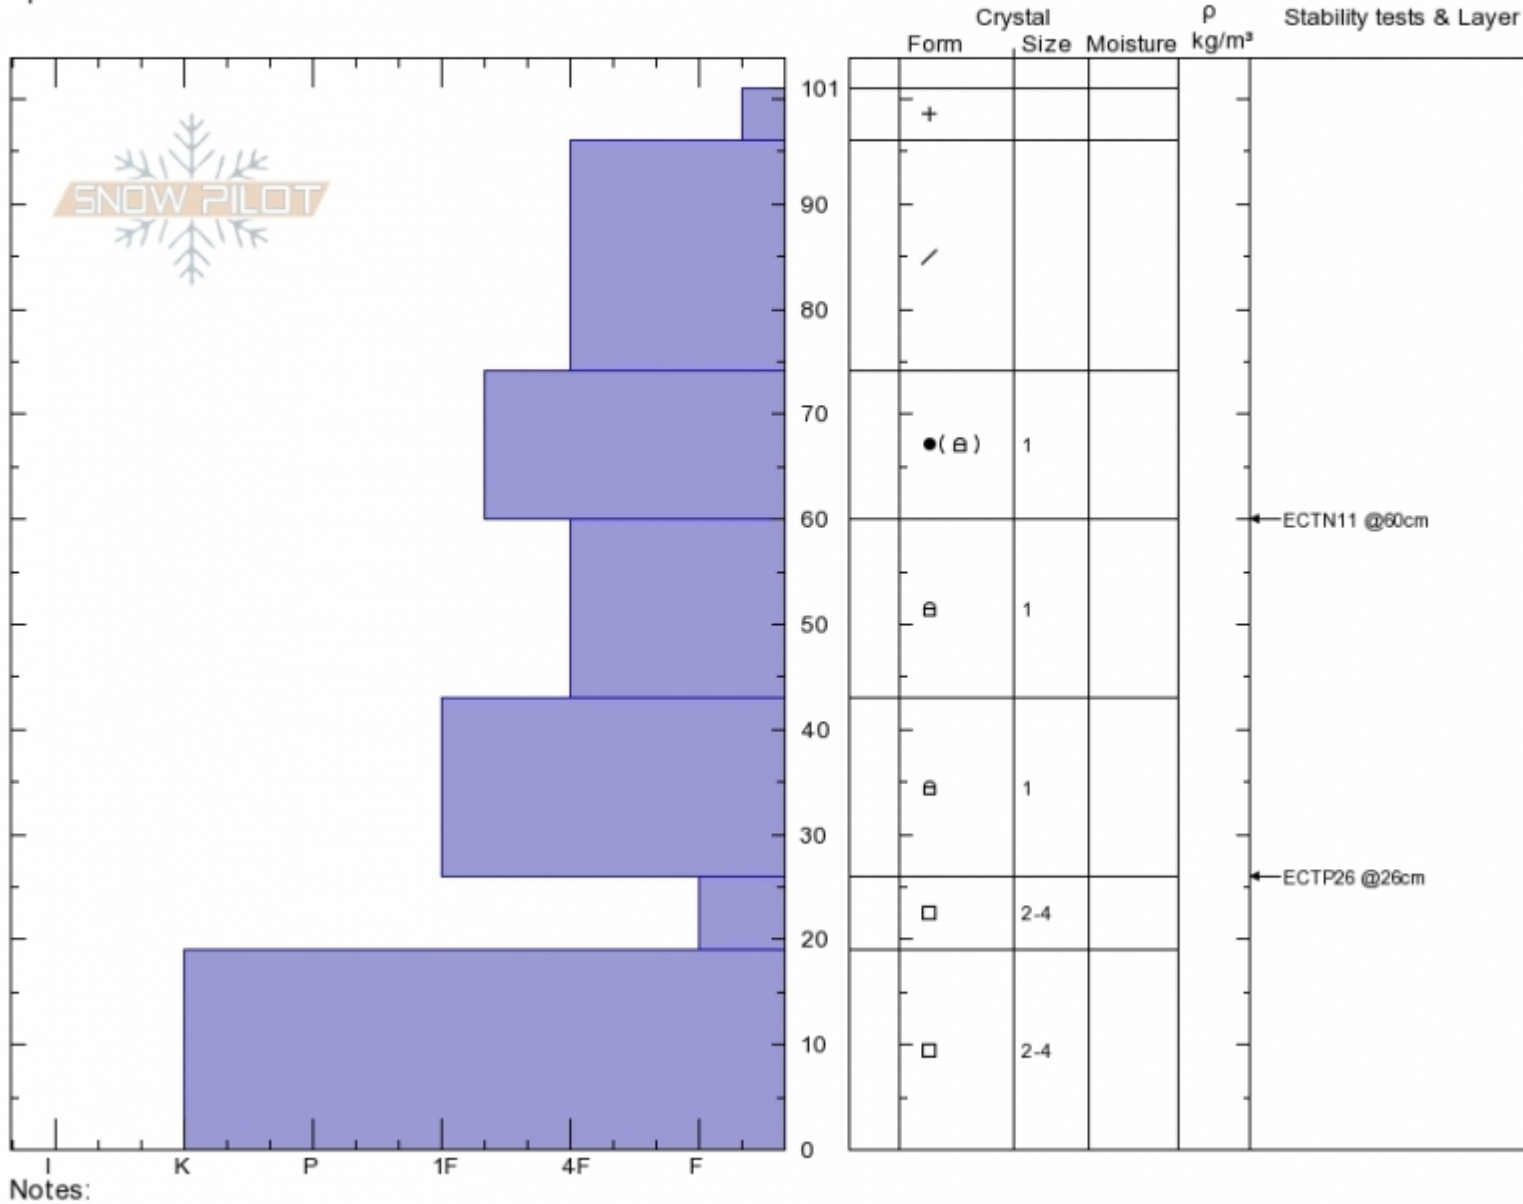

Wilderness Boundry
 Madison Range-S
 MT
 Elevation: 8954 ft
 Aspect: 240°
 Specifics:

Spencer Jonas
 01/06/2020 - 11:30am
 Co-ord: 44.97587N, -111.35652W
 Slope Angle: 28°
 Wind Loading: no

Stability:
 Air Temperature:
 Sky Cover: OVC
 Precipitation: S-1
 Wind: SW Moderate

HS:101 Layer Notes:

Advisory Region
 Southern Madison
 Longitude
 -111.27W
 Latitude
 45.06N
 Southern Madison, 2020-01-06