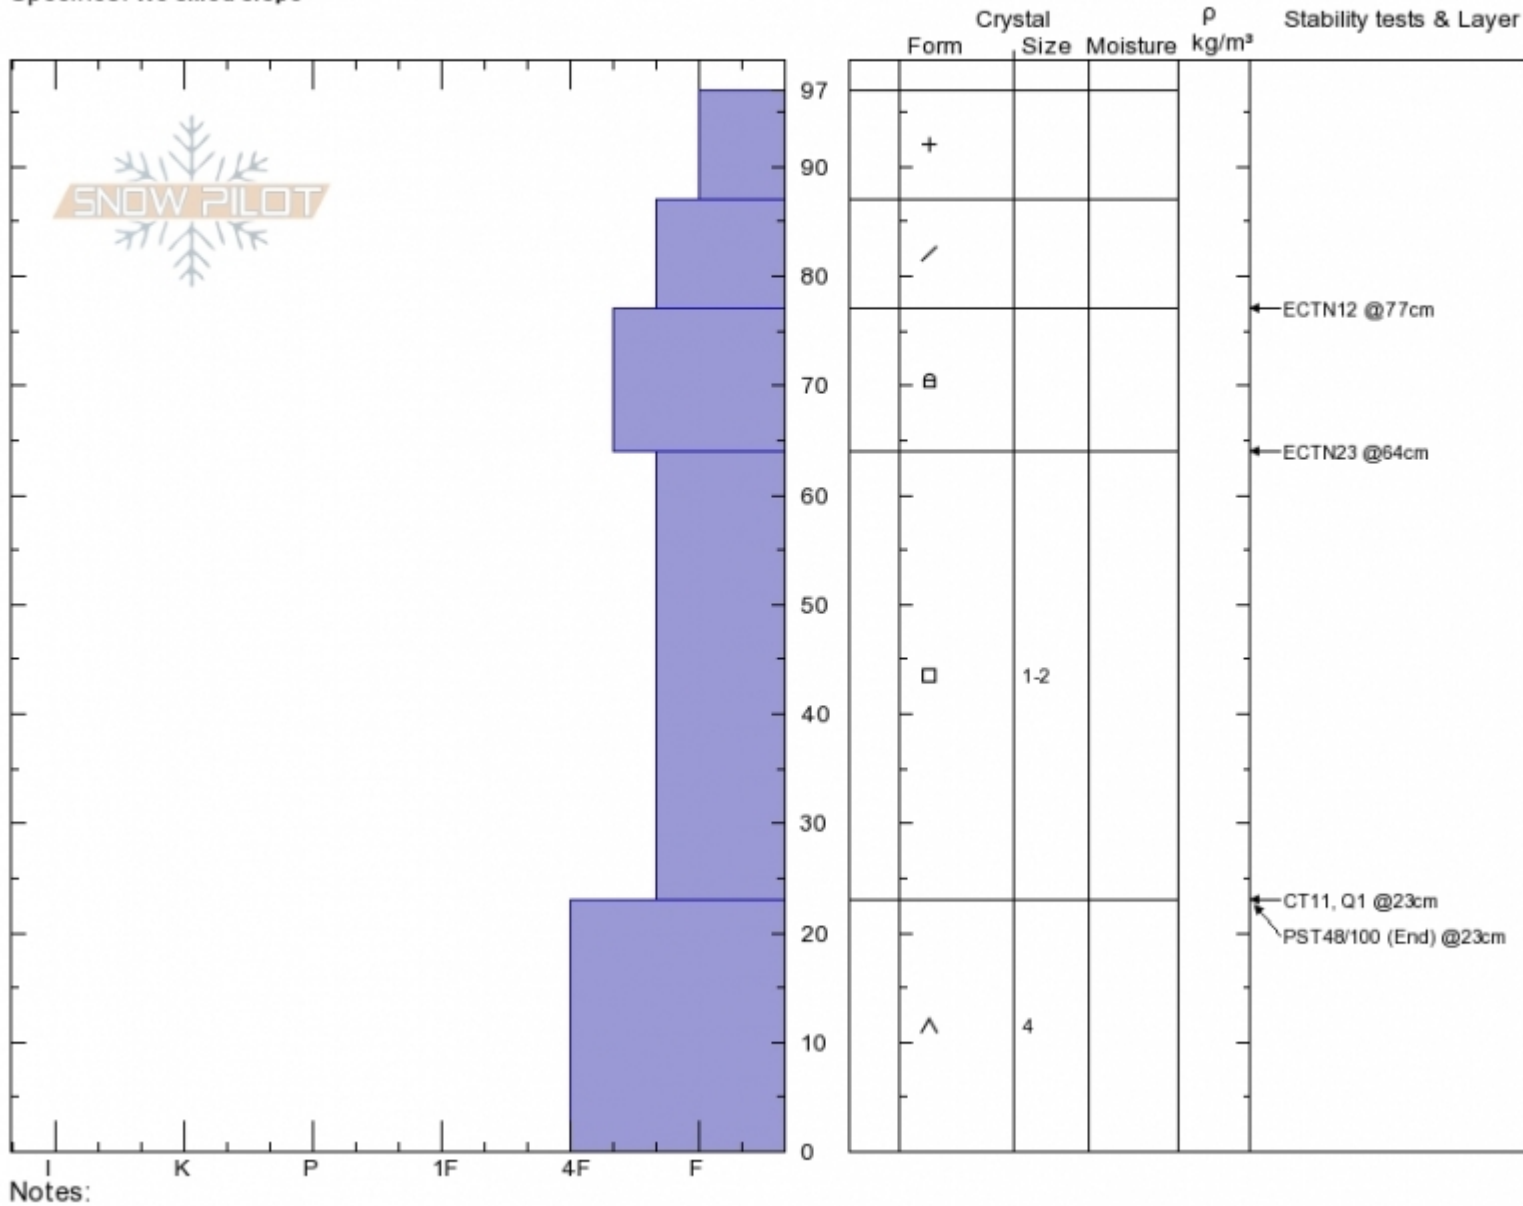

Bacon Rind
Madison Range-S
MT
 Elevation: **8700 ft**
 Aspect: **70°**
 Specifics: **We skied slope**

Spencer Jonas
01/09/2020 - 12:30pm
 Co-ord: **44.95980N, -111.09907W**
 Slope Angle: **25°**
 Wind Loading: **no**

Stability: _____
 Air Temperature: _____
 Sky Cover: **SCT**
 Precipitation: **NO**
 Wind: **Calm**

HS:97 Layer Notes:

Advisory Region
 Southern Madison
 Longitude
 -111.10W
 Latitude
 44.96N
 Southern Madison, 2020-01-09