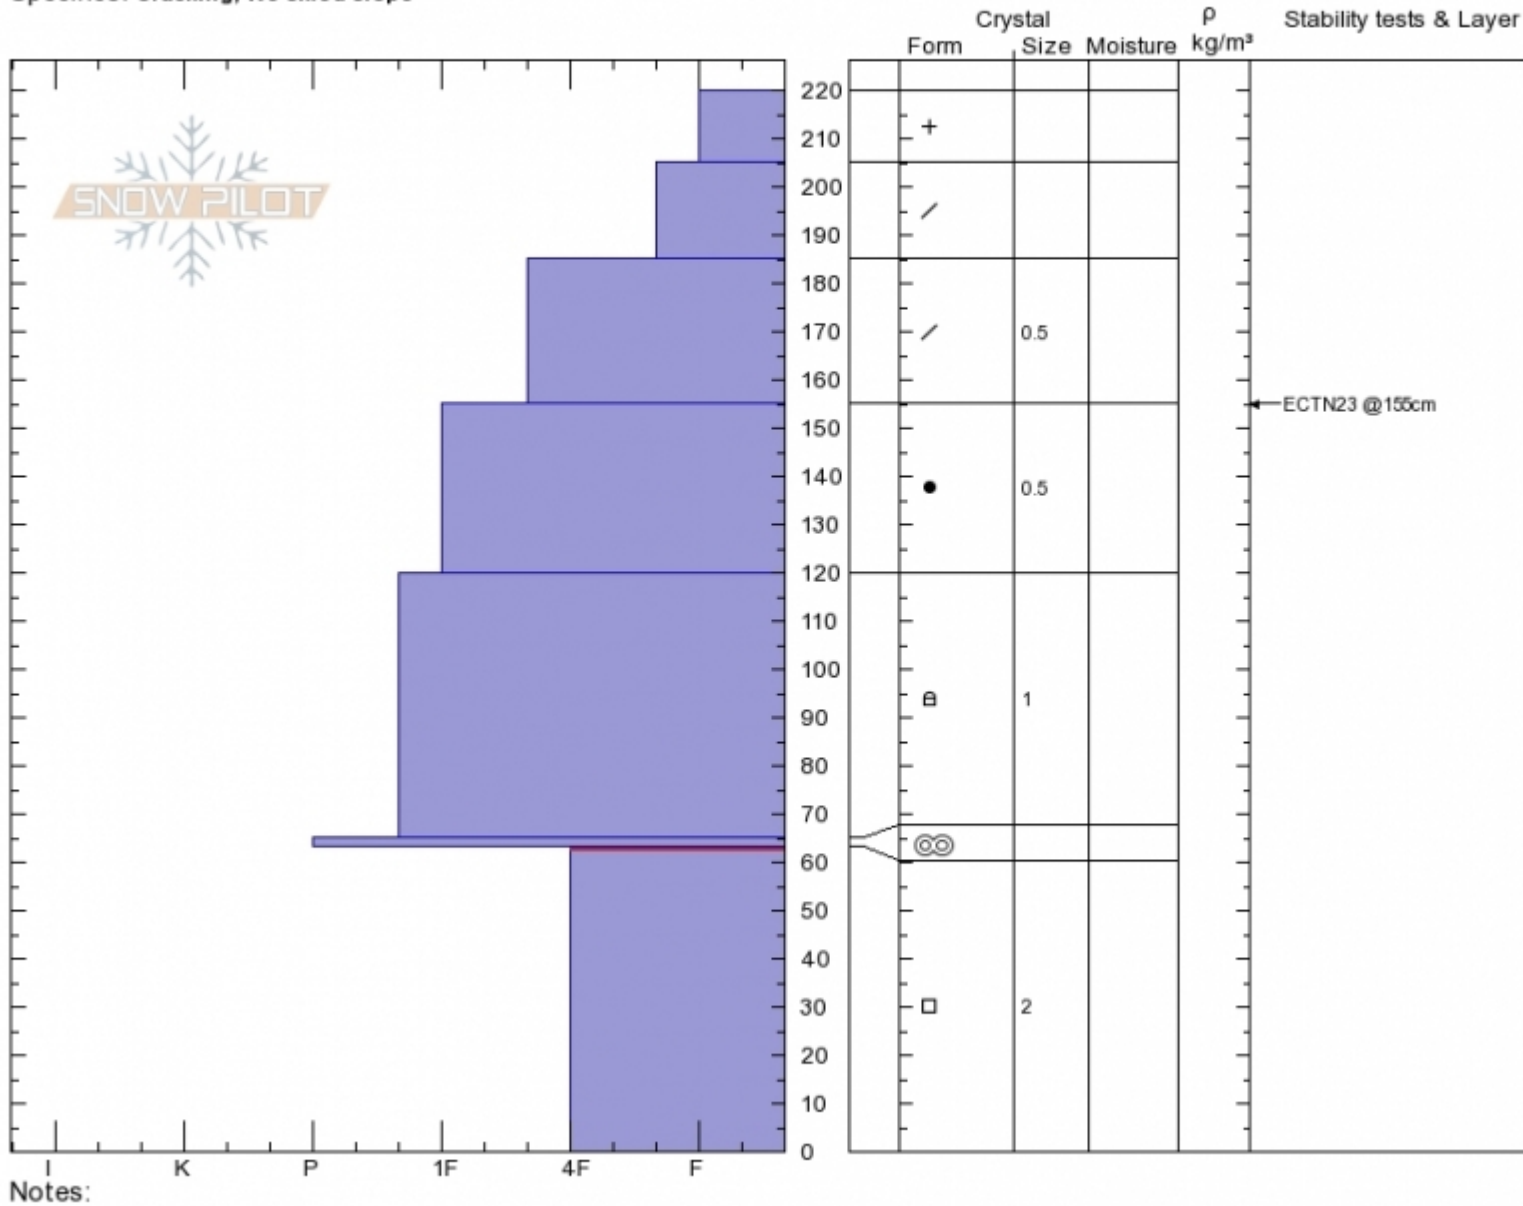

East Rasta Profile
Cooke City
MT
 Elevation: **9904 ft**
 Aspect: **180°**
 Specifics: **Cracking; We skied slope**

Dave Zinn
01/12/2020 - 2:10pm
 Co-ord: **45.07074N, -109.94497W**
 Slope Angle: **33°**
 Wind Loading: **no**

Stability: **Good**
 Air Temperature: **-11°C**
 Sky Cover: **OVC**
 Precipitation: **S-1**
 Wind: **Calm**

HS:220 Layer Notes:
 63-0cm: **Problematic layer**

Advisory Region
 Cooke City
 Longitude
 -109.95W
 Latitude
 45.07N
 Cooke City, 2020-01-12