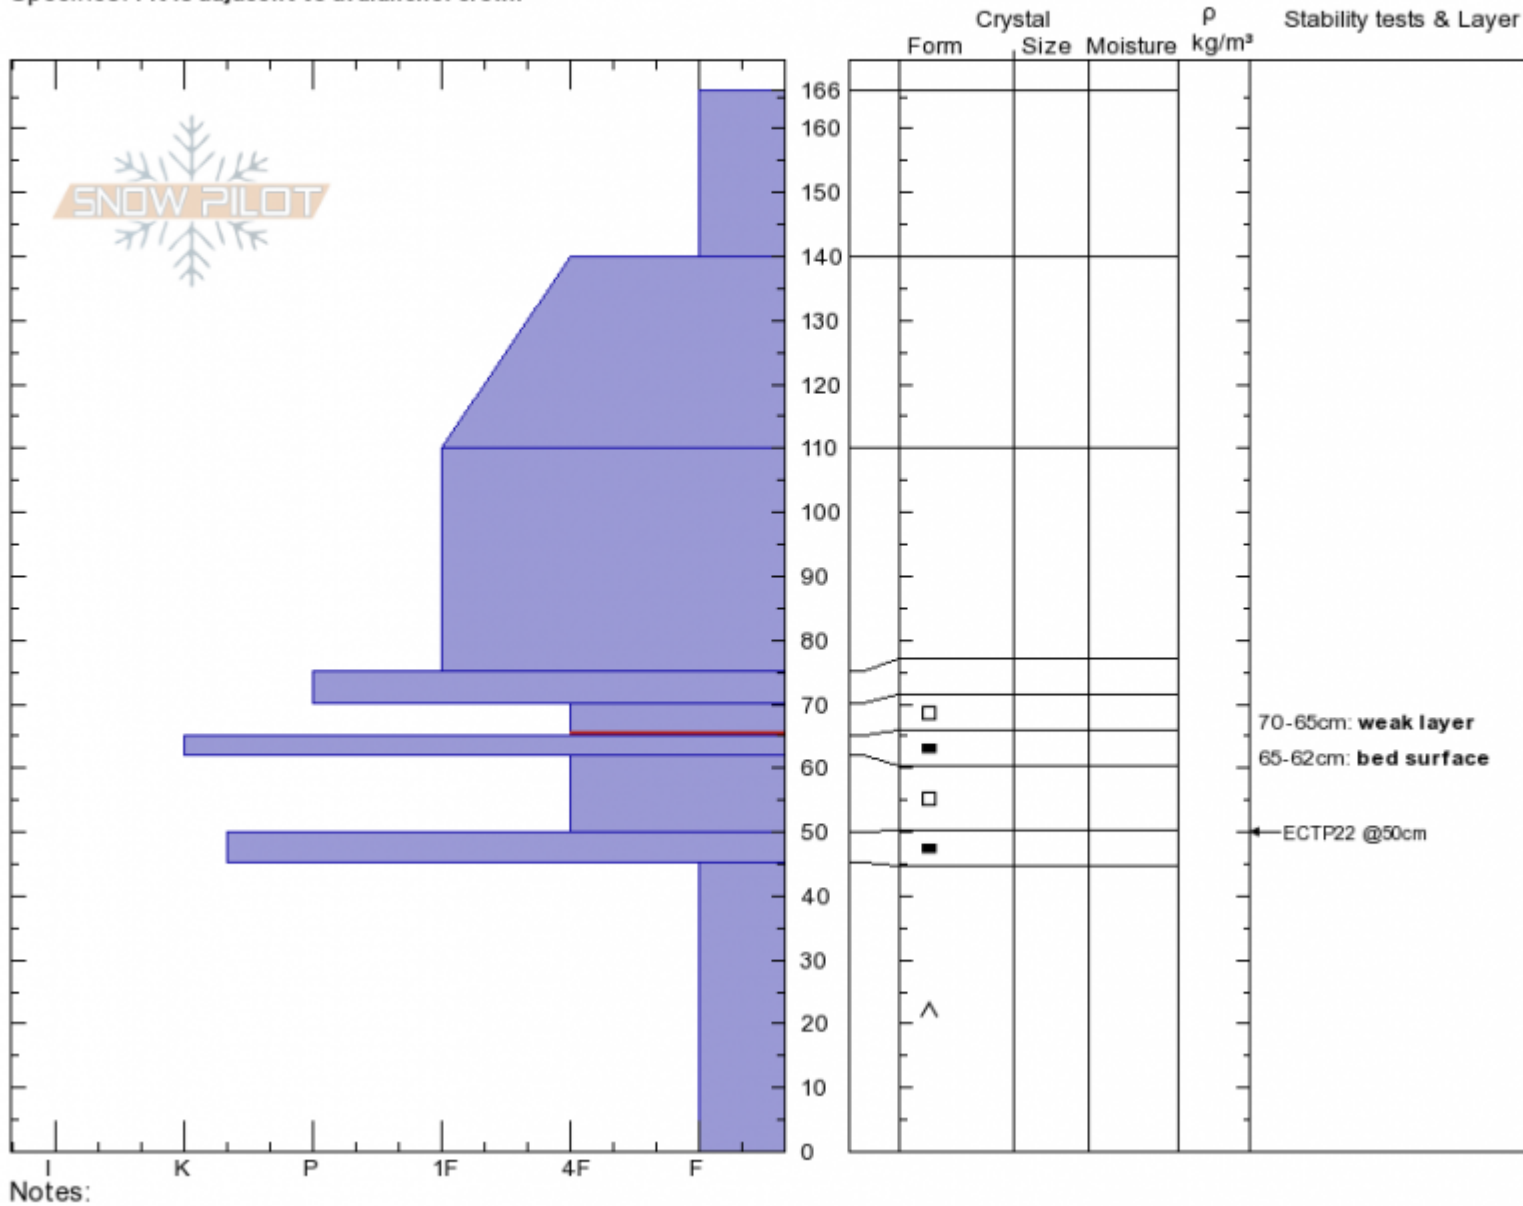

3rd Yellowmule Crown **Doug Chabot-Admin**
Madison Range-N **01/12/2020 - 11:50am**
MT **Co-ord: 45.19184N, -111.42746W**
Elevation: 9150 ft **Slope Angle: 47°**
Aspect: 45° **Wind Loading: yes**
Specifics: Pit is adjacent to avalanche: crown

Stability:
Air Temperature: -7°C
Sky Cover: OVC
Precipitation: NO
Wind: SW Light Breeze

HS:166 **Layer Notes:**
 70-65cm: **weak layer**
 70-65cm: **Problematic layer**
 65-62cm: **bed surface**

Advisory Region
 Northern Madison
 Longitude
 -111.38W
 Latitude
 45.17N
 Northern Madison, 2020-01-13