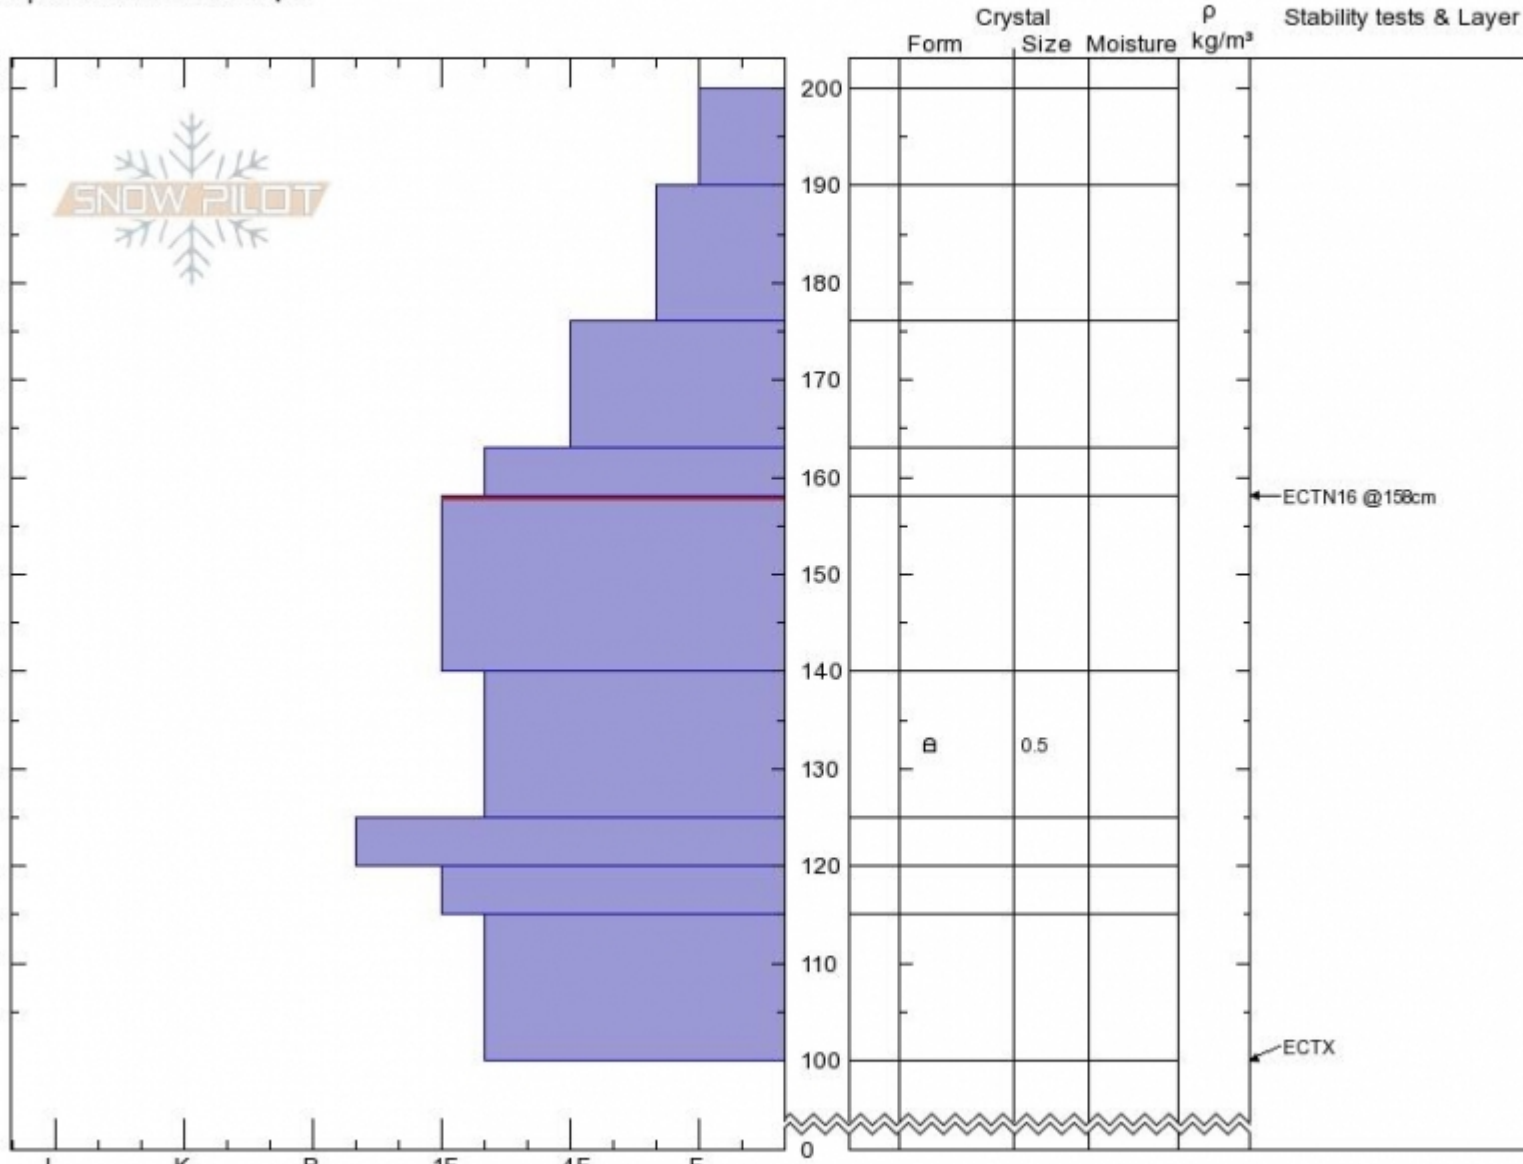

east Mt. Republic
 Absaroka Range
 MT
 Elevation: 9359 ft
 Aspect: 60°
 Specifics: We skied slope

Beau Fredlund
 01/17/2020 - 11:00am
 Co-ord: 45.00539N, -109.94383E
 Slope Angle: 27°
 Wind Loading:

Stability:
 Air Temperature:
 Sky Cover:
 Precipitation: S1
 Wind: **W Moderate**

HS:200 Layer Notes:
 158-140cm: Problematic layer

Notes: Great looking snowpack in this location. Fairly widespread wind effect above 9700' from moderate to strong SWerly winds Jan. 1 of light snow on top of that wind effect. No collapsing. Minor cracking in exposed, ridgeline locations.

Advisory Region
 Cooke City
 Longitude
 -109.96W
 Latitude
 45.00N
 Cooke City, 2020-01-18