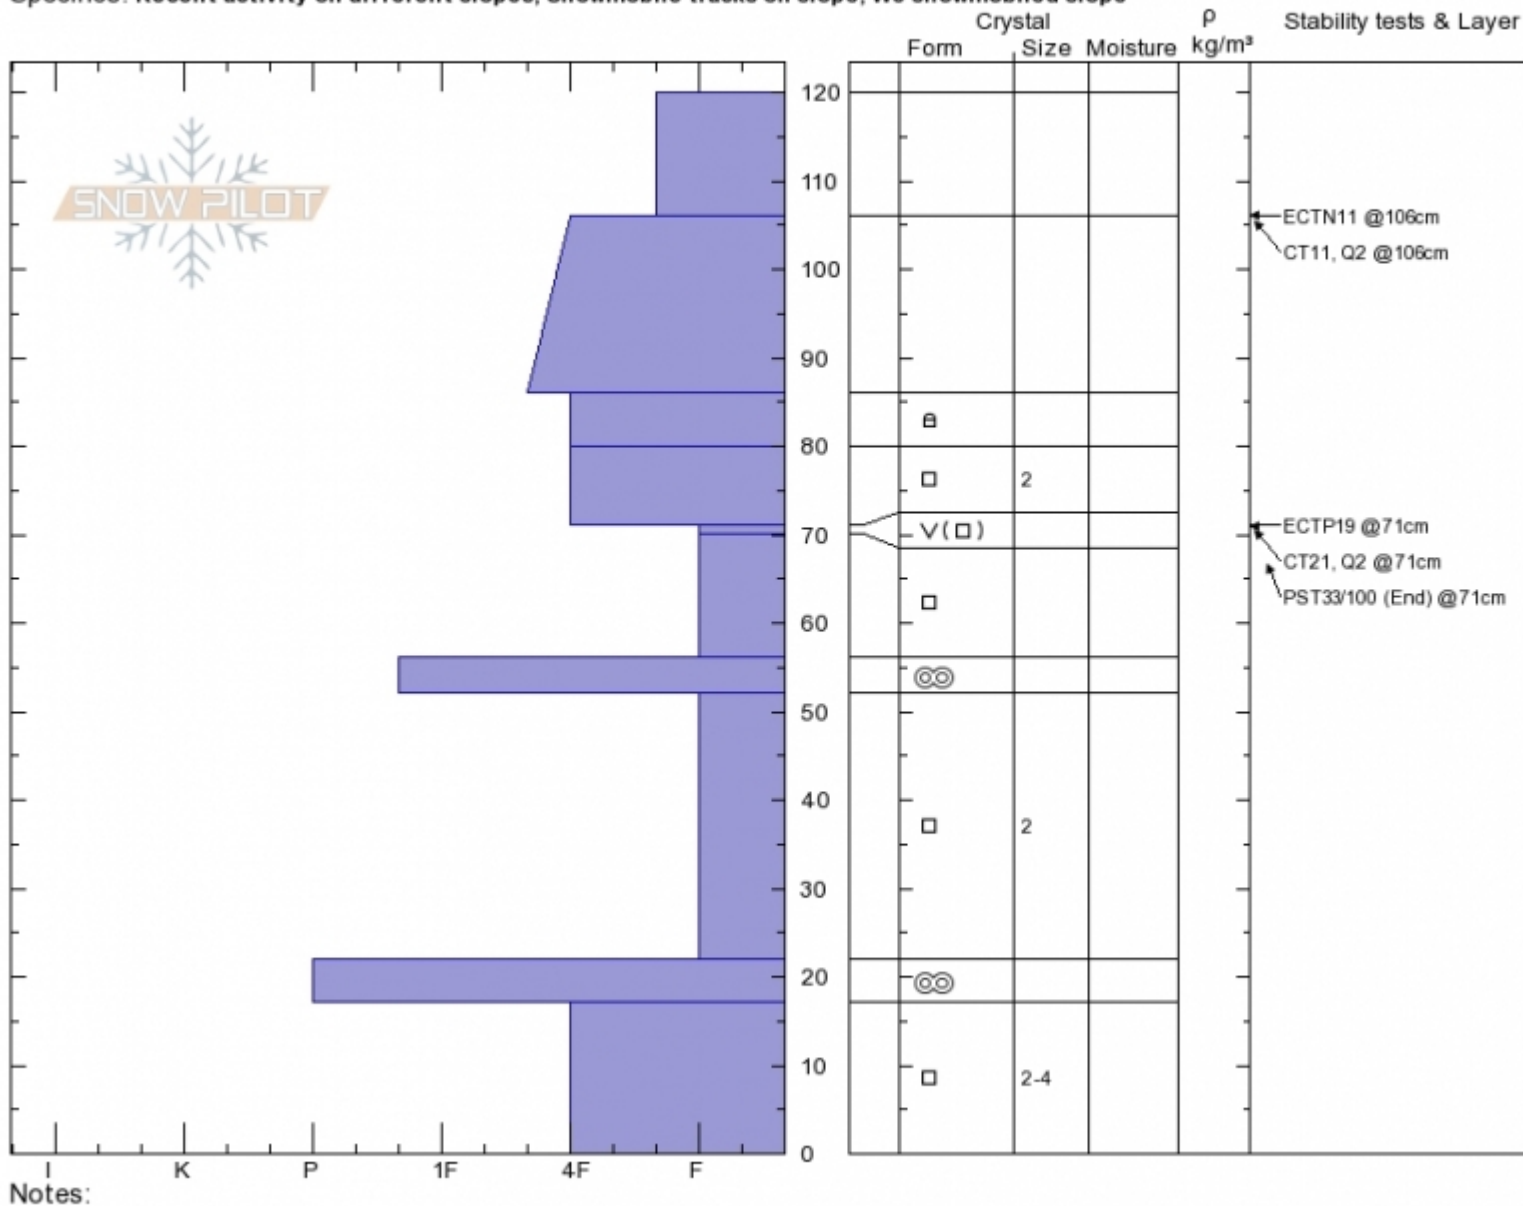

McAtee Basin  
 Madison Range-N  
 MT

Elevation: 9300 ft  
 Aspect: 20°

Specifics: Recent activity on different slopes; Snowmobile tracks on slope; We snowmobiled slope

Ian Hoyer  
 01/21/2020 - 1:00pm  
 Co-ord: 45.18772N, -111.45896W  
 Slope Angle: 28°  
 Wind Loading: no

Stability: Fair  
 Air Temperature:  
 Sky Cover: FEW  
 Precipitation: NO  
 Wind: Calm

HS:120 Layer Notes:  
 71-70cm: Problematic layer

Notes:  
 Advisory Region  
 Northern Madison  
 Longitude  
 -111.44W  
 Latitude  
 45.18N  
 Northern Madison, 2020-01-21