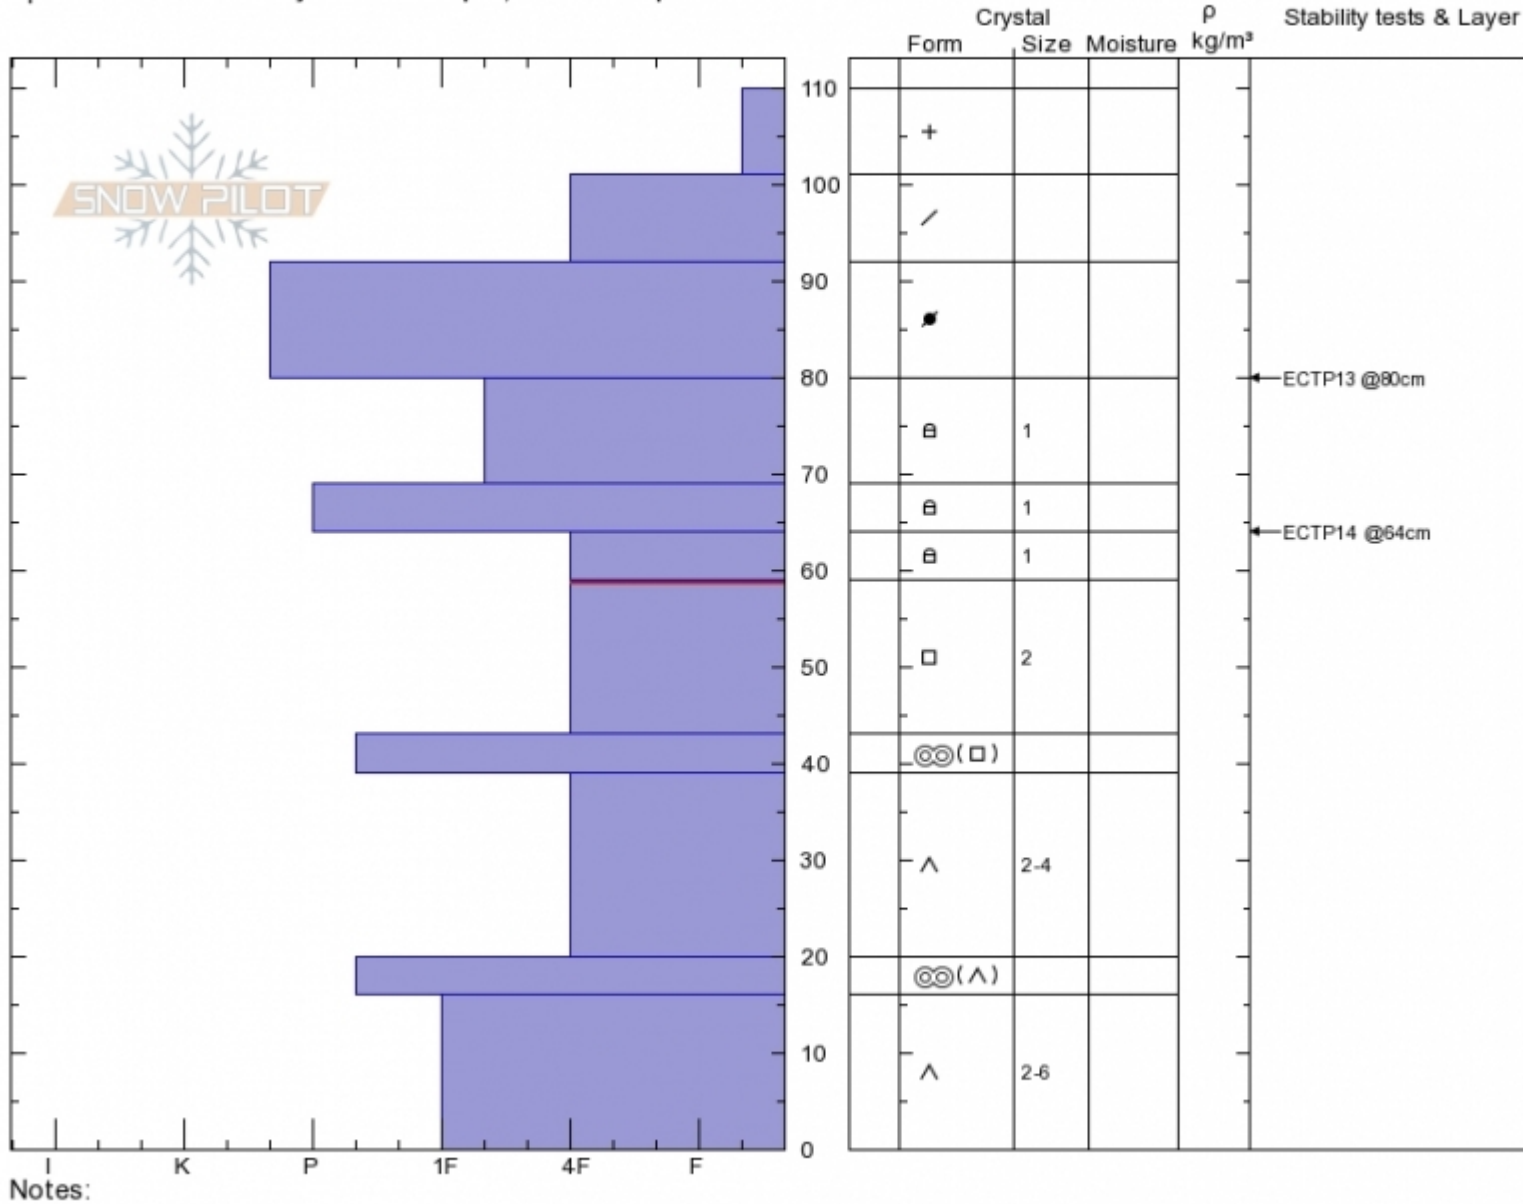

**Flanders Bowl**  
**Gallatin Range-N**  
**MT**  
 Elevation: **9833 ft**  
 Aspect: **130°**  
 Specifics: **Recent activity on similar slopes; We skied slope**

**Dave Zinn**  
**01/22/2020 - 1:00pm**  
 Co-ord: **45.43712N, -110.94399W**  
 Slope Angle: **25°**  
 Wind Loading: **previous**

Stability: **Fair**  
 Air Temperature:  
 Sky Cover: **SCT**  
 Precipitation: **NO**  
 Wind: **Calm**

HS: **110** Layer Notes:  
 59-43cm: **Problematic layer**

Advisory Region  
 Northern Gallatin  
 Longitude  
 -110.94W  
 Latitude  
 45.44N  
 Northern Gallatin, 2020-01-22