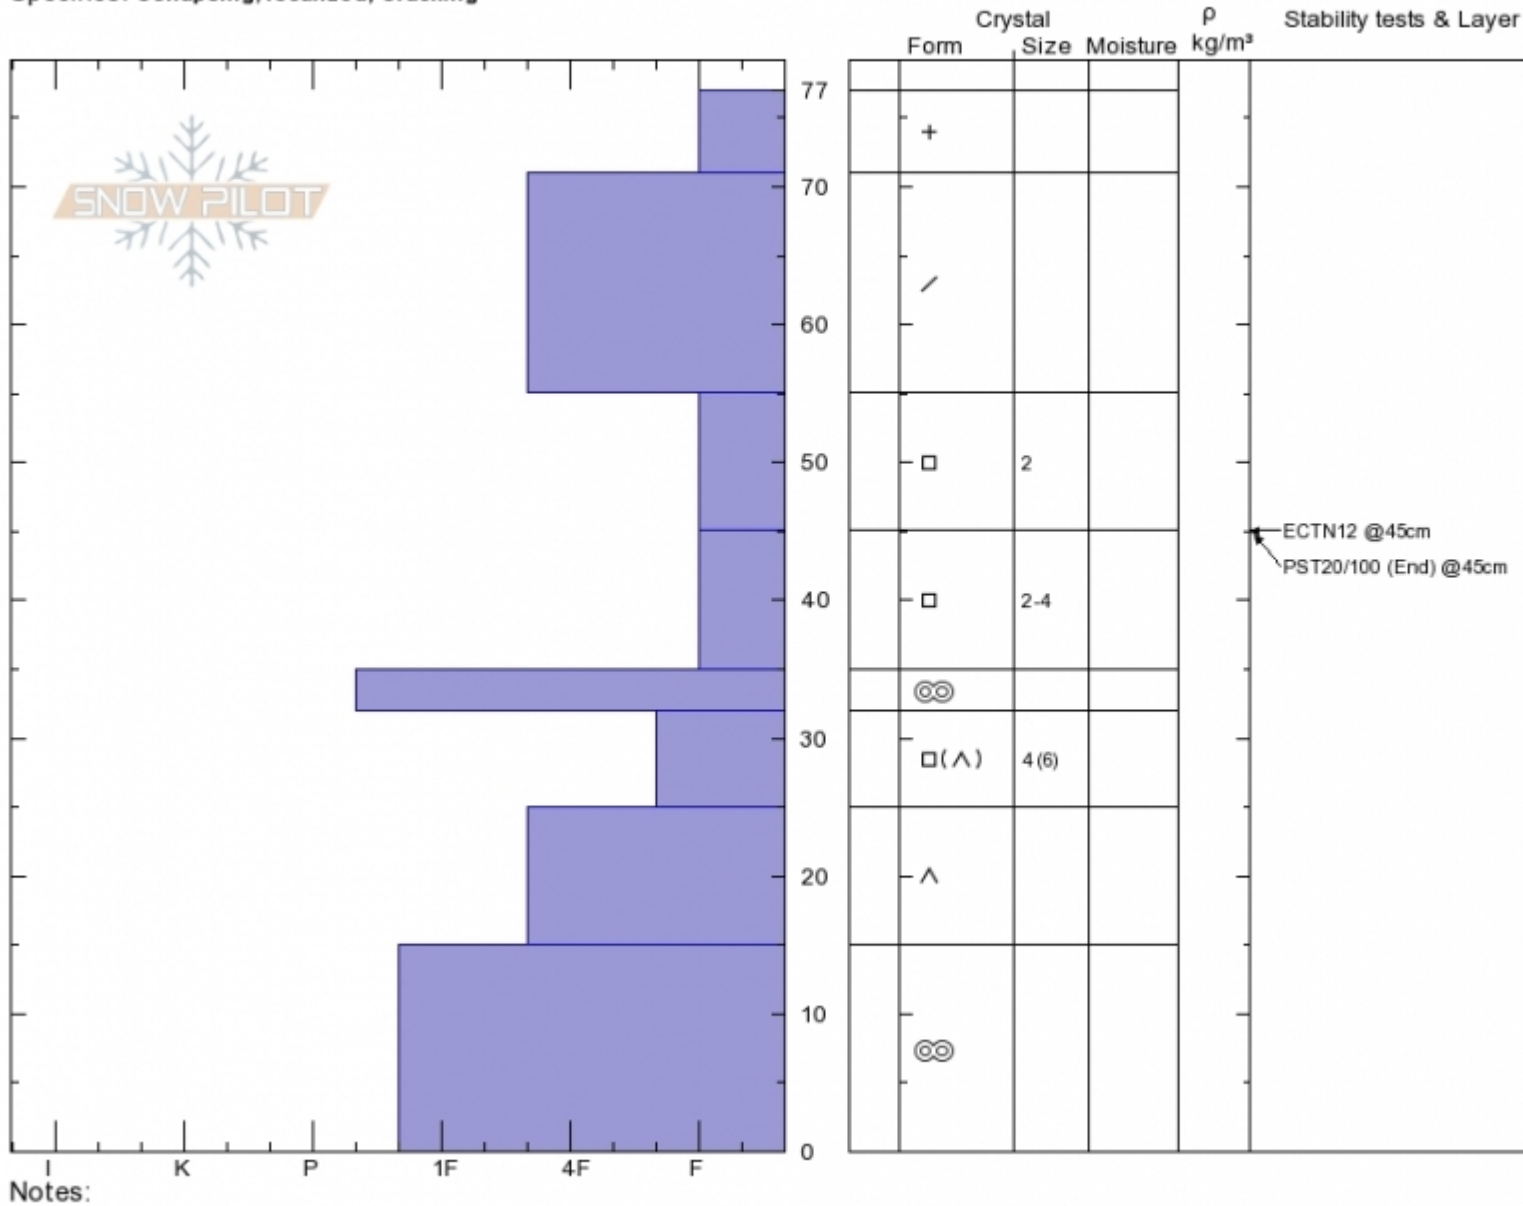

**Mt. Ellis Ridge**  
**Gallatin Range-N**  
**MT**  
 Elevation: **7761 ft**  
 Aspect: **52°**  
 Specifics: **Collapsing, localized; Cracking**

**Alex Marienthal**  
**01/24/2020 - 12:18am**  
 Co-ord: **45.58494N, -110.95834W**  
 Slope Angle: **24°**  
 Wind Loading: **no**

Stability: **Fair**  
 Air Temperature: **2°C**  
 Sky Cover: **FEW**  
 Precipitation: **NO**  
 Wind: **Calm**

HS:**77**    Layer Notes:  
 PF:**70**  
 PS:**50**

Advisory Region  
 Northern Gallatin  
 Longitude  
 -110.96W  
 Latitude  
 45.58N  
 Northern Gallatin, 2020-01-24