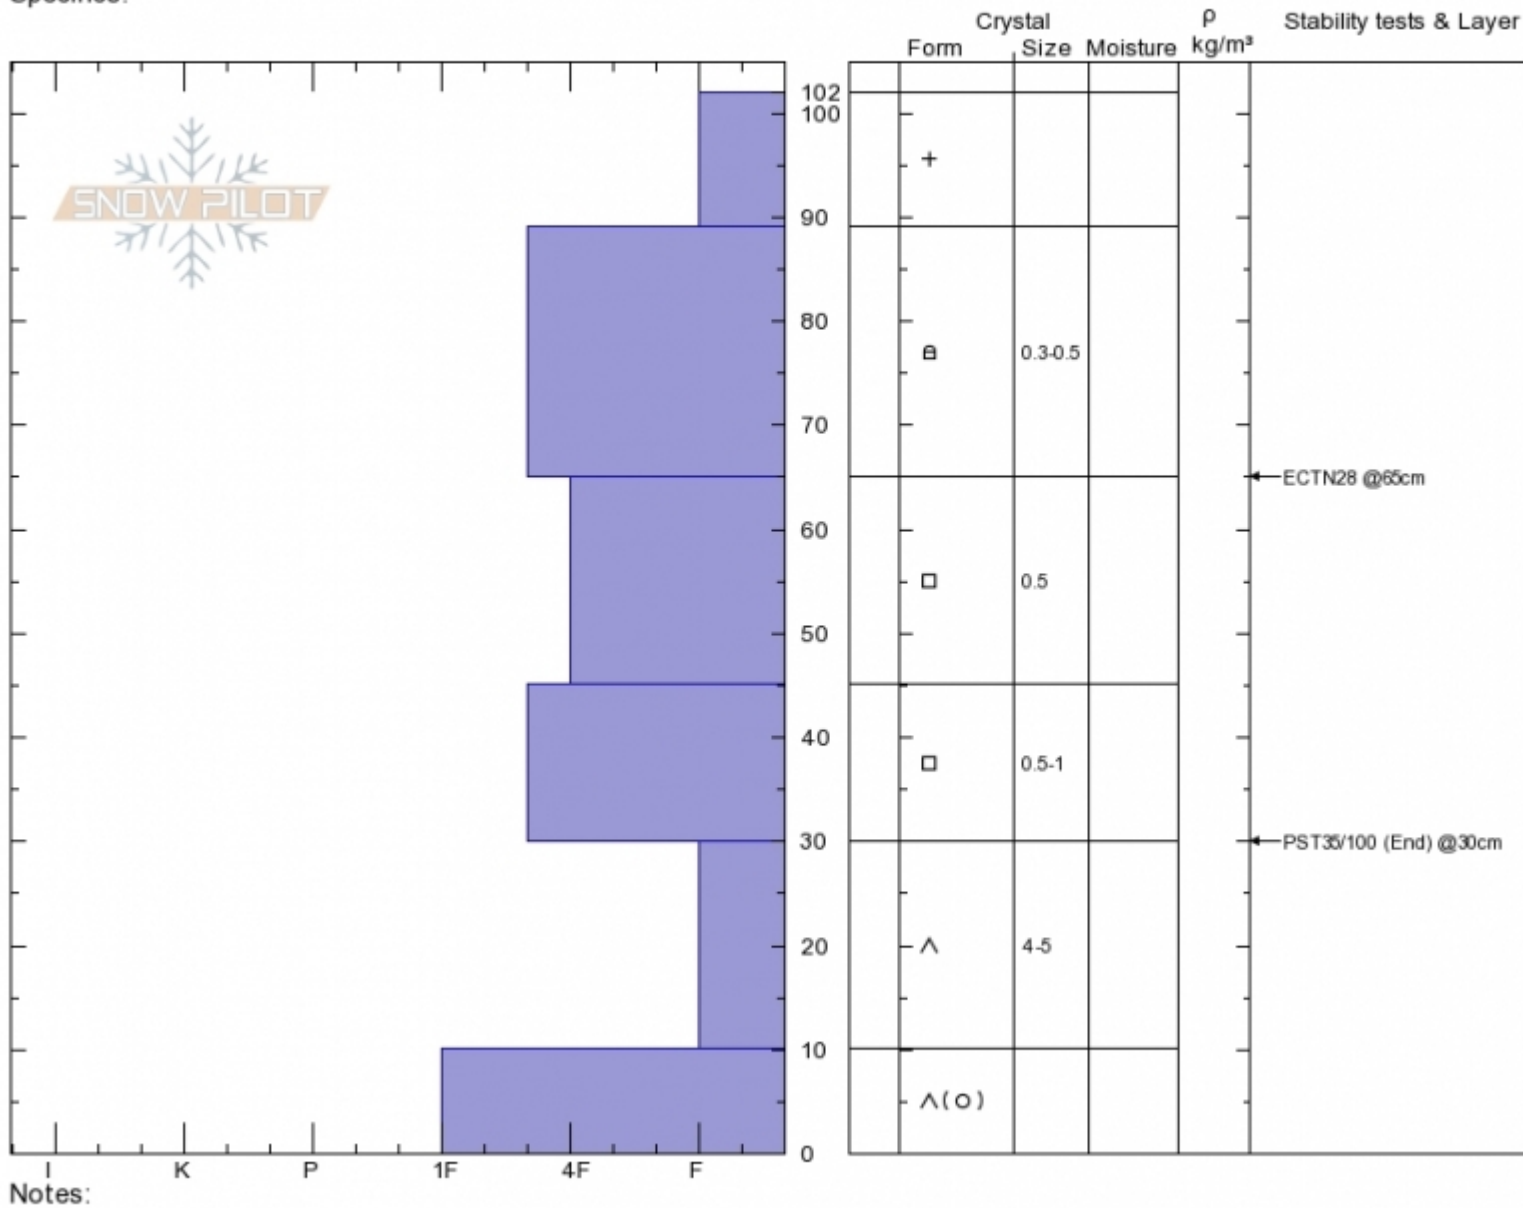

**Bacon Rind**  
**Madison Range-S**  
**MT**  
 Elevation: **8720 ft**  
 Aspect: **15°**  
 Specifics:

**Spencer Jonas**  
**01/24/2020 - 12:30pm**  
 Co-ord: **44.95100N, -111.09482W**  
 Slope Angle:  
 Wind Loading:

Stability:  
 Air Temperature:  
 Sky Cover: **X**  
 Precipitation: **NO**  
 Wind: **Calm**

HS:**102** Layer Notes:  
 PF:**5**  
 PS:**30**

Advisory Region  
 Southern Madison  
 Longitude  
 -111.10W  
 Latitude  
 44.96N  
 Southern Madison, 2020-01-25