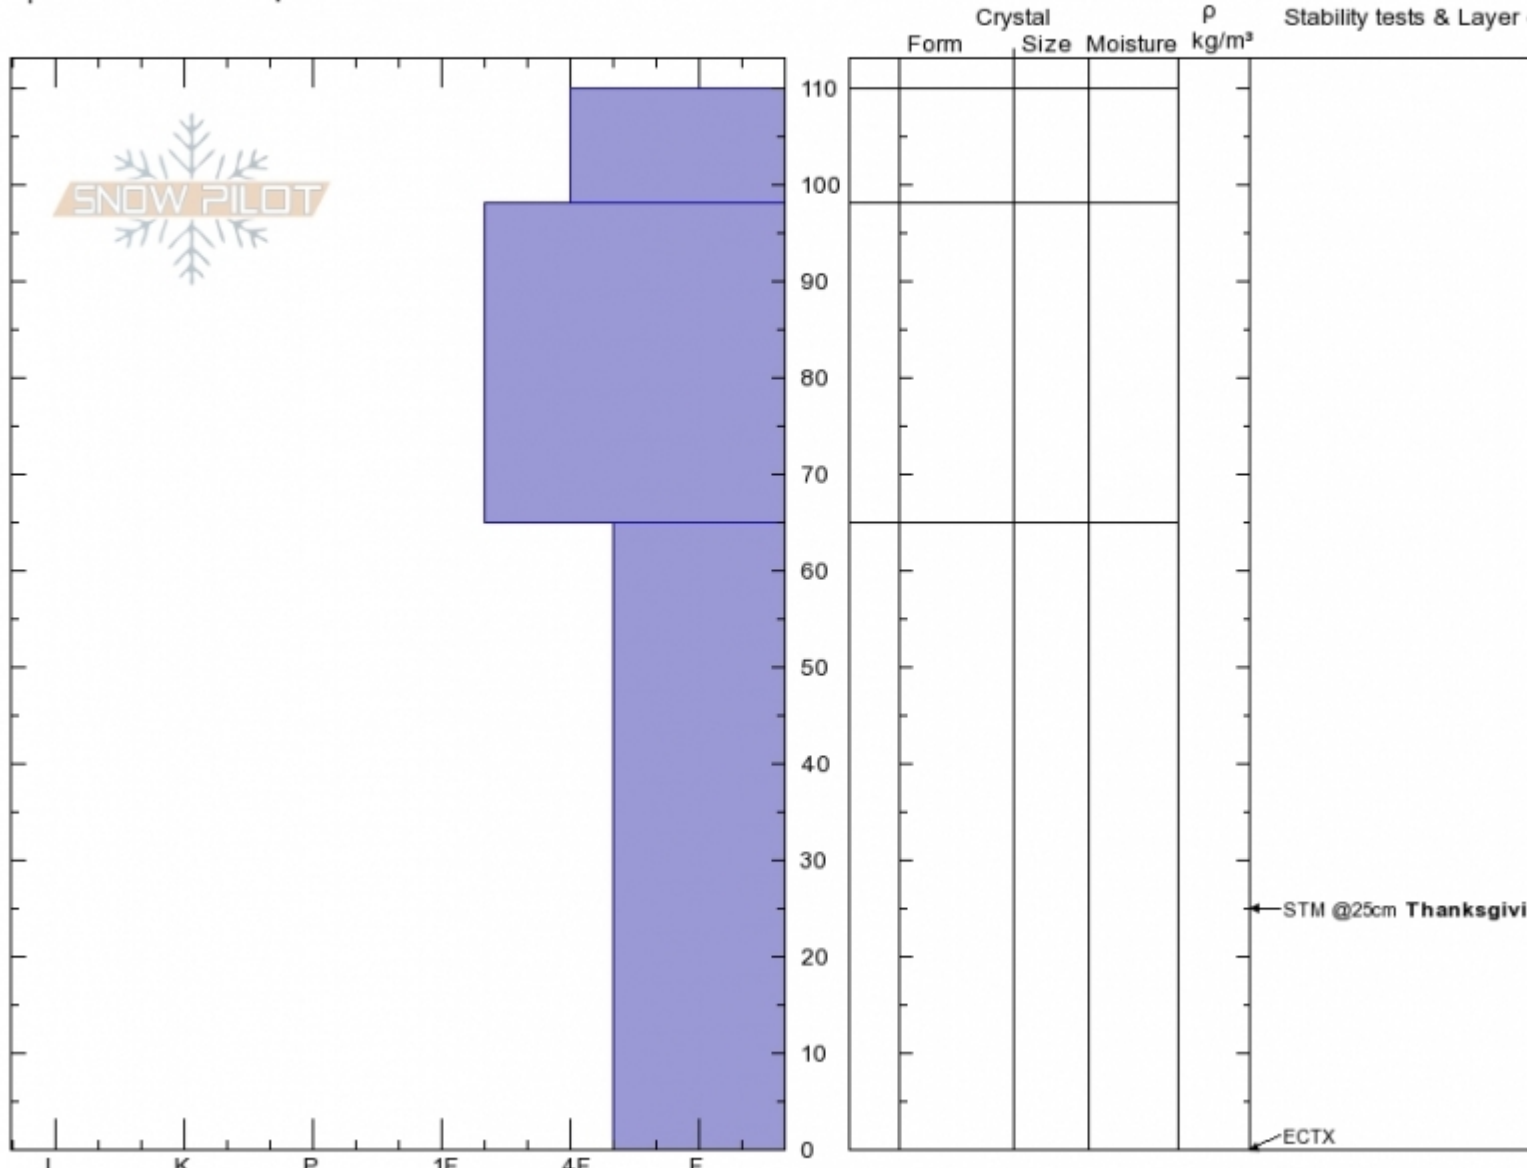

**Pebble Creek**  
**Absaroka Range**  
**MT**  
 Elevation: **8723 ft**  
 Aspect: **S**  
 Specifics: **We skied slope**

**Jesse Logan**  
**01/25/2020 - 1:30pm**  
 Co-ord:  
 Slope Angle: **35°**  
 Wind Loading: **yes**

Stability:  
 Air Temperature: **25°F**  
 Sky Cover: **BKN**  
 Precipitation: **S-1**  
 Wind: **W Moderate**

HS:**110** Layer Notes:  
 65-0cm:**Problematic layer**

Notes: No red flags, good test results and no observed Av. (visibility not great). BUT low snowpack, only 110cm and pockets (to 9,250 ft. facets.

Advisory Region  
 Cooke City  
 Longitude  
 -110.03W  
 Latitude  
 45.03N  
 Cooke City, 2020-01-26