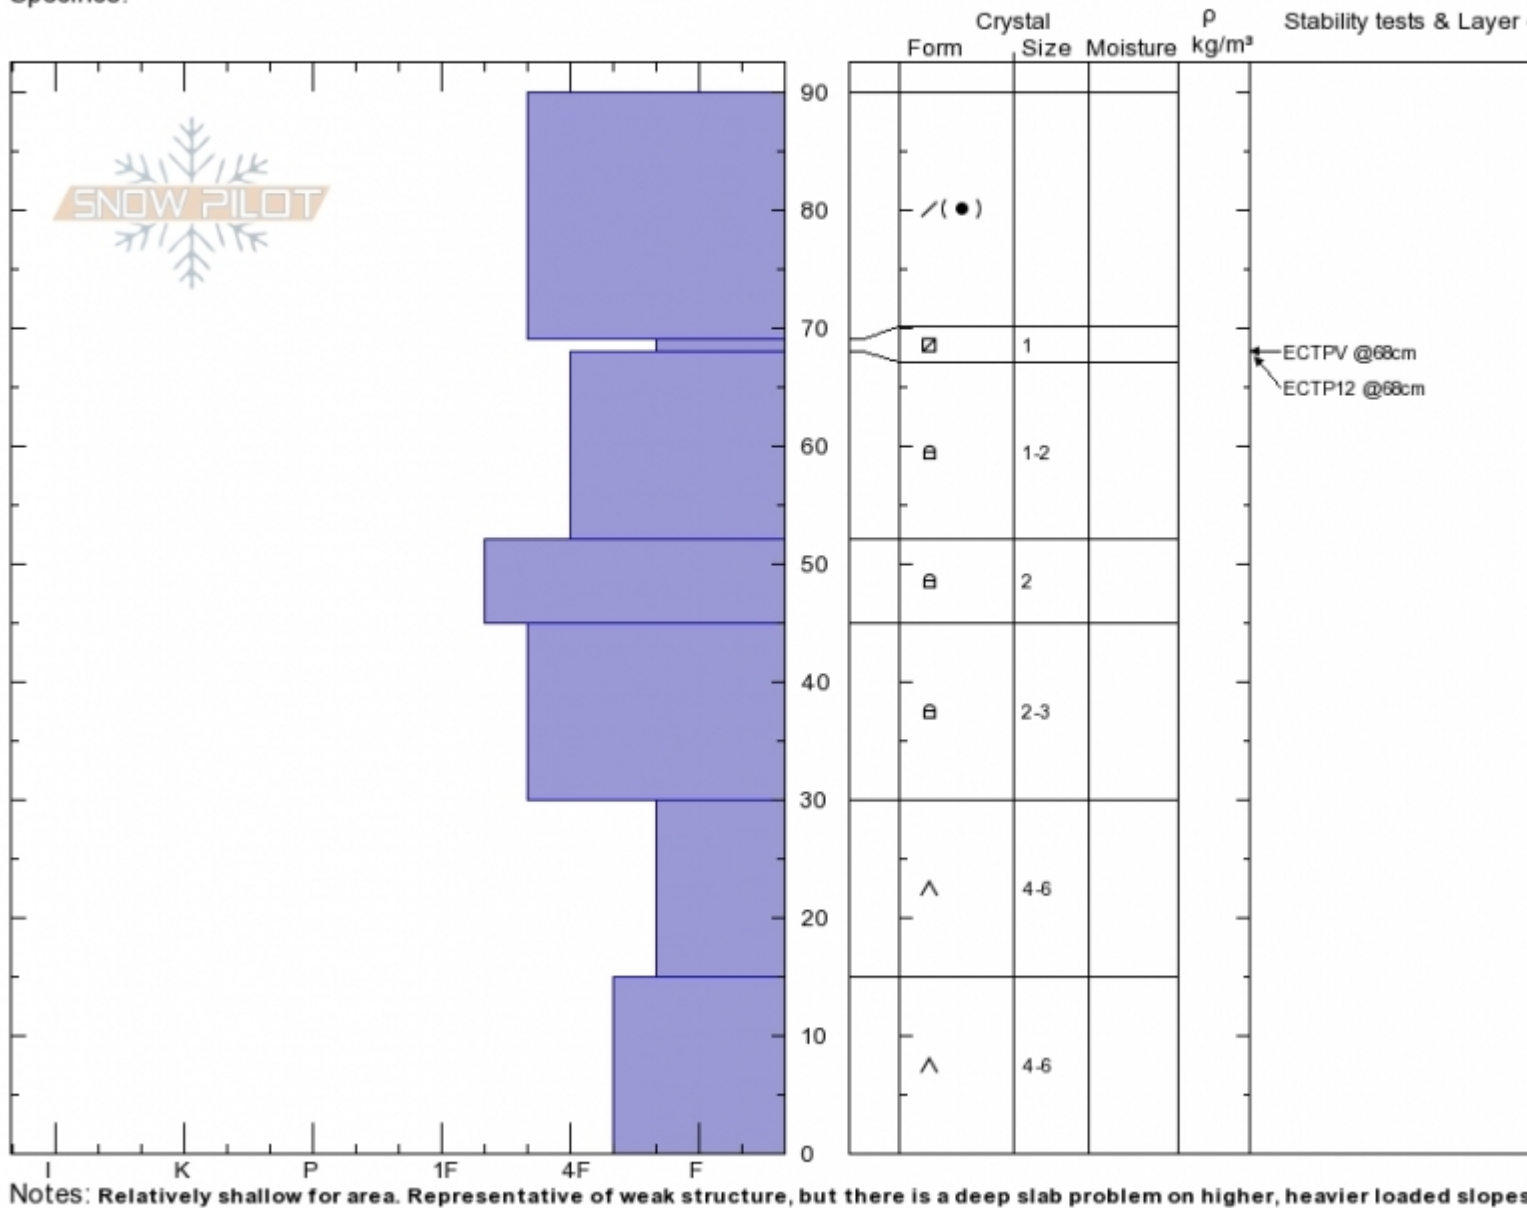

Consolation Hill, TFrk
Madison Range-S
MT
 Elevation: **9230 ft**
 Aspect: **120°**
 Specifics:

Alex Marienthal
01/26/2020 - 11:03am
 Co-ord: **44.97241N, -111.27128W**
 Slope Angle: **22°**
 Wind Loading:

Stability: **Fair**
 Air Temperature:
 Sky Cover: **BKN**
 Precipitation: **NO**
 Wind: **Calm**

HS:90 Layer Notes:

Advisory Region
 Southern Madison
 Longitude
 -111.27W
 Latitude
 45.06N
 Southern Madison, 2020-01-26