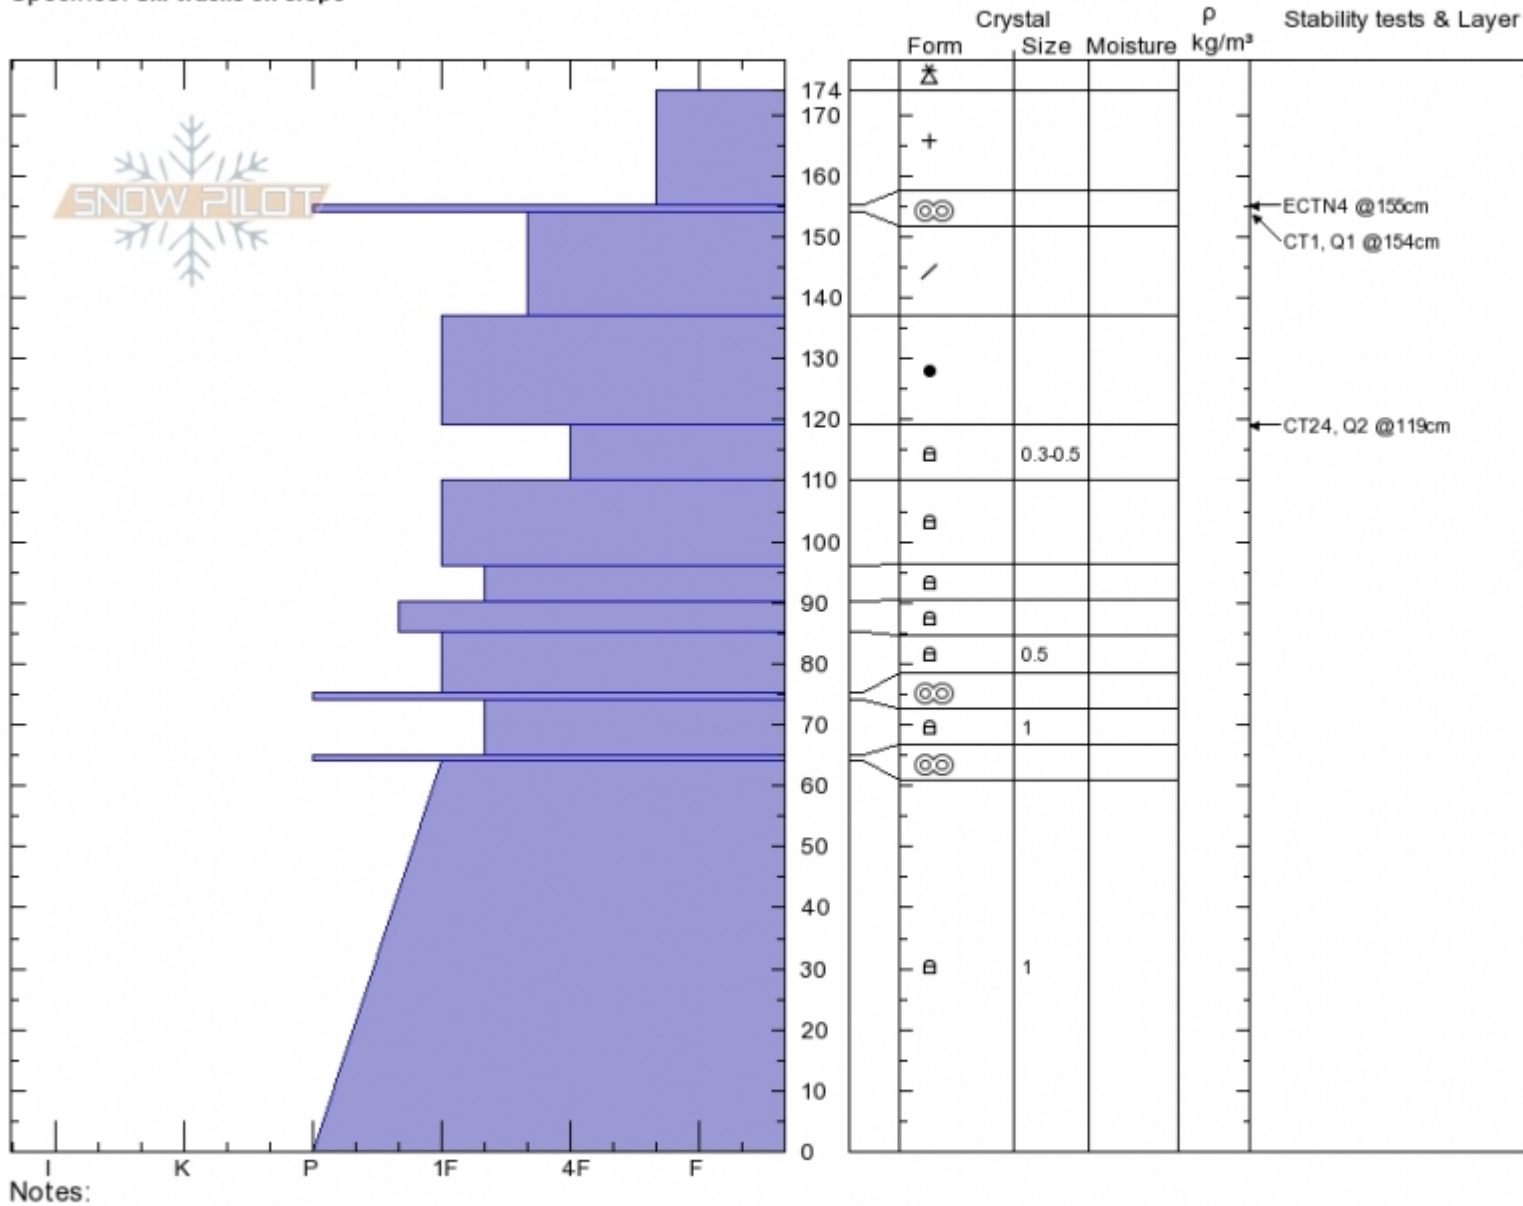

**N Side of Texas Meadow** Spencer Jonas  
**Bridger Range** 01/27/2020 - 1:00pm  
**MT** Co-ord: 45.83014N, -110.92960W  
 Elevation: 7800 ft Slope Angle: 25°  
 Aspect: 340° Wind Loading: no  
 Specifics: Ski tracks on slope

Stability: HS:174 Layer Notes:  
 Air Temperature:  
 Sky Cover: **SCT**  
 Precipitation: **NO**  
 Wind: **Calm**

Advisory Region  
 Bridger Range  
 Longitude  
 -110.93W  
 Latitude  
 45.84N  
 Bridger Range, 2020-01-27